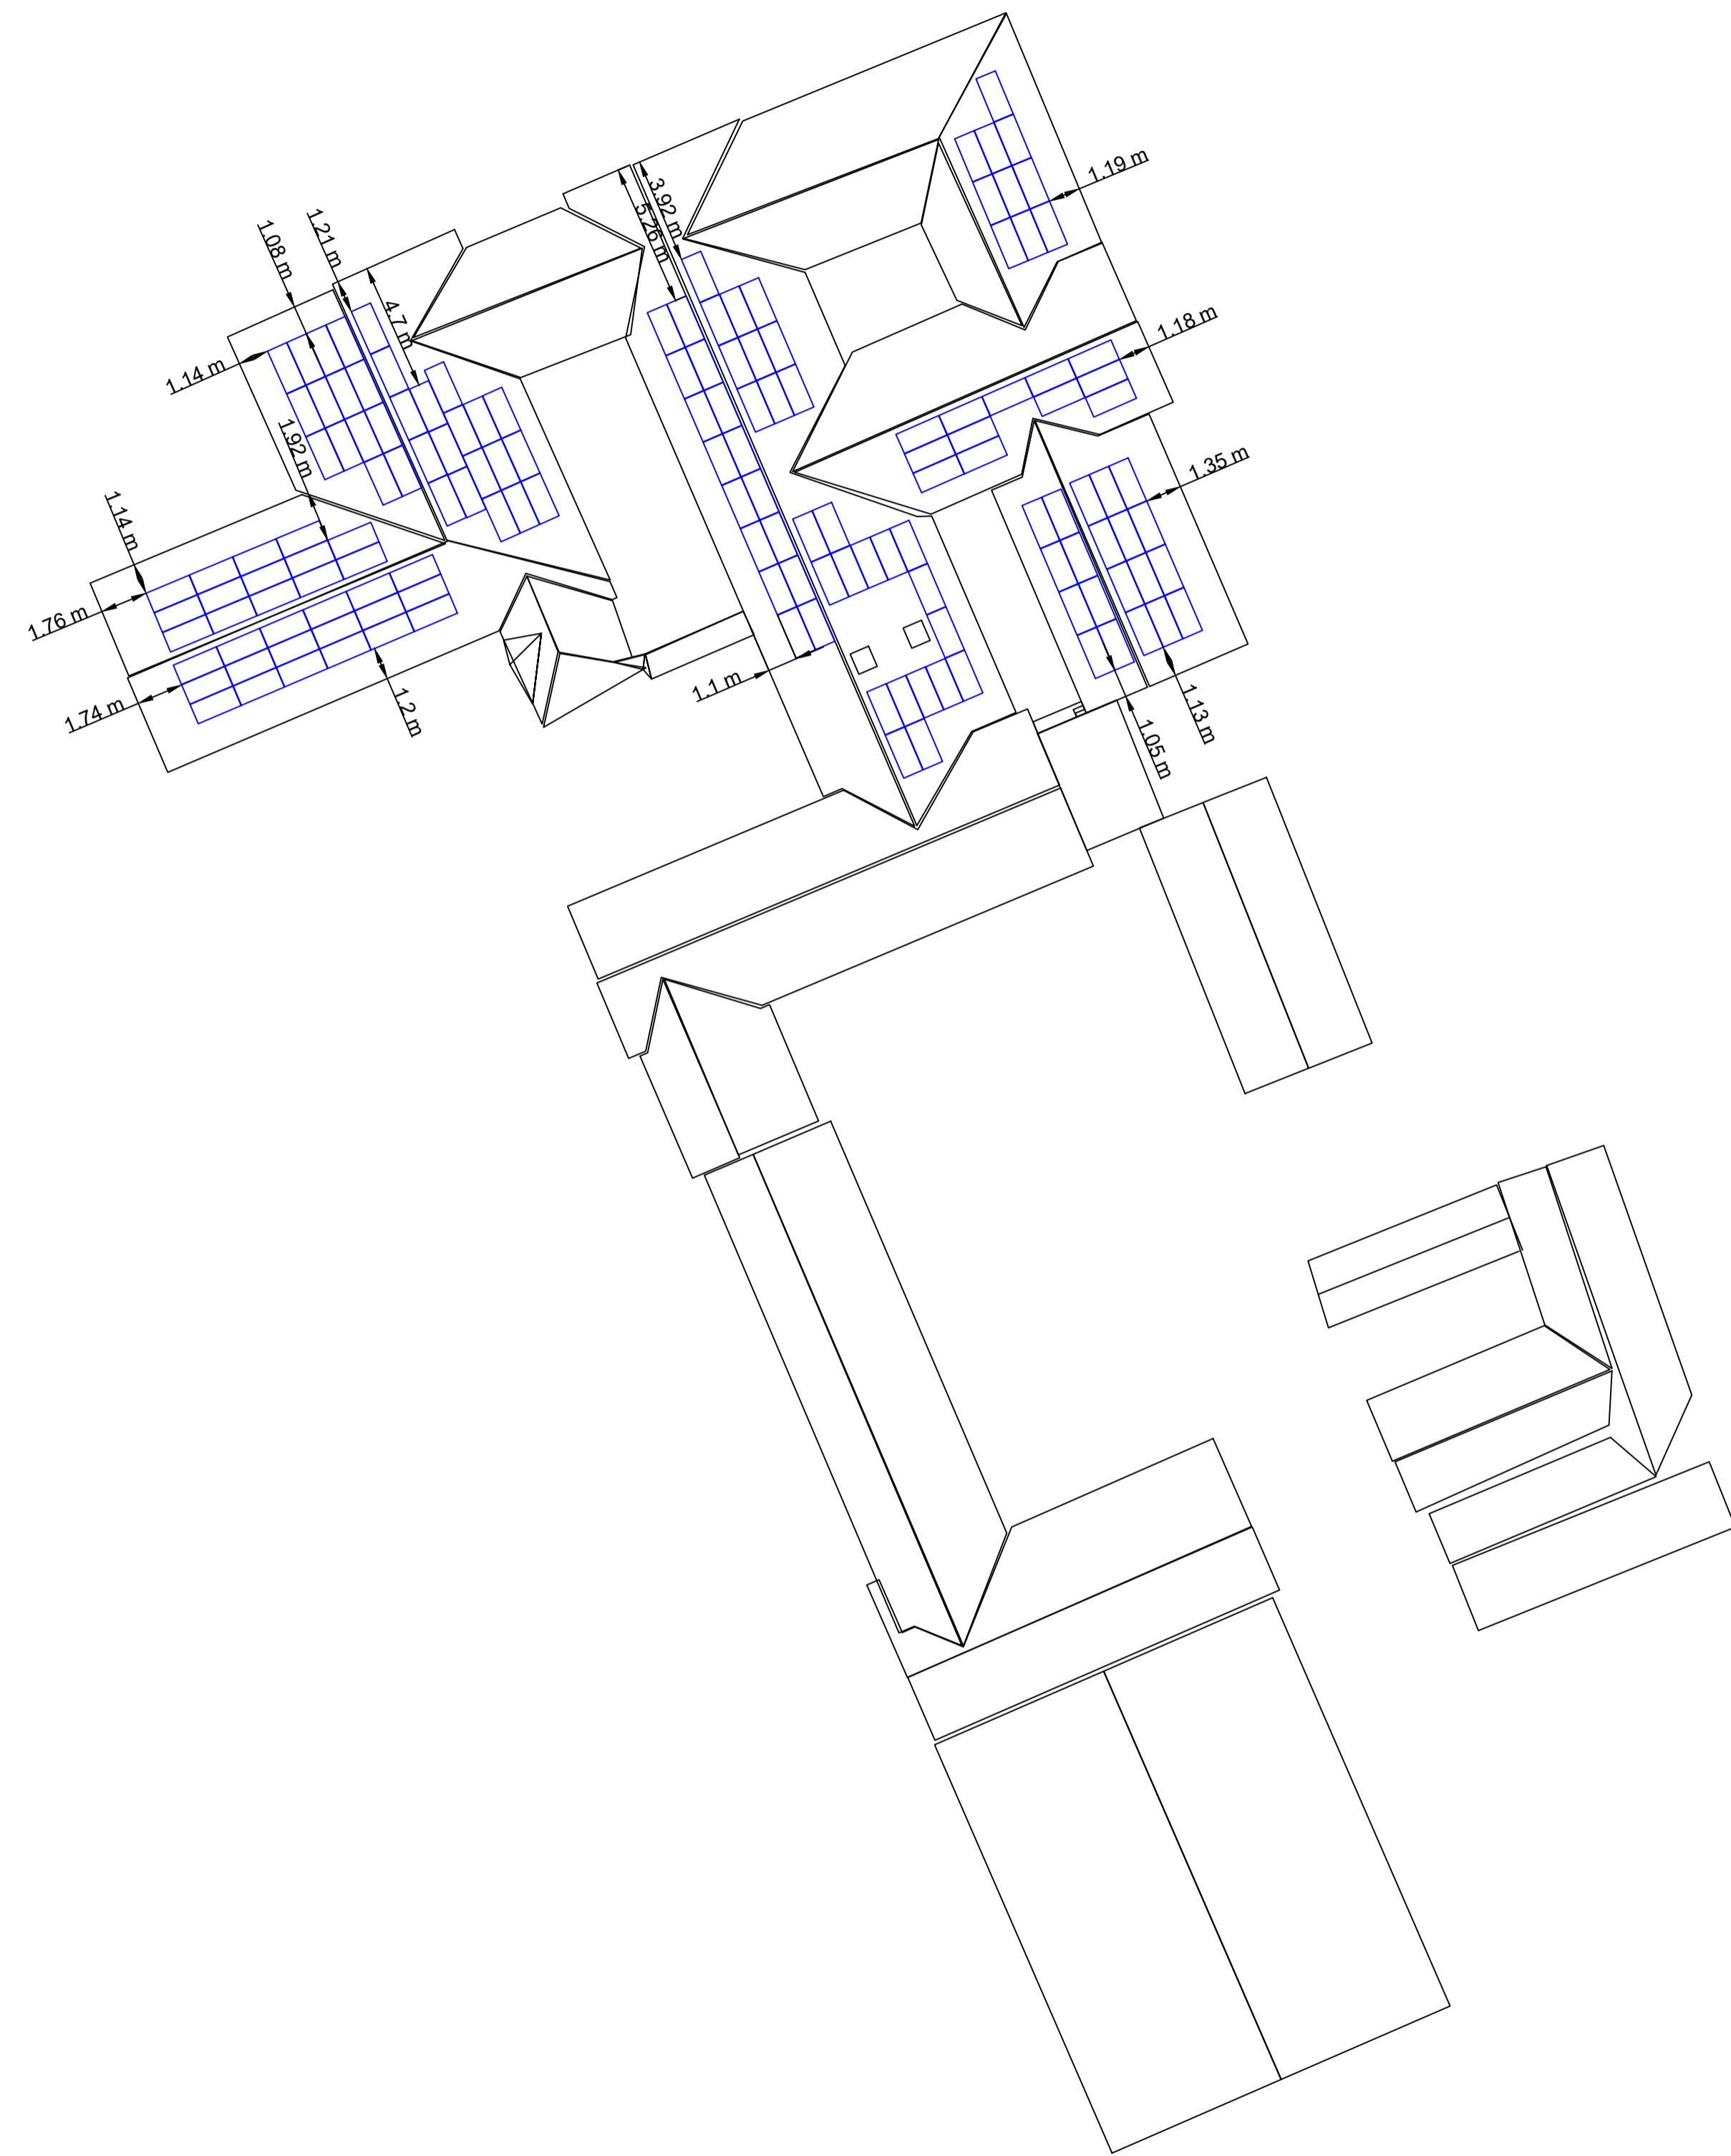

1 2 3 4 5 6 7 8 9 10 11 12 13 14 15 16 17 18

A
B
C
D
E
F
G
H
I
J
K
L

<p>PRINT IN FULL COLOUR ALL DIMENSIONS TO BE CHECKED ONSITE</p> <p><small>This drawing is property of Engenera Renewables Group Limited. No attempt should be made to copy or re-sell the drawing without prior authorisation.</small></p>	Dwg Ref: 5053	<p>ADDRESS: The Warwickshire Golf And Country Club, Warwick Road, Leek Wootton, CV35 7QT</p>	<p>CLIENT: The Club Company</p>	<p>TITLE: Overview to Scale - Golf Club</p>	Rev	Date	Revision	Drawn:	Checked:	 technical@engenera.com Company No: 08811056
	Scale: 1:200 @ A1				R01	03.01.24	First Issue	SR	-	
					-	-	-	-	-	
					-	-	-	-	-	