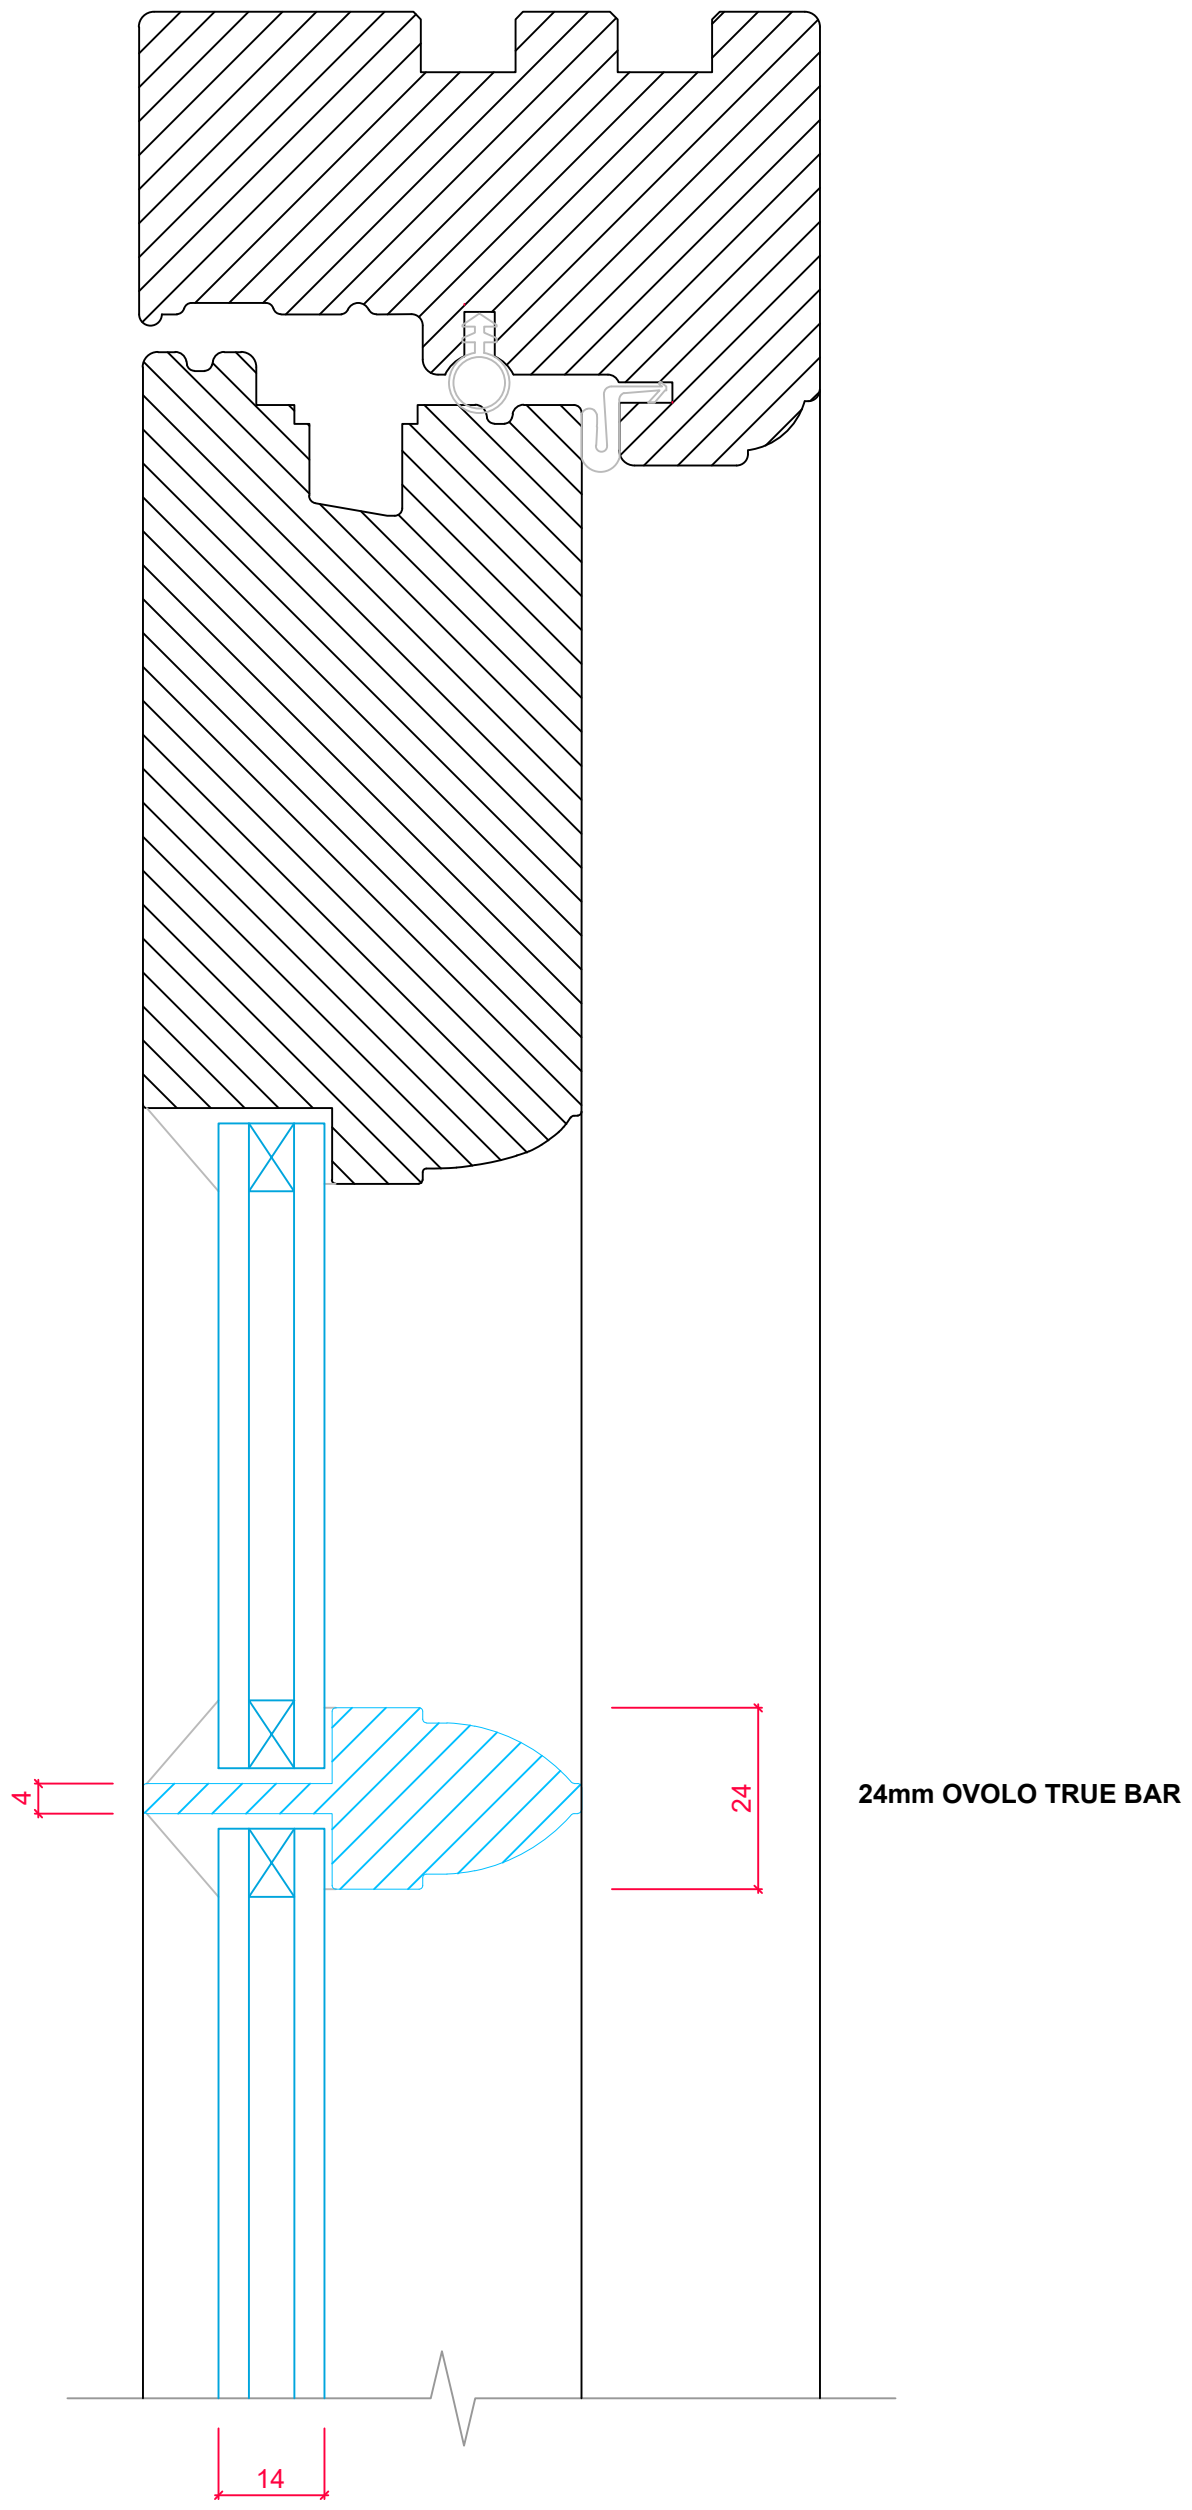

THIS DRAWING AND SPECIFICATIONS ARE THE PROPERTY OF THE PERFORMANCE WINDOW GROUP. THEY ARE ISSUED IN STRICT CONFIDENCE AND SHALL NOT BE REPRODUCED, COPIED OR USED AS THE BASIS FOR MANUFACTURING WITHOUT WRITTEN PERMISSION.

PRODUCT RANGE:  
FRENCH DOOR - Open Out (*Ovolo*)  
14mm Narrow Cavity Unit

TITLE  
VERTICAL SECTION DETAIL  
- GLAZING BAR DETAILS

Rev A

DRAWN BY: PR      DATE DRAWN: 01/11/2023      SCALE: 1:1@A3