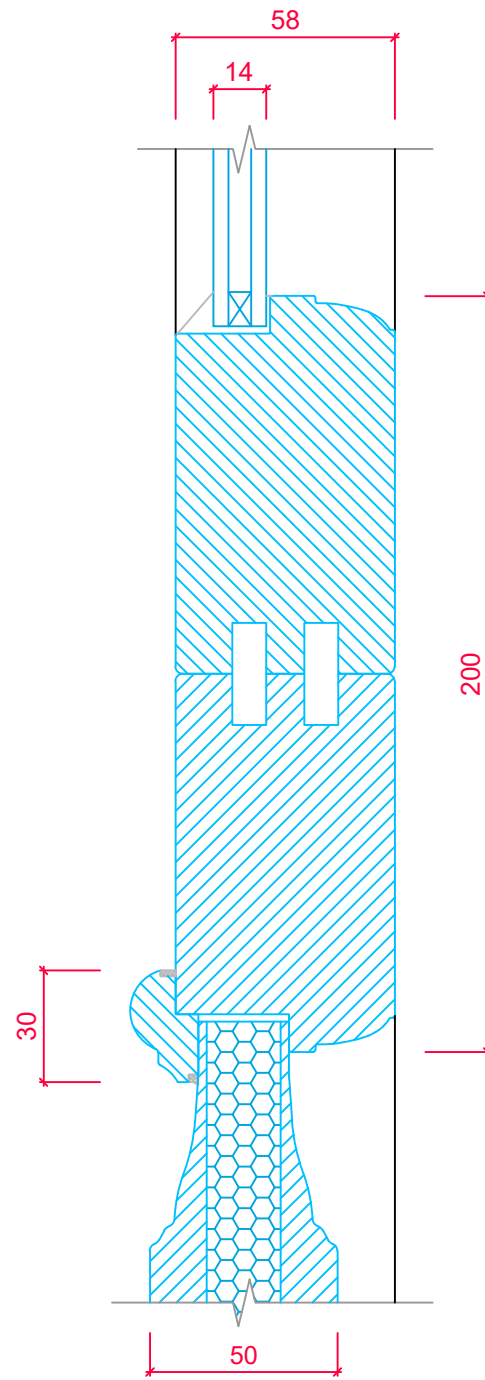

THIS DRAWING AND SPECIFICATIONS ARE THE PROPERTY OF THE PERFORMANCE WINDOW GROUP. THEY ARE ISSUED IN STRICT CONFIDENCE AND SHALL NOT BE REPRODUCED, COPIED OR USED AS THE BASIS FOR MANUFACTURING WITHOUT WRITTEN PERMISSION.

TYPICAL FRAME LAYOUT

FRAME CROSS SECTION 'A-A'

PRODUCT RANGE: FRENCH DOOR - Open Out (<i>Ovolo</i>) 14mm Narrow Cavity Unit			
TITLE VERTICAL SECTION DETAIL - MID-RAIL			
Rev A			
DRAWN BY: PR	DATE DRAWN: 01/11/2023	SCALE: 1:2/1:15@A3	