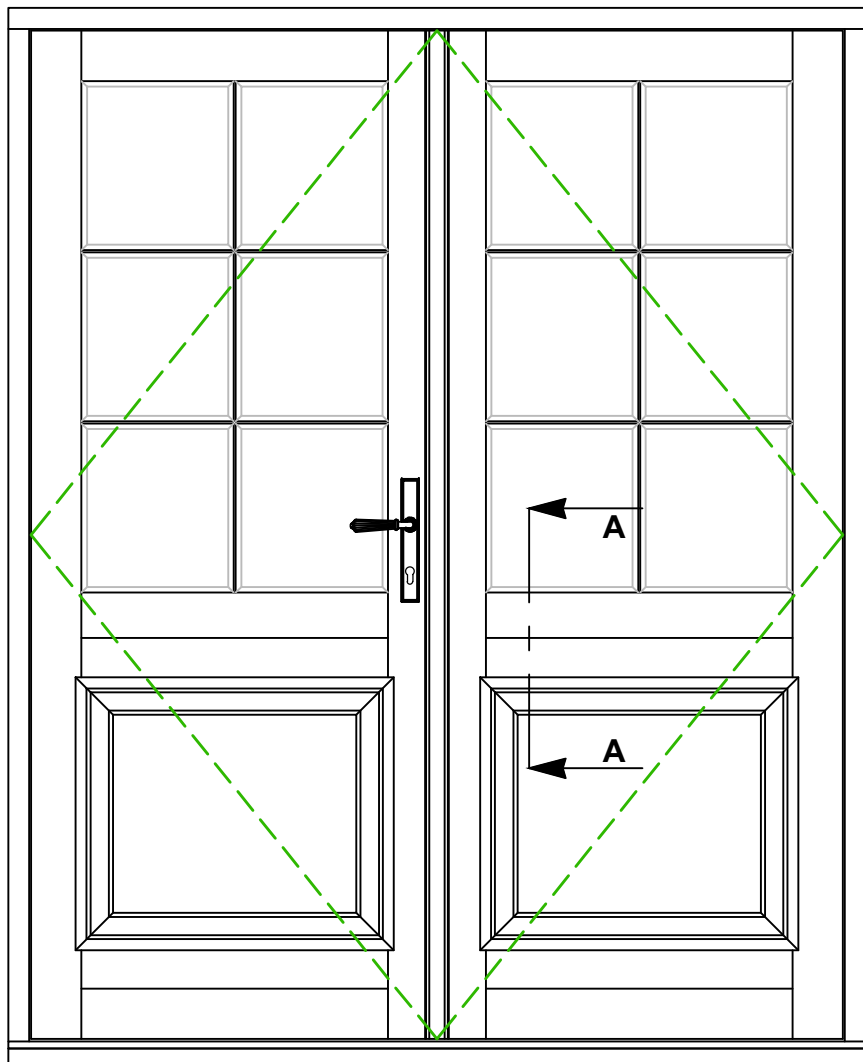

TYPICAL FRAME LAYOUT

FRAME CROSS SECTION 'A-A'

PRODUCT RANGE: FRENCH DOOR - Open Out (<i>Ovolo</i>) 14mm Narrow Cavity Unit			
TITLE VERTICAL SECTION DETAIL - MID-RAIL			
Rev A			
DRAWN BY: PR	DATE DRAWN: 01/11/2023	SCALE: 1:2/1:15@A3	