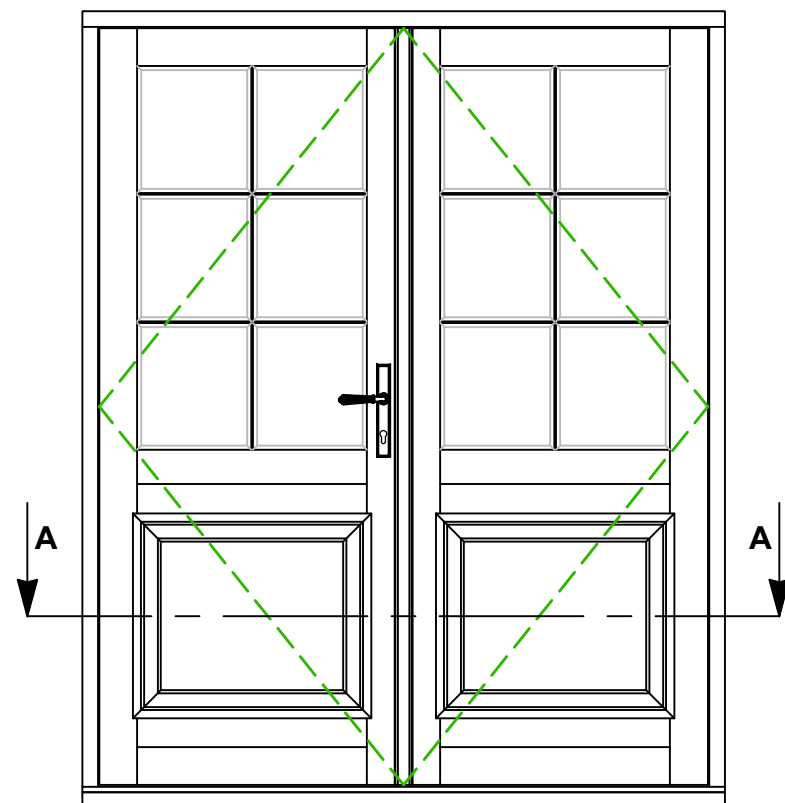

TYPICAL FRAME LAYOUT

PRODUCT RANGE:			
FRENCH DOOR - Open Out (<i>Ovolo</i>)			
14mm Narrow Cavity Unit			
TITLE			
HORIZONTAL SECTION DETAIL			
- R&F PANEL			
REV A			
DRAWN BY:	PR	DATE DRAWN:	01/11/2023
SCALE:	1:1/1:20@A3