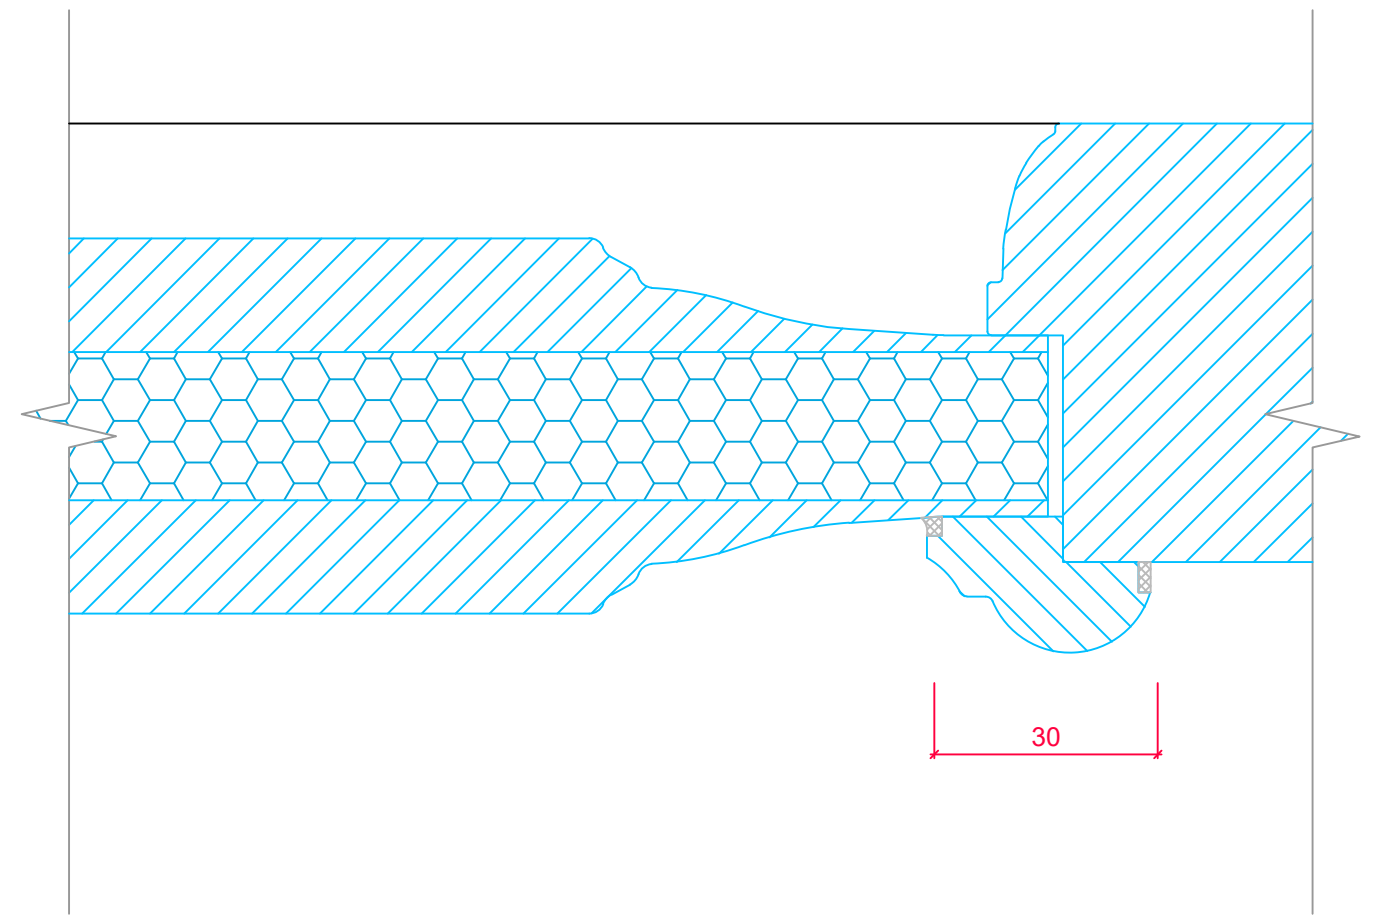

FRAME CROSS SECTION 'A-A'