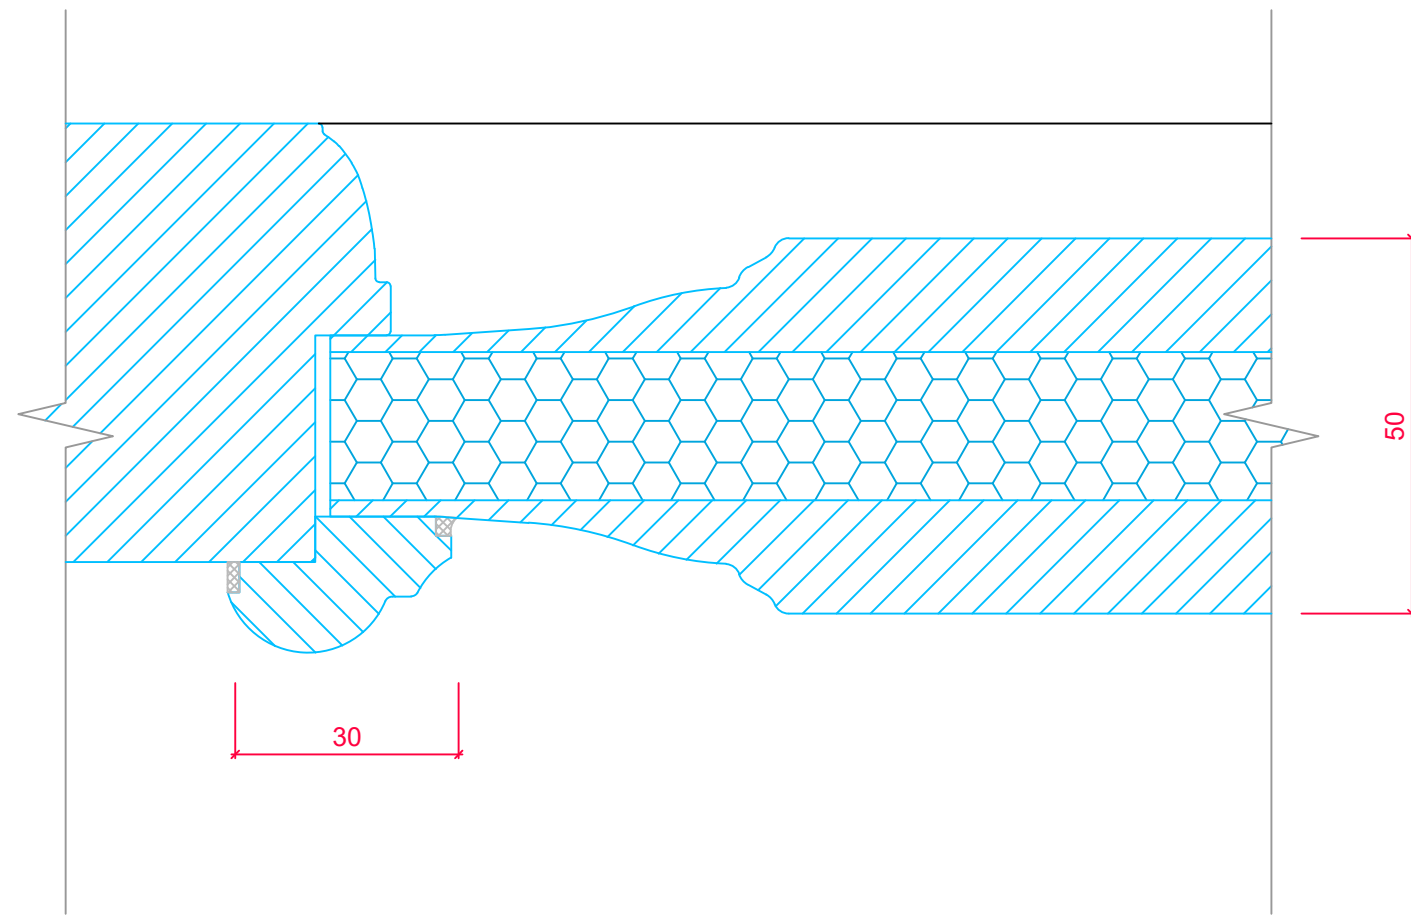

FRAME CROSS SECTION 'A-A'