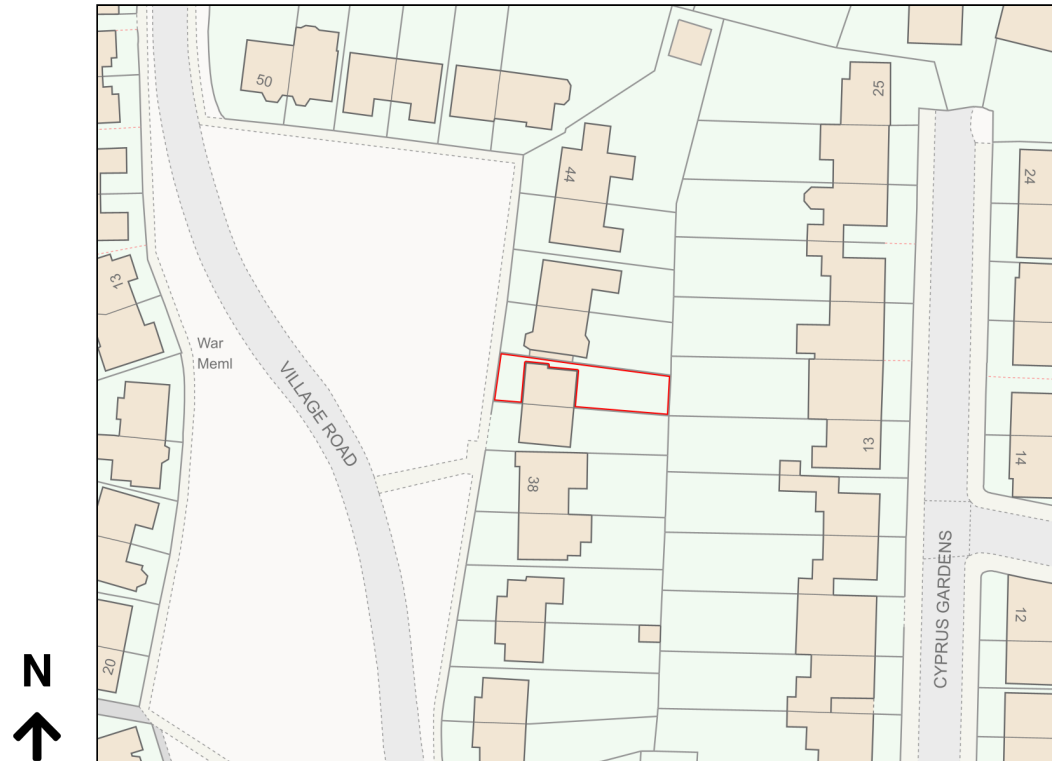

Location Plan

Site Address: 40, Village Road, Finchley, London, N3 1TJ

Date Produced: 15-Jan-2024

Scale: 1:1250 @A4

Planning Portal Reference: PP-12492680v1