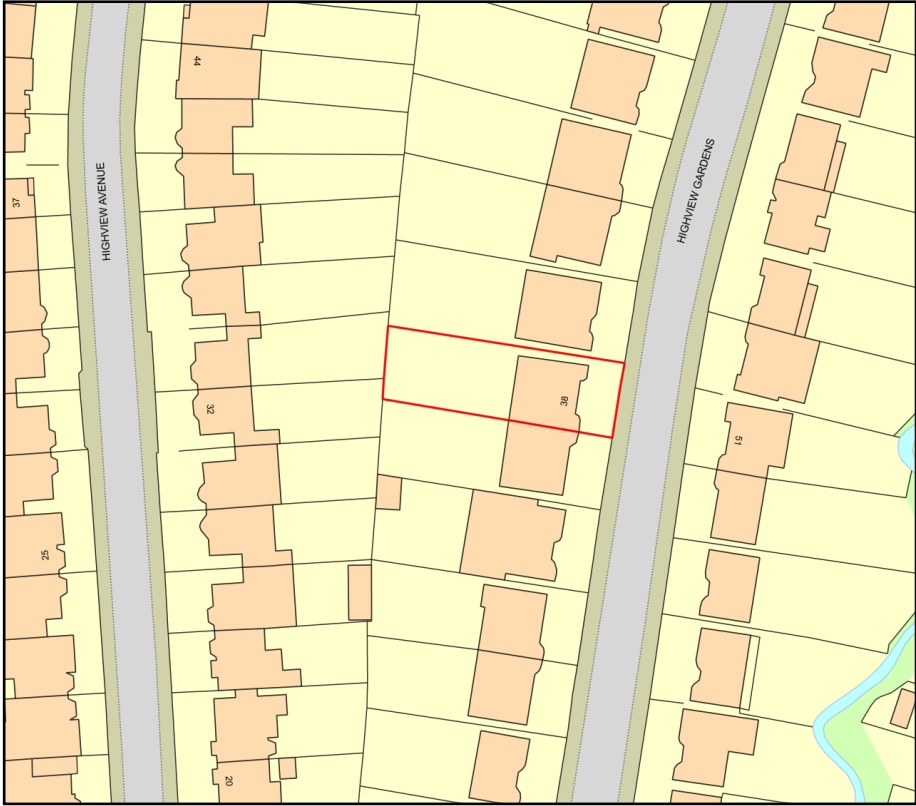

Location Plan

Plan Produced for: Barent Council

Date Produced: 16 Jan 2024

Plan Reference Number: TQRQM24016095616823

Scale: 1:1250 @ A4