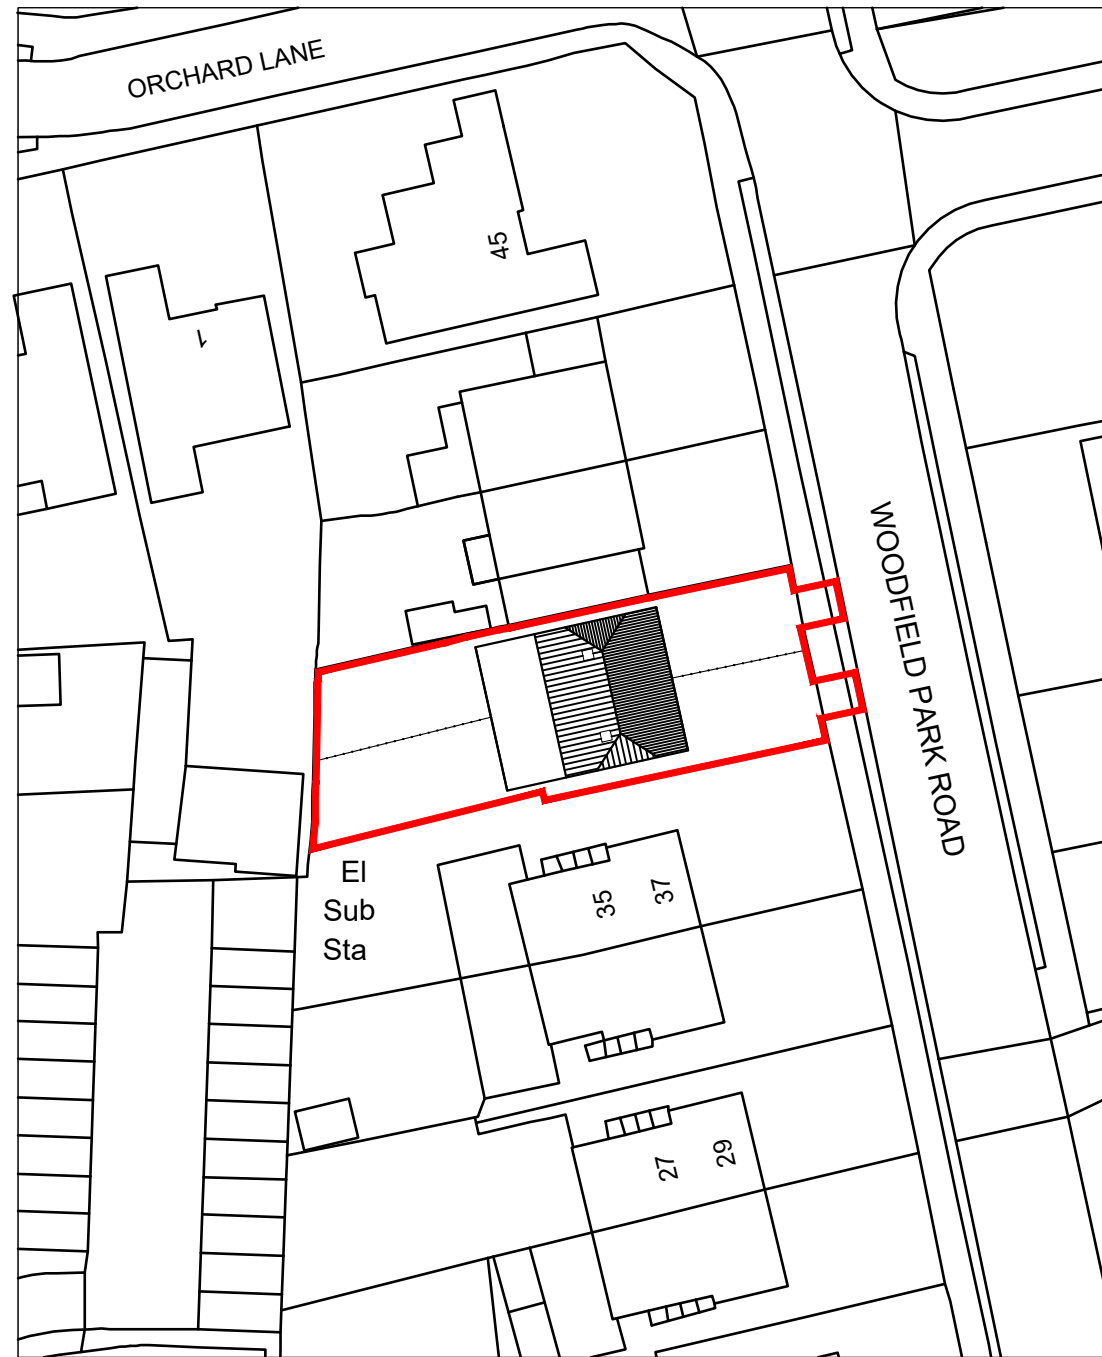

Location Plan: 1:1250

Block Plan: 1:500

39 Woodfield  
Park Road,  
Emsworth,  
PO10 8BE

SITE PLANS

Revisions a) Note/Date/Initial  
b)  
c)

© Crown Copyright  
All right reserved  
Reproduced by Permission  
Licence No.100046837