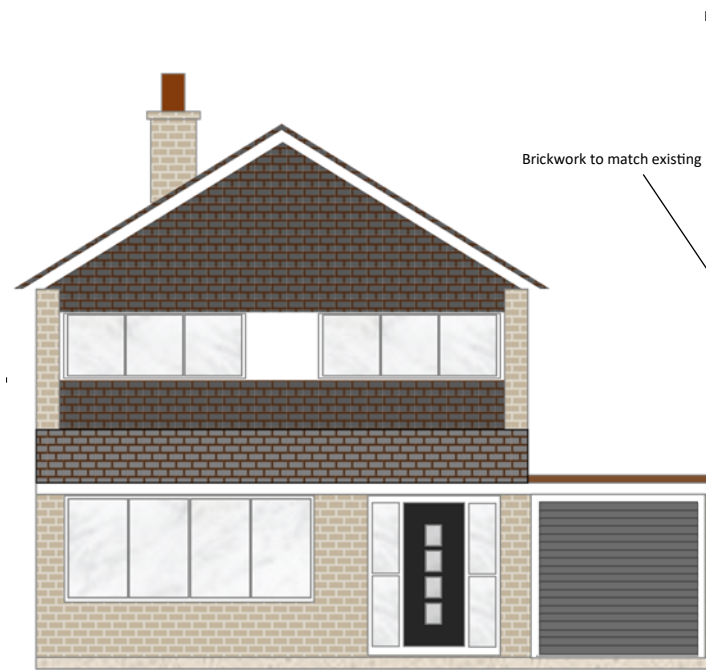

57SL 04 – PROPOSED ELEVATIONS AND SECTIONS

57 SHEARWATER, LONGFIELD, KENT DA3 7NL

SCALE 1 : 100 PRINTED ON A3 USING MS WORD OR PDF

FRONT ELEVATION

EAST SIDE ELEVATION

SIDE TO SIDE SECTION

REAR ELEVATION

WEST SIDE ELEVATION

FRONT TO BACK SECTION