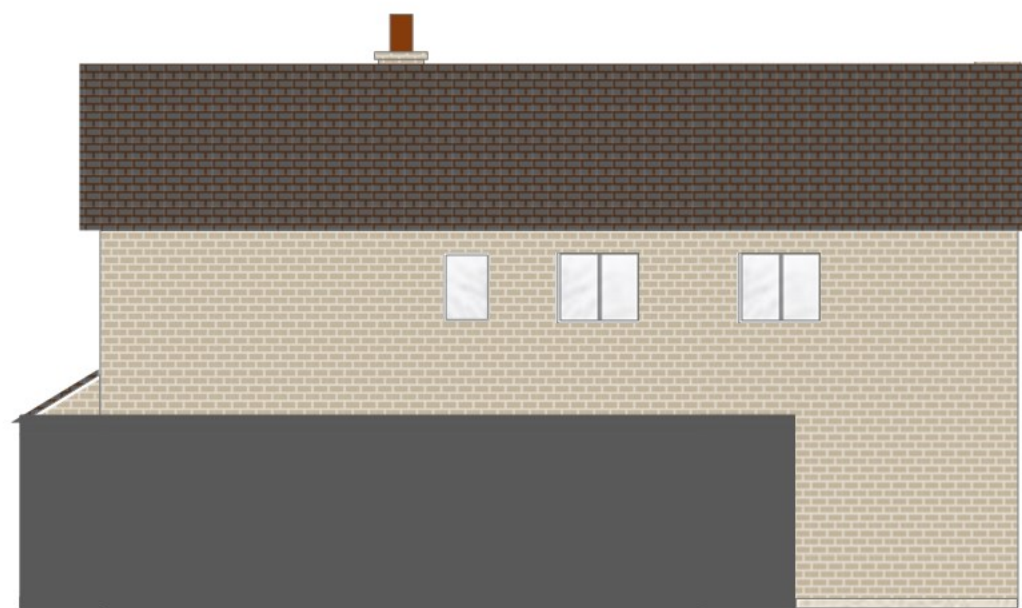

57SL 04 – PROPOSED ELEVATIONS AND SECTIONS

57 SHEARWATER, LONGFIELD, KENT DA3 7NL

SCALE 1 : 100 PRINTED ON A3 USING MS WORD OR PDF

FRONT ELEVATION

EAST SIDE ELEVATION

SIDE TO SIDE SECTION

REAR ELEVATION

WEST SIDE ELEVATION

FRONT TO BACK SECTION