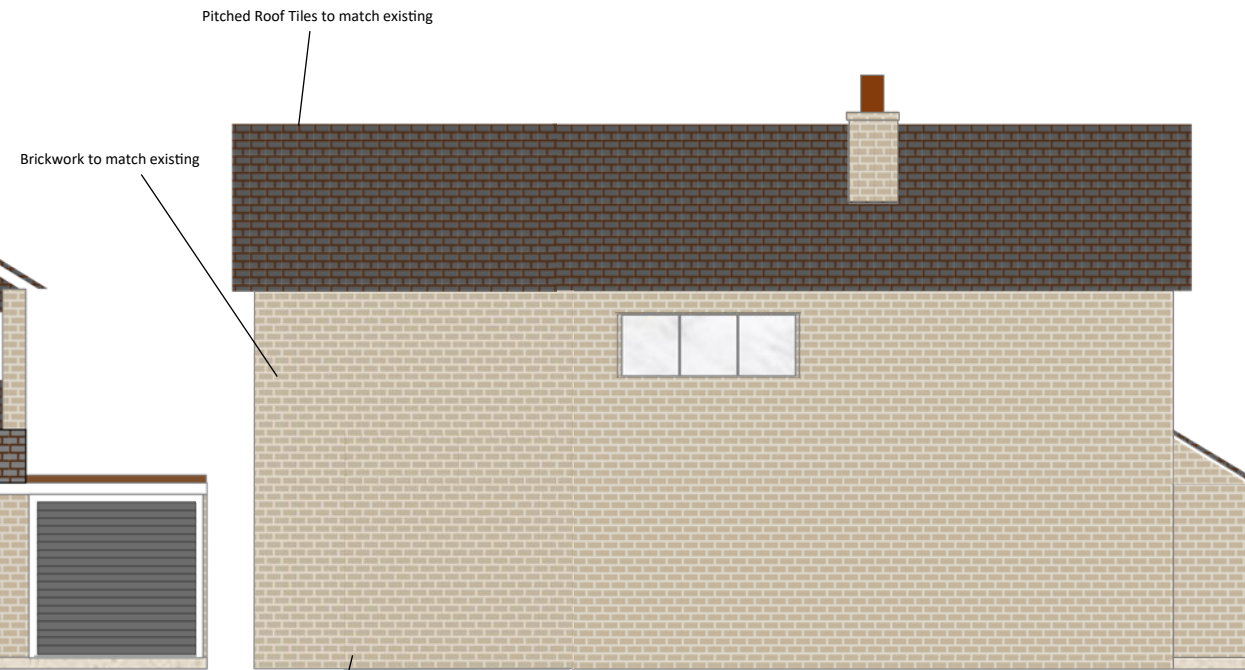

57SL 04 – PROPOSED ELEVATIONS AND SECTIONS

57 SHEARWATER, LONGFIELD, KENT DA3 7NL

SCALE 1 : 100 PRINTED ON A3 USING MS WORD OR PDF

FRONT ELEVATION

EAST SIDE ELEVATION

SIDE TO SIDE SECTION

REAR ELEVATION

WEST SIDE ELEVATION

FRONT TO BACK SECTION