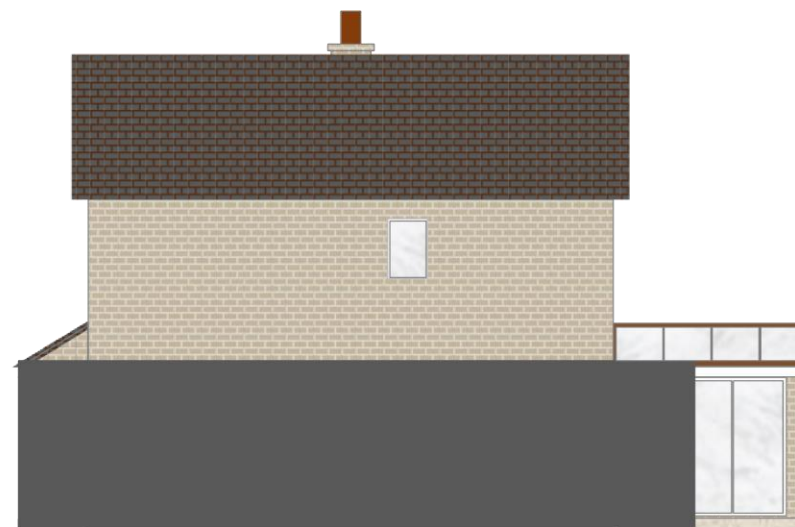

57SL 01 – EXISTING ELEVATIONS AND SECTIONS
57 SHEARWATER, LONGFIELD, KENT DA3 7NL
SCALE 1 : 100 PRINTED ON A3 USING MS WORD OR PDF

FRONT ELEVATION

EAST SIDE ELEVATION

SIDE TO SIDE SECTION

REAR ELEVATION

WEST SIDE ELEVATION

FRONT TO BACK SECTION