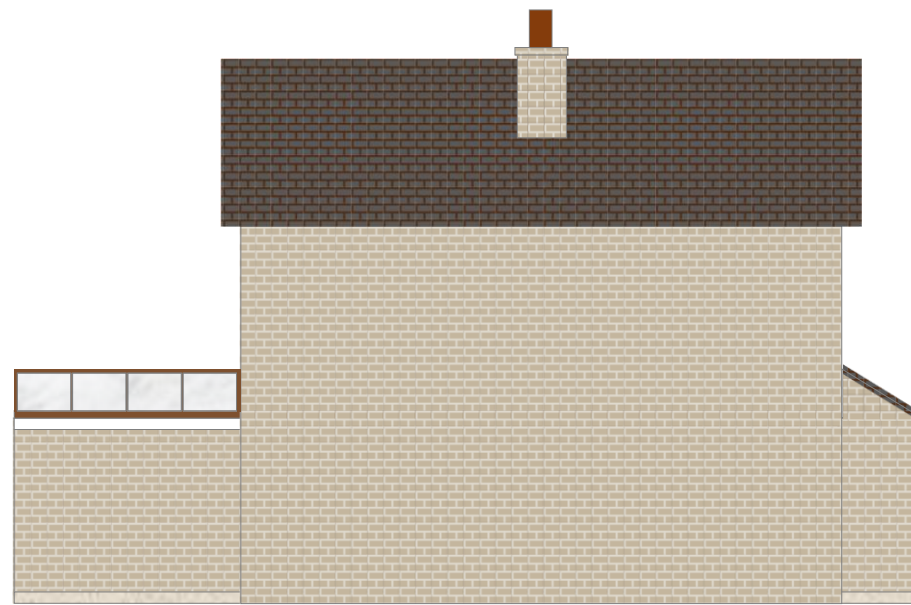

57SL 01 – EXISTING ELEVATIONS AND SECTIONS
57 SHEARWATER, LONGFIELD, KENT DA3 7NL
SCALE 1 : 100 PRINTED ON A3 USING MS WORD OR PDF

FRONT ELEVATION

EAST SIDE ELEVATION

SIDE TO SIDE SECTION

REAR ELEVATION

WEST SIDE ELEVATION

FRONT TO BACK SECTION