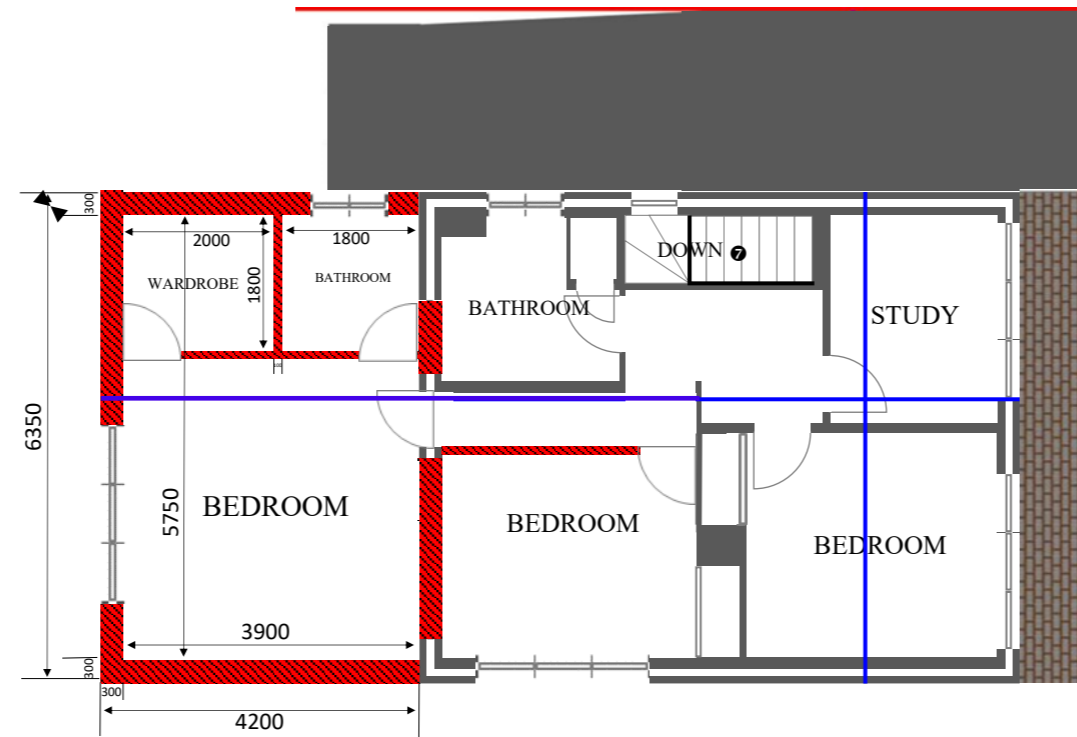

57SL 06 - PROPOSED FIRST FLOOR AND ROOF PLANS
57 SHEARWATER, LONGFIELD, KENT DA3 7NL
SCALE 1 : 100 PRINTED ON A3 USING MS WORD OR

FIRST FLOOR

ROOF