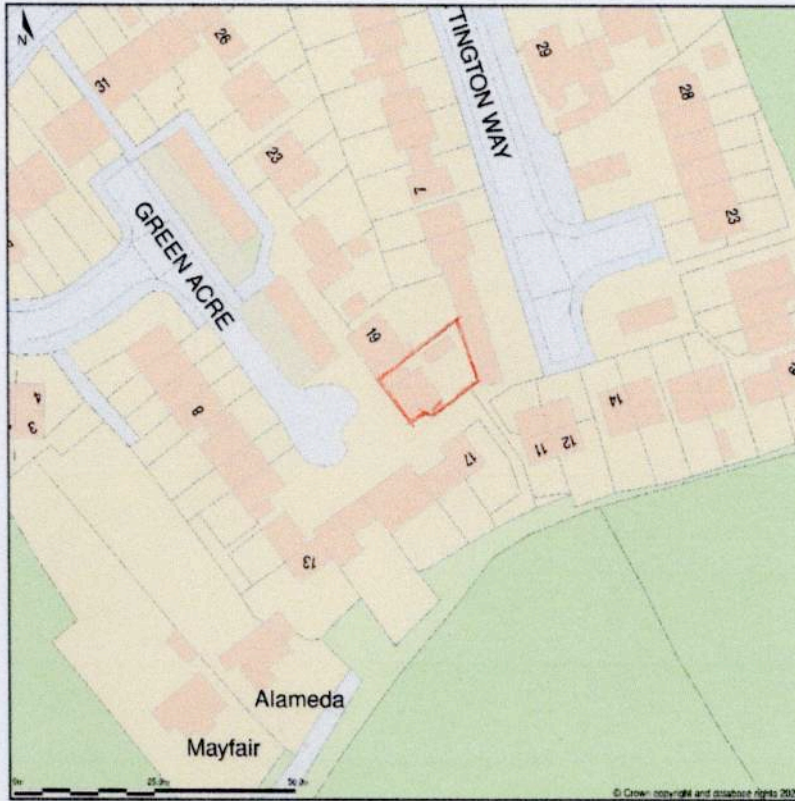

18, Greenacre, Bream, Gloucestershire, GL15 6AP

Location Plan shows area bounded by: 360644.61, 205342.81, 360786.03, 205484.23 (at a scale of 1:1250), OSGridRef: SO6071 541. The representation of a road, track or path is no evidence of a right of way. The representation of features as lines is no evidence of a property boundary.

Produced on 4th Nov 2023 from the Ordnance Survey National Geographic Database and incorporating surveyed revision available at this date. Reproduction in whole or part is prohibited without the prior permission of Ordnance Survey. © Crown copyright 2023. Supplied by www.buyaplan.co.uk a licensed Ordnance Survey partner (100053143). Unique plan reference: #00858563-F657EA.