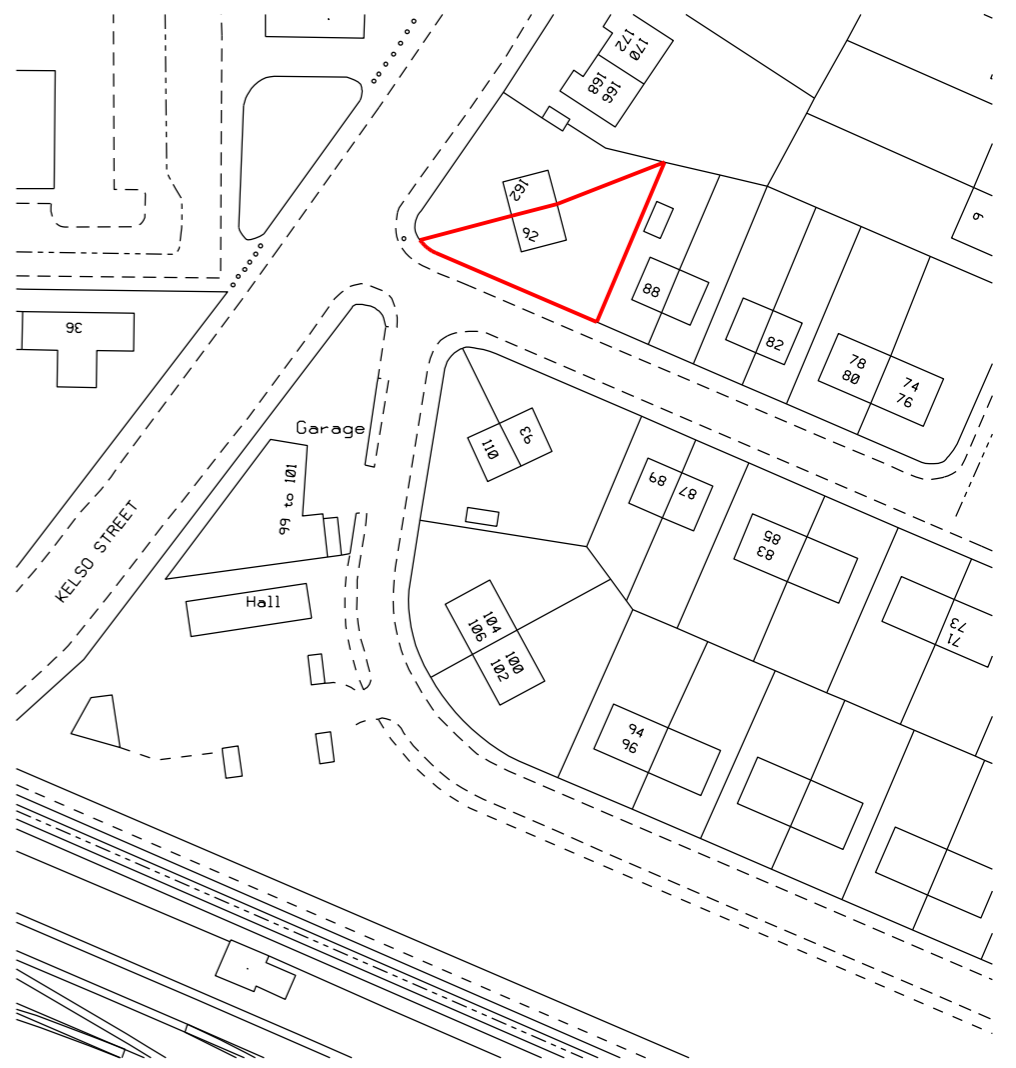

Site Plan 1:200

Location Plan 1:1250

CITY BUILDING

Project 92 Moorhouse Avenue	Project No. 23-WH-047	Drg No. 001	Revision -	Scale 1:200,1250@A3	350 Darnick Street Glasgow G21 4BA Tel. 0141 287 2200 fax. 0141 287 2159 e-mail marketing@citybuildingglasgow.co.uk site www.citybuildingglasgow.co.uk
Drawing Title Site and Location Plan	Drawn S.McCluskie	Date Dec 23			

DO NOT SCALE: WORK TO FIGURED DIMENSIONS ONLY