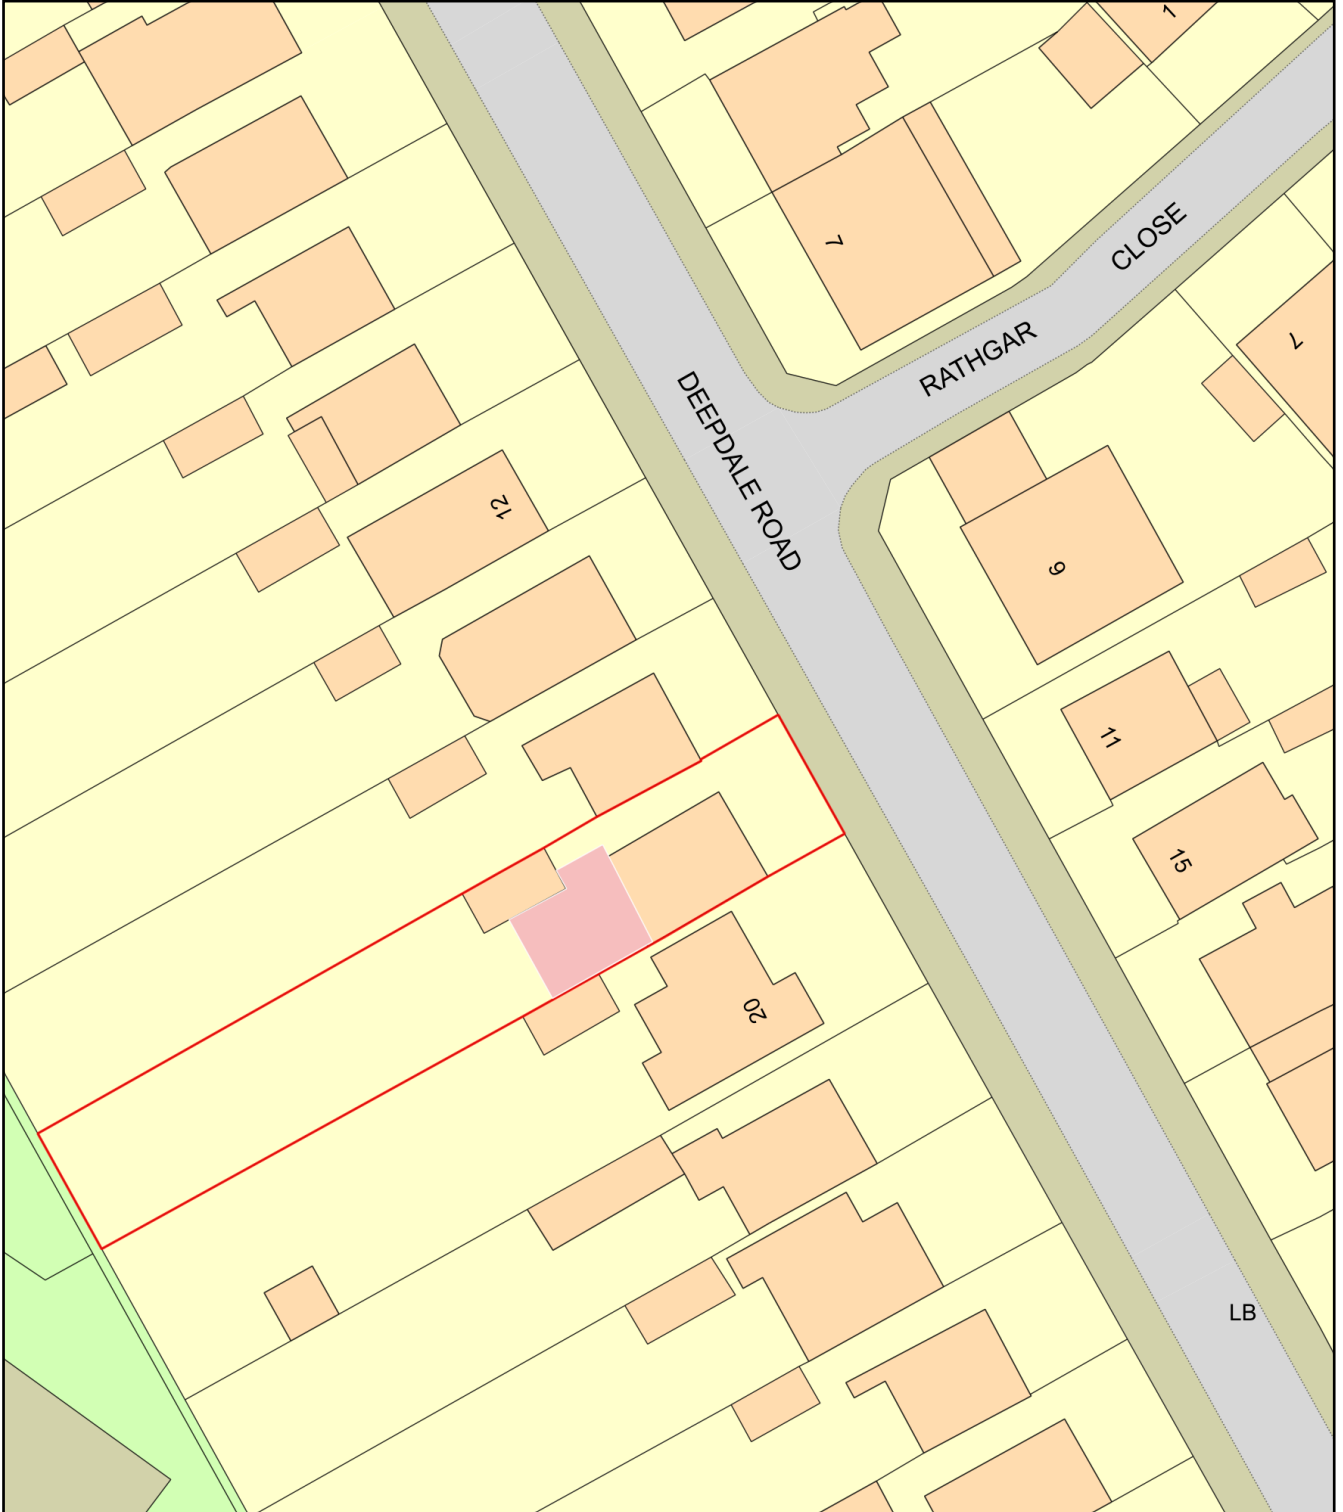

18 Deepdale Road

Plan Produced for: Mr. Egidijus Gumbelevicius

Date Produced: 06 Dec 2023

Plan Reference Number: TQRQM23340125613790

Scale: 1:500 @ A4