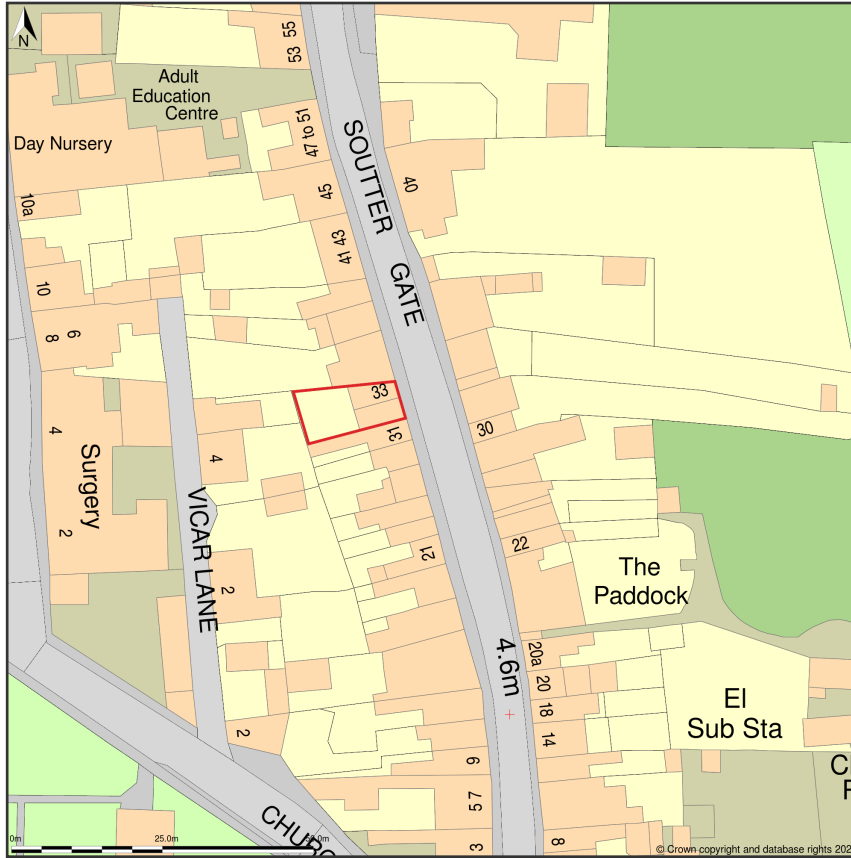

33, Souttergate, Hedon, East Riding Of Yorkshire, HU12 8JR

Location Plan shows area bounded by: 518813.35, 428749.41 518954.77, 428890.83 (at a scale of 1:1250), OSGridRef: TA18882882. The representation of a road, track or path is no evidence of a right of way. The representation of features as lines is no evidence of a property boundary.

Produced on 16th Jan 2024 from the Ordnance Survey National Geographic Database and incorporating surveyed revision available at this date. Reproduction in whole or part is prohibited without the prior permission of Ordnance Survey. © Crown copyright 2024. Supplied by www.buyaplan.co.uk a licensed Ordnance Survey partner (100053143). Unique plan reference: #00871787-BEDA45.