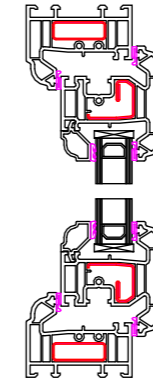

Window Profiles by Window Type 1:5

**Type A -
Fixed in Frame**

**Type B -
Fixed in Sash**

**Type C -
Fanlight**

**Type D -
Side Hung**

**Type E -
Top Hung**

**Type F -
Tilt & Turn**

**Type G -
50 - 50 Mock Sash**

**Type H -
Fanlight over Dummy Vent**

Scale 1:100

Scale 1:50

Contract No.
FHI 110877

Site Address -
54 Peaslands Road
Saffron Walden
Essex
CB11 3EG

Drawing No.
5 of 6

FHI Window Profiles by
Window Type

All Dimensions in mm