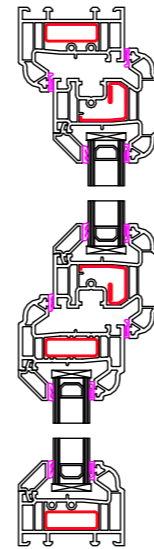

Window Profiles by Window Type 1:5

**Type A -
Fixed in Frame**

**Type B -
Fixed in Sash**

**Type C -
Fanlight**

**Type D -
Side Hung**

**Type E -
Top Hung**

**Type F -
Tilt & Turn**

**Type G -
50 - 50 Mock Sash**

**Type H -
Fanlight over Dummy Vent**

Scale 1:100

Scale 1:50

Contract No.
FHI 110877

Site Address -
54 Peaslands Road
Saffron Walden
Essex
CB11 3EG

Drawing No.
5 of 6

FHI Window Profiles by
Window Type

All Dimensions in mm

Scale: 1 : 5

Signed Off on - 17/01/2024

Review on -

First Home Improvements
Station Road Industrial
Estate Lenwade Norfolk
NR9 5LY

© Drawings, associated documentation and intellectual property is protected under copyright law.
All documentation by First Home Improvements prohibits unauthorised actions such as (but not limited to) the re-issuing and re-production thereof without prior consent.