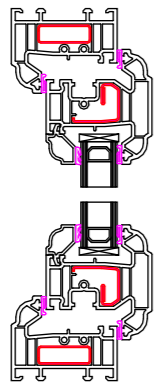

Window Profiles by Window Type 1:5

**Type A -
Fixed in Frame**

**Type B -
Fixed in Sash**

**Type C -
Fanlight**

**Type D -
Side Hung**

**Type E -
Top Hung**

**Type F -
Tilt & Turn**

**Type G -
50 - 50 Mock Sash**

**Type H -
Fanlight over Dummy Vent**

Scale 1:100

Scale 1:50

Contract No.
FHI 110877

Site Address -
54 Peaslands Road
Saffron Walden
Essex
CB11 3EG

Drawing No.
5 of 6

FHI Window Profiles by
Window Type

All Dimensions in mm