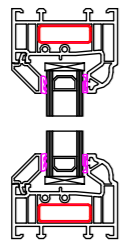

Window Profiles by Window Type 1:5

**Type A -
Fixed in Frame**

**Type B -
Fixed in Sash**

**Type C -
Fanlight**

**Type D -
Side Hung**

**Type E -
Top Hung**

**Type F -
Tilt & Turn**

**Type G -
50 - 50 Mock Sash**

**Type H -
Fanlight over Dummy Vent**

Scale 1:100

Scale 1:50

Contract No.
FHI 110877

Site Address -
54 Peaslands Road
Saffron Walden
Essex
CB11 3EG

Drawing No.
5 of 6

FHI Window Profiles by
Window Type

All Dimensions in mm