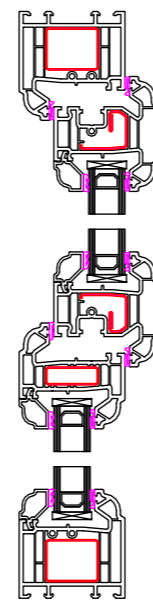

Window Profiles by Window Type 1:5

**Type A -
Fixed in Frame**

**Type B -
Fixed in Sash**

**Type C -
Fanlight**

**Type D -
Side Hung**

**Type E -
Top Hung**

**Type F -
Tilt & Turn**

**Type G -
50 - 50 Mock Sash**

**Type H -
Fanlight over Dummy Vent**

Scale 1:100

Scale 1:50

Contract No.
FHI 110877

Site Address -
54 Peaslands Road
Saffron Walden
Essex
CB11 3EG

Drawing No.
5 of 6

FHI Window Profiles by
Window Type

All Dimensions in mm