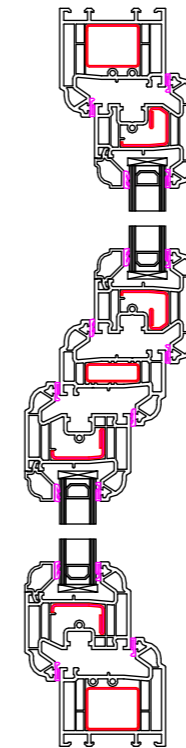

Window Profiles by Window Type 1:5

**Type A -
Fixed in Frame**

**Type B -
Fixed in Sash**

**Type C -
Fanlight**

**Type D -
Side Hung**

**Type E -
Top Hung**

**Type F -
Tilt & Turn**

**Type G -
50 - 50 Mock Sash**

**Type H -
Fanlight over Dummy Vent**

Scale 1:100

Scale 1:50

Contract No.
FHI 110877

Site Address -
54 Peaslands Road
Saffron Walden
Essex
CB11 3EG

Drawing No.
5 of 6

FHI Window Profiles by
Window Type

All Dimensions in mm

Scale: 1 : 5

Signed Off on - 17/01/2024

Review on -

First Home Improvements
Station Road Industrial
Estate Lenwade Norfolk
NR9 5LY

© Drawings, associated documentation and intellectual property is protected under copyright law.
All documentation by First Home Improvements prohibits unauthorised actions such as (but not limited to) the re-issuing and re-production thereof without prior consent.