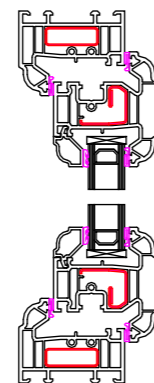

Window Profiles by Window Type 1:5

**Type A -
Fixed in Frame**

**Type B -
Fixed in Sash**

**Type C -
Fanlight**

**Type D -
Side Hung**

**Type E -
Top Hung**

**Type F -
Tilt & Turn**

**Type G -
50 - 50 Mock Sash**

**Type H -
Fanlight over Dummy Vent**

Scale 1:100

Scale 1:50

Contract No.
FHI 110877

Site Address -
54 Peaslands Road
Saffron Walden
Essex
CB11 3EG

Drawing No.
5 of 6

FHI Window Profiles by
Window Type

All Dimensions in mm