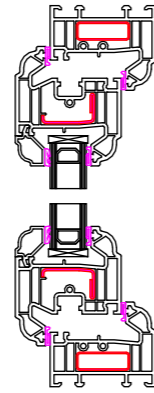

Window Profiles by Window Type 1:5

**Type A -
Fixed in Frame**

**Type B -
Fixed in Sash**

**Type C -
Fanlight**

**Type D -
Side Hung**

**Type E -
Top Hung**

**Type F -
Tilt & Turn**

**Type G -
50 - 50 Mock Sash**

**Type H -
Fanlight over Dummy Vent**

Scale 1:100

Scale 1:50

Contract No.
FHI 110877

Site Address -
54 Peaslands Road
Saffron Walden
Essex
CB11 3EG

Drawing No.
5 of 6

FHI Window Profiles by
Window Type

All Dimensions in mm