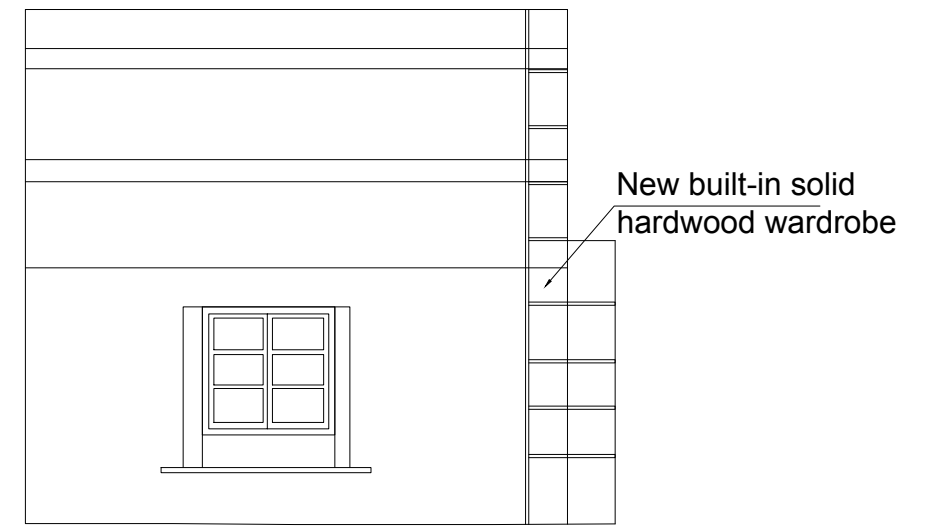

PLAN

ELEVATION A

ELEVATION D

DATE	DRAWN BY	CHECKED BY
21-11-2023	SP	PW