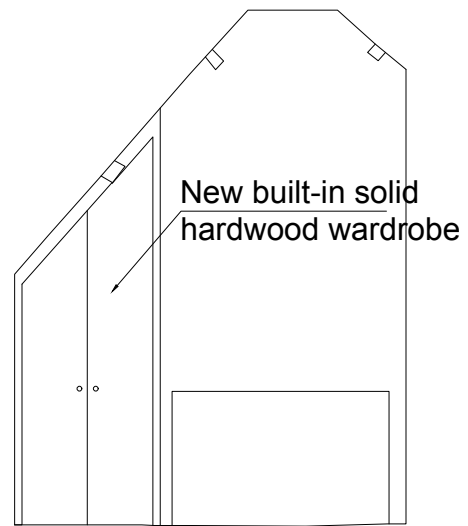

PLAN

ELEVATION A

ELEVATION D

DATE	DRAWN BY	CHECKED BY
21-11-2023	SP	PW