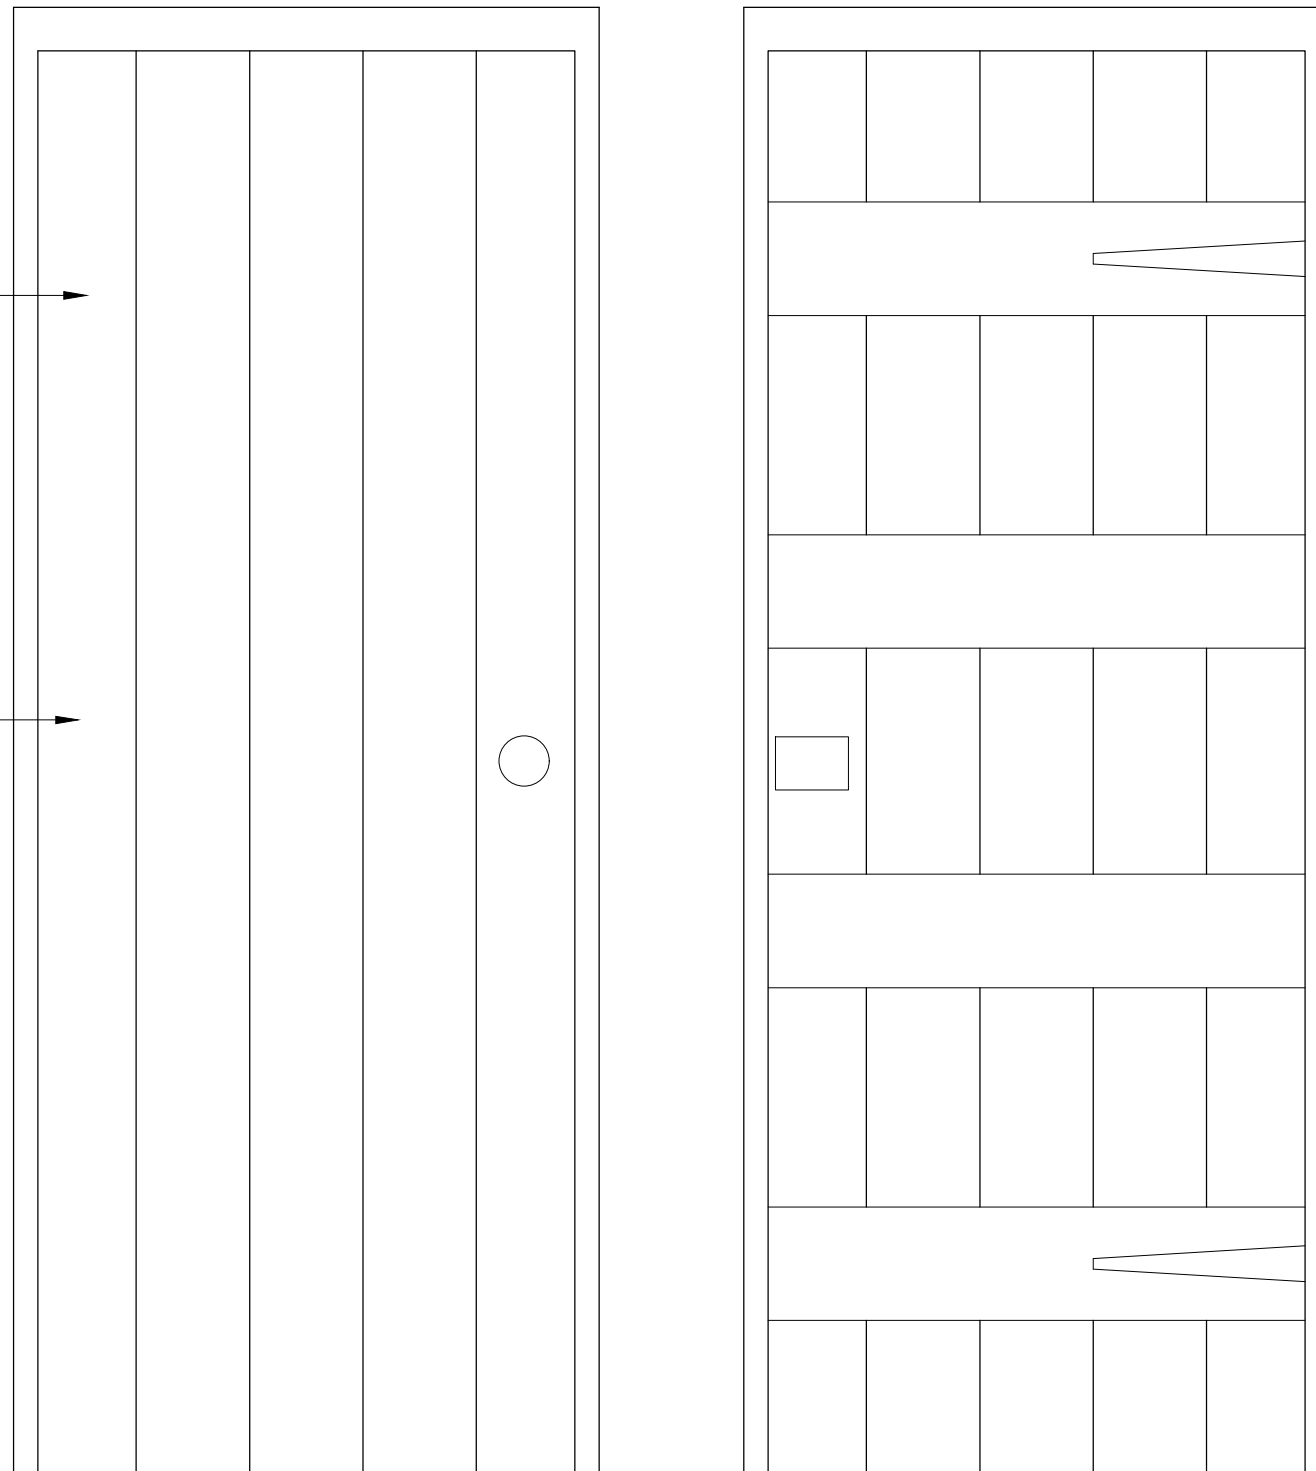

Dimensions as per existing openings

Plank dimensions TBC

TYPICAL ELEVATION FOR INTERIOR DOORS - OUTSIDE & INSIDE

LEDGE & BRACE DOOR IN HARDWOOD
 All Doors: GD1, GD2, GD3, GD4, GD5, GD6,
 FD1, FD2, FD3, FD4, FD5, FD6, FD7, FD8

REFERENCE IMAGE

DATE	DRAWN BY	CHECKED BY
21-11-2023	SP	PW