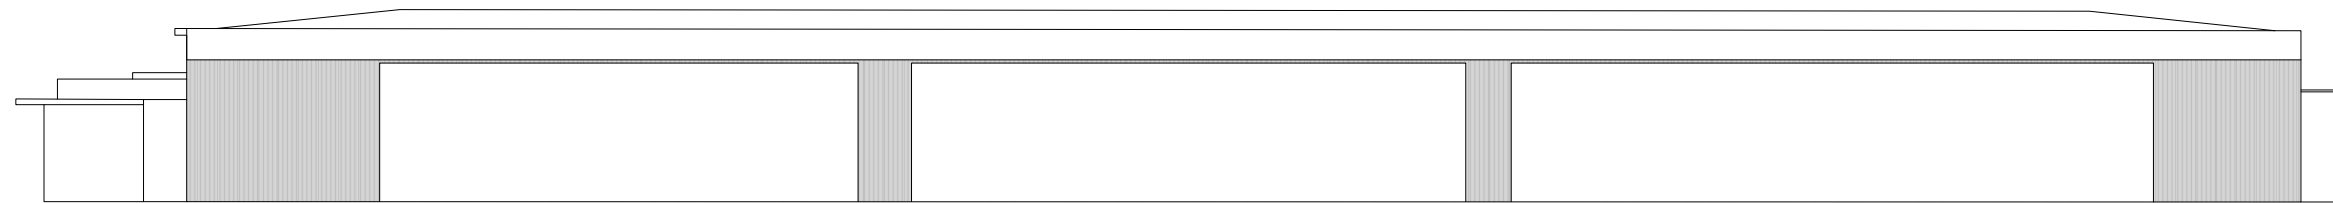

References List - Name, Version & Status:

Notes:

Rev	Date	Description Of Change	Drm	Chk
00	04.01.24	Existing Elevations Initial version	WG	

North View

South View

East View

West View

**CUSTOM SOLAR**

Title: Goldsworth Park Trading Estate  
Kestrel Way  
Woking  
GU21 3BA

Roof Layout | Drawing status: Indicative | Scale (A3): 1:600

File name: DIGITAL REALTY EXISTING ELEVATIONS REV.00