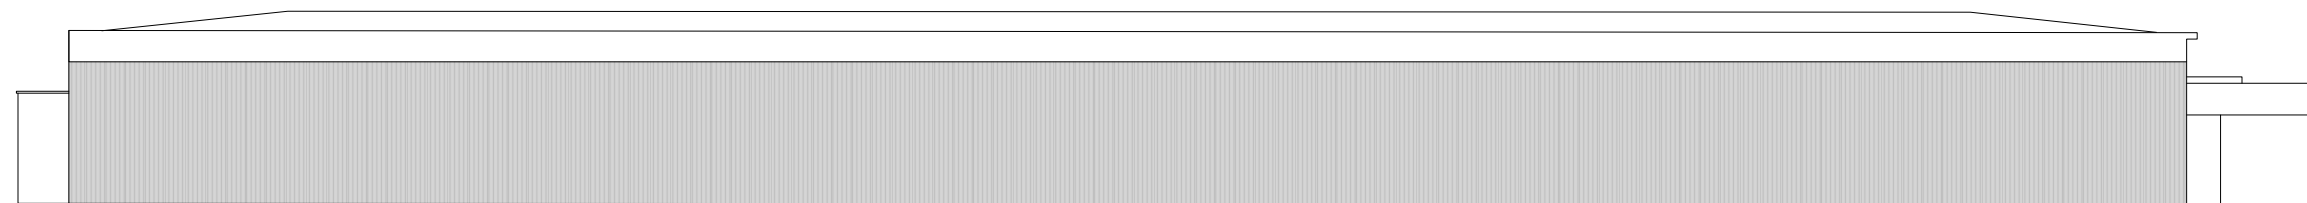

References List - Name, Version & Status:

Notes:

Rev	Date	Description Of Change	Drm	Chk
00	04.01.24	Existing Elevations Initial version	WG	

North View

South View

East View

West View

**CUSTOM SOLAR**

Title: Goldsworth Park Trading Estate  
Kestrel Way  
Woking  
GU21 3BA

Roof Layout | Drawing status: Indicative | Scale (A3): 1:600

File name: DIGITAL REALTY EXISTING ELEVATIONS REV.00