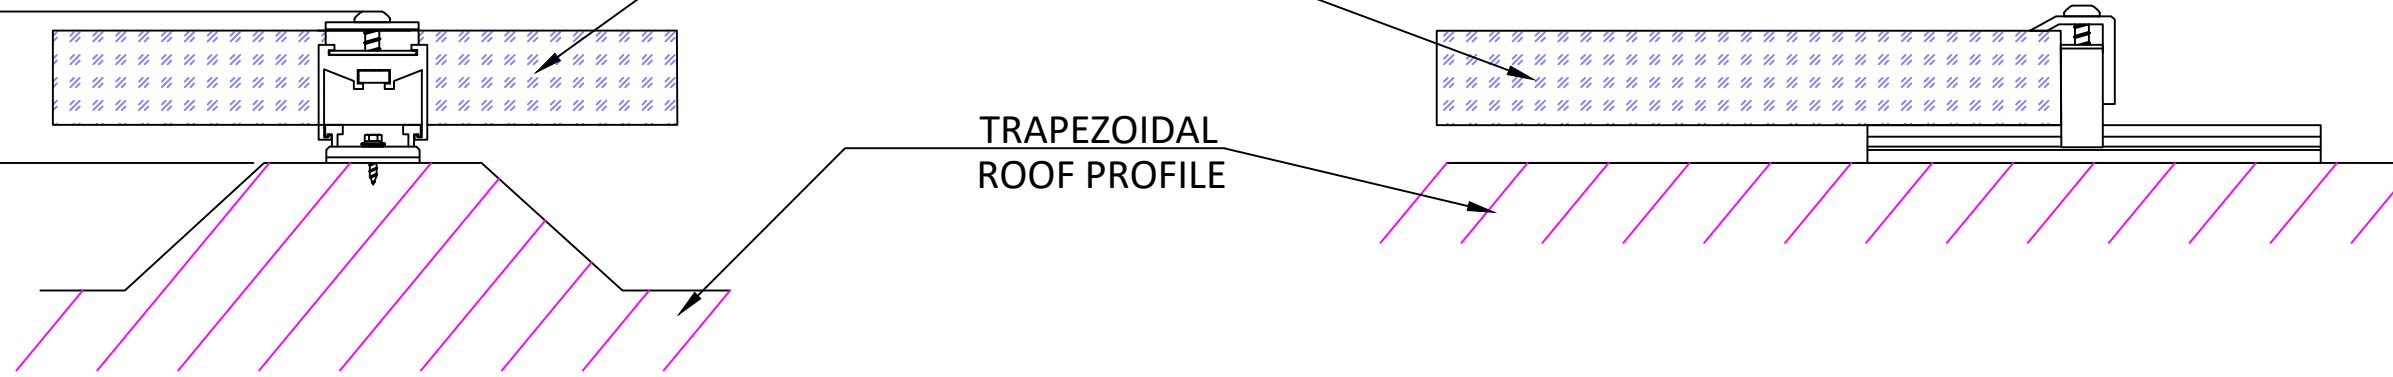

60 mm

SOLAR PV
PANEL

TRAPEZOIDAL
ROOF PROFILE

References List - Name, Version & Status:

Notes:

Ver	Date	Description Of Change	Drn
A	29/09/23	Initial Version	SJ

Key Plan

CUSTOM SOLAR

Title
[REDACTED]

Drawn By	Chk/Approved	Drawn Date	Scale (A3)
SJ		29/09/23	NTS

Drawing Status
[REDACTED]

Drawing Name
TRAPAZOIDAL MOUNTING DETAIL DRAWING