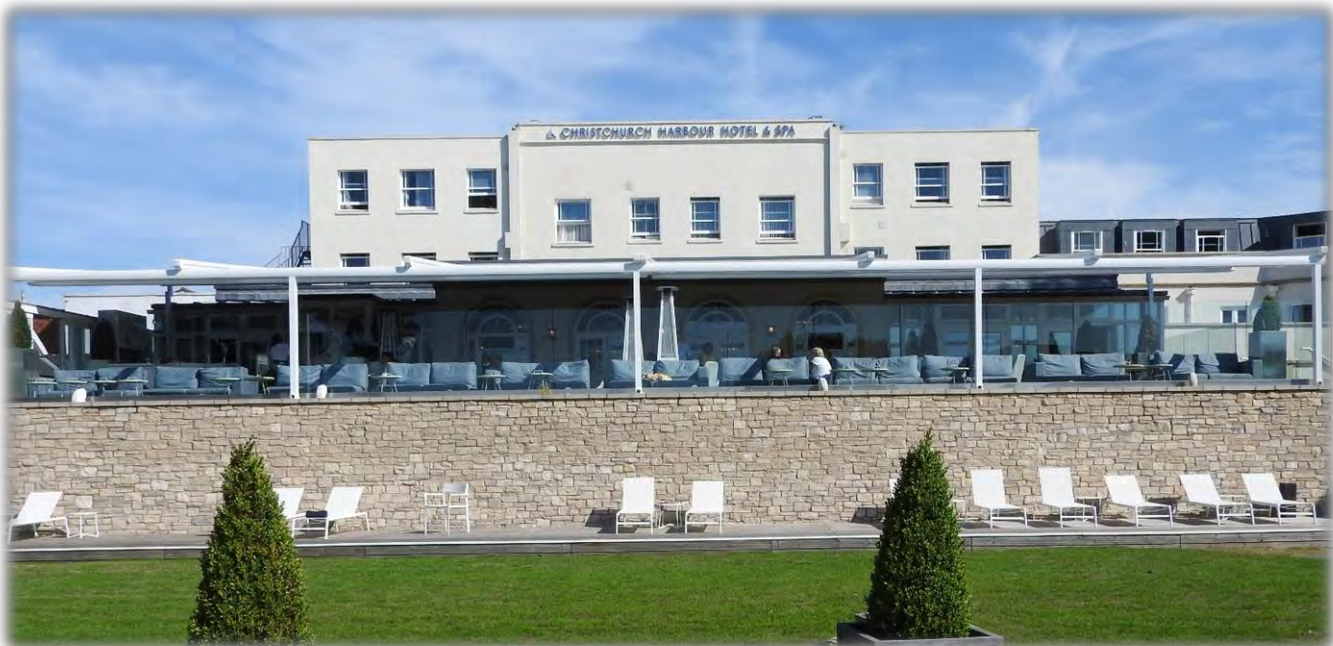

Harbour Hotel, Christchurch