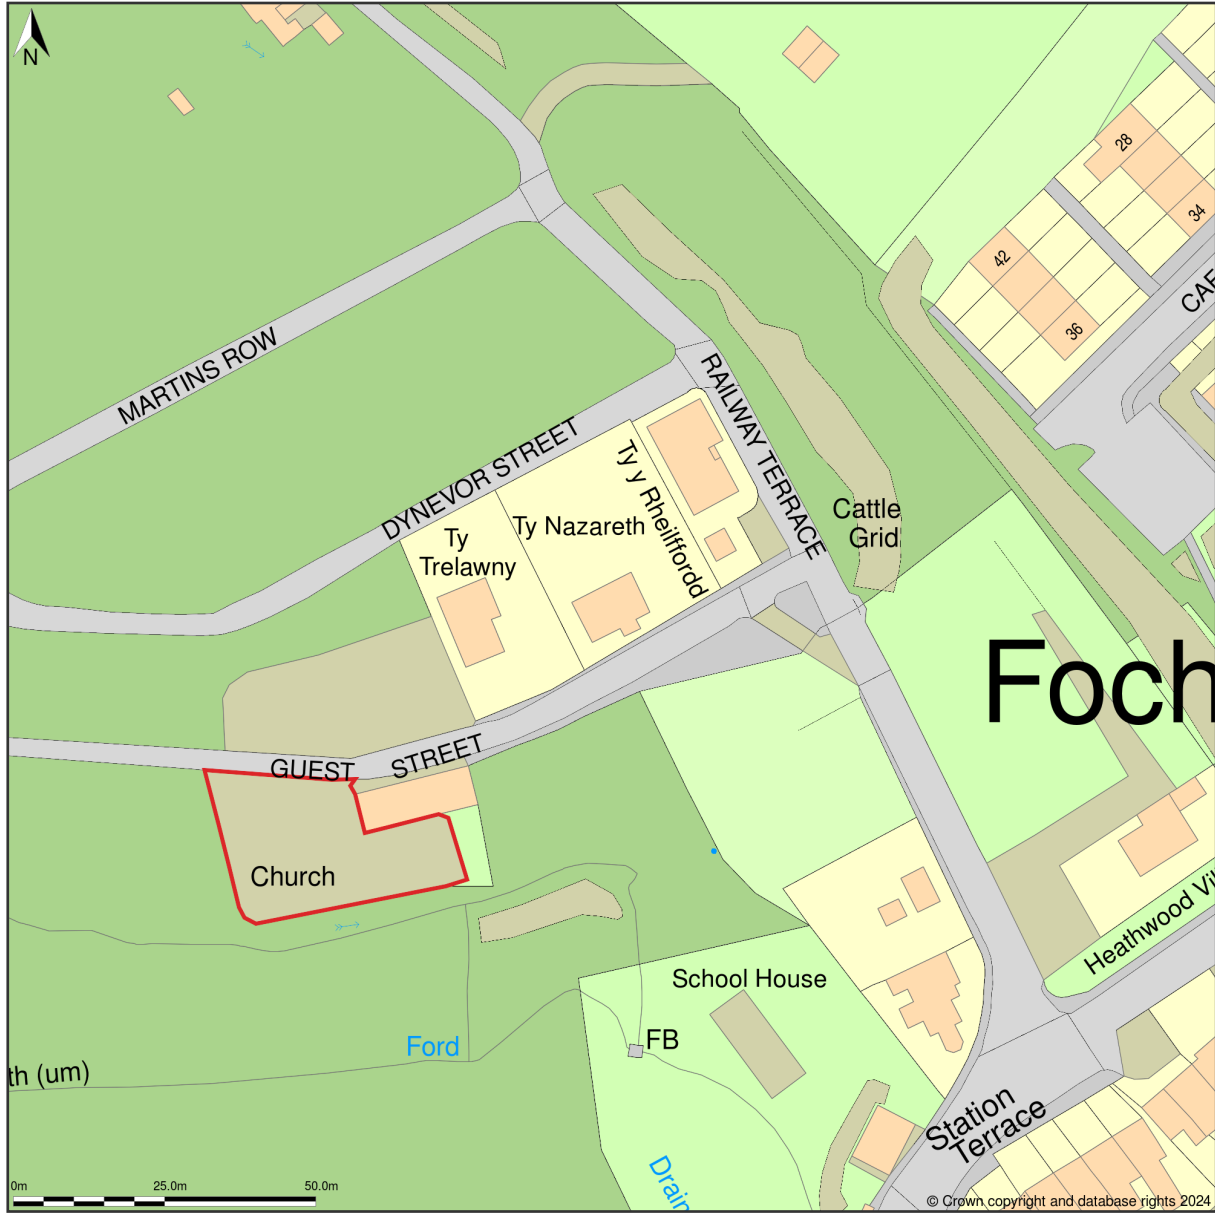

Ty Nazareth, Guest Street, Fochriw, Caerphilly County Borough, CF81 9NB

Location Plan shows area bounded by: 310257.81, 205376.17 310457.81, 205576.17 (at a scale of 1:1250), OSGridRef: SO1035 547. The representation of a road, track or path is no evidence of a right of way. The representation of features as lines is no evidence of a property boundary.

Produced on 15th Jan 2024 from the Ordnance Survey National Geographic Database and incorporating surveyed revision available at this date. Reproduction in whole or part is prohibited without the prior permission of Ordnance Survey. © Crown copyright 2024. Supplied by www.buyaplan.co.uk a licensed Ordnance Survey partner (100053143). Unique plan reference: #00871650-AC04DC.