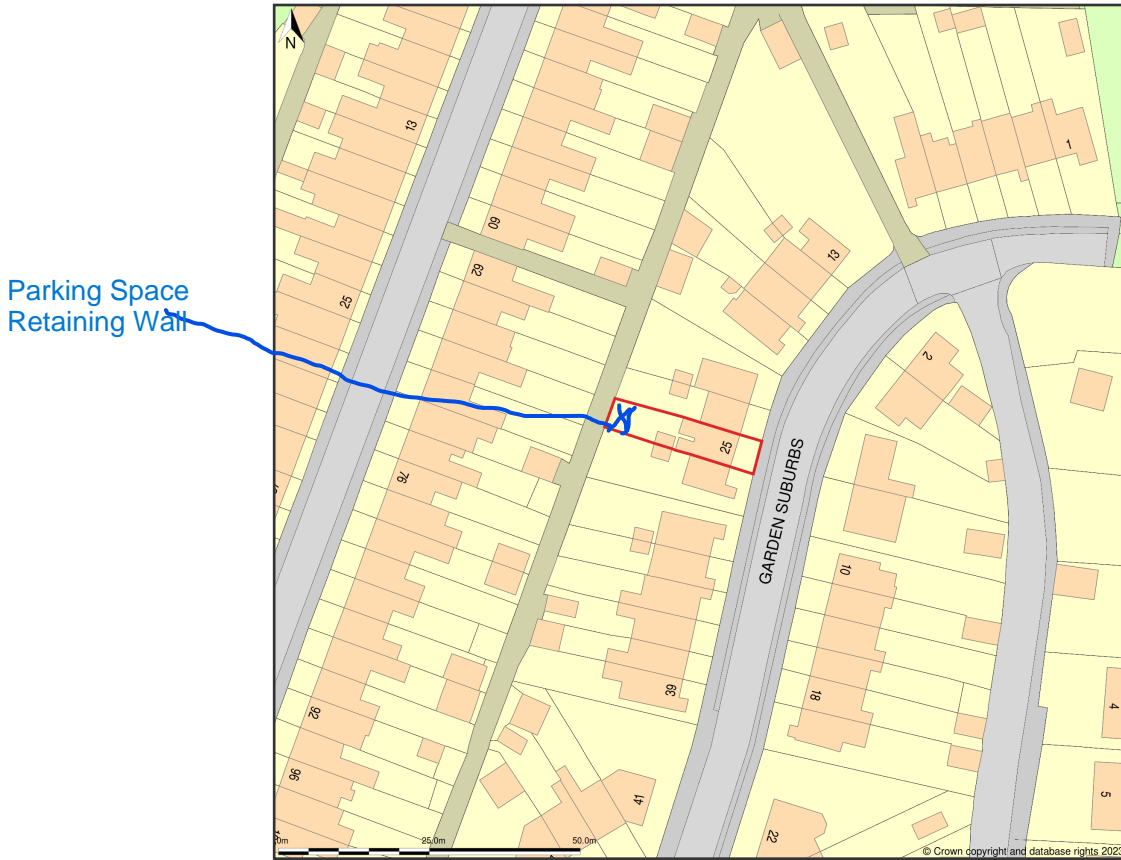

25, Garden Suburbs, Pontywaun, Caerphilly County Borough, NP11 7GB

Location Plan shows area bounded by: 322108.22, 192981.37 322249.64, 193122.79 (at a scale of 1:1250), OSGridRef: ST22179305. The representation of a road, track or path is no evidence of a right of way. The representation of features as lines is no evidence of a property boundary.