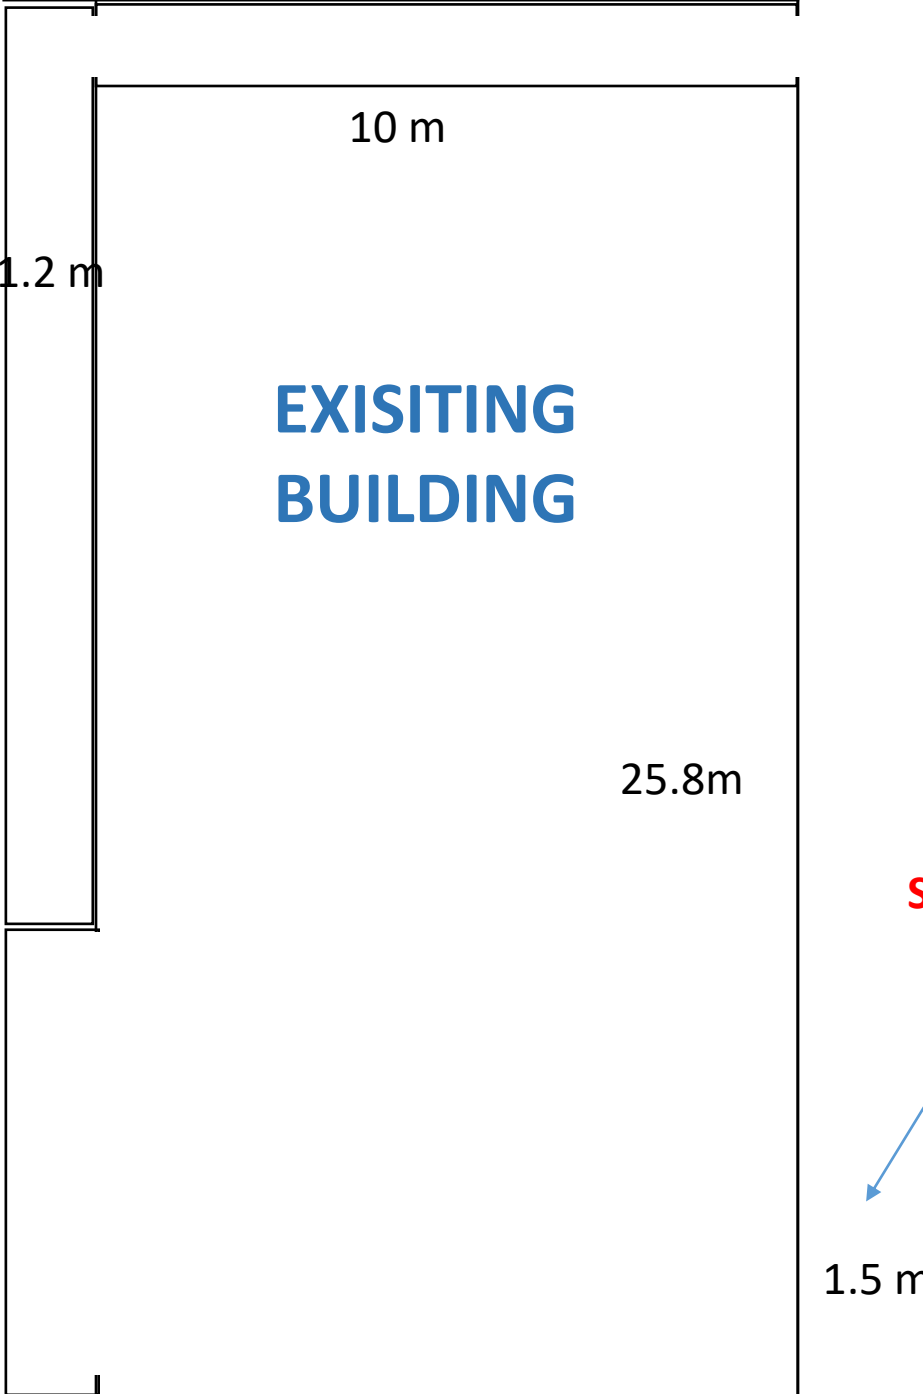

**SITE: Sweet Peas Nursery
Charleston House , 44-46 High Street, BARGOED , CF81 8RD**

**NOT TO
SCALE**

SIDE ALLY

SIDE ALLY

1.5 m

NOT TO SCALE

SIDE ALLY

SIDE ALLY

1.5 m

NOT TO SCALE

8m

Floor Plan
Downstairs

11m

7.5m

15.2m

3.2m

Pillars

9.3 m

25.8m

1.9m

2.6m

Toilets

4.1m

4m

Disabled
Toilet

1.5m

Prams

OFFICE

5.3m

9m

Entrance

3.5m