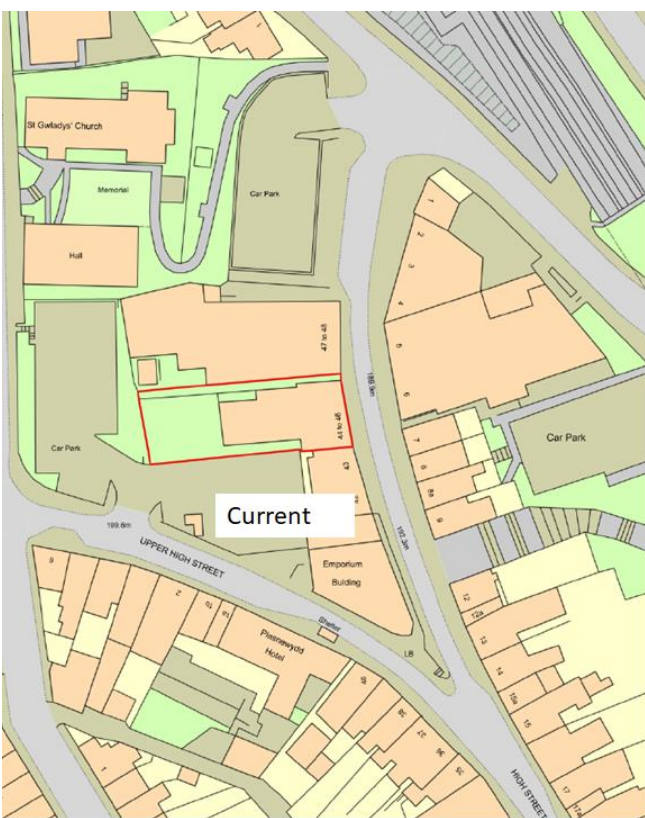

**SITE: Sweet Peas Nursery
Charleston House , 44-46 High Street, BARGOED , CF81 8RD**

**NOT TO
SCALE**

SIDE ALLY

SIDE ALLY

1.5 m

NOT TO SCALE

SIDE ALLY

SIDE ALLY

10m

FRONT

1 Current

2 Add Door

3 Block Off and Roof Wooden

Current

Location of Nappy Change Unit