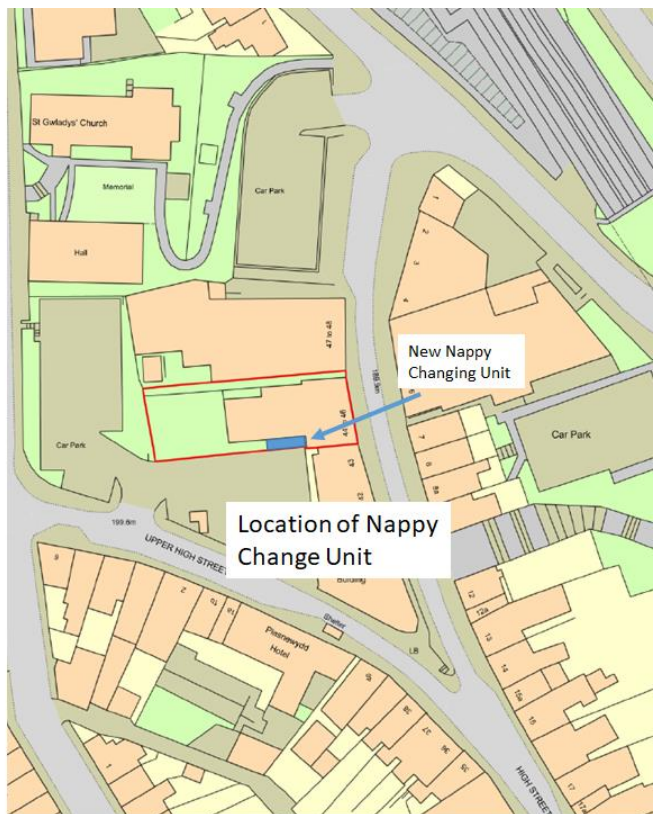

**SITE: Sweet Peas Nursery
Charleston House , 44-46 High Street, BARGOED , CF81 8RD**

**NOT TO
SCALE**

SIDE ALLY

SIDE ALLY

1.5 m

NOT TO SCALE

SIDE ALLY

SIDE ALLY