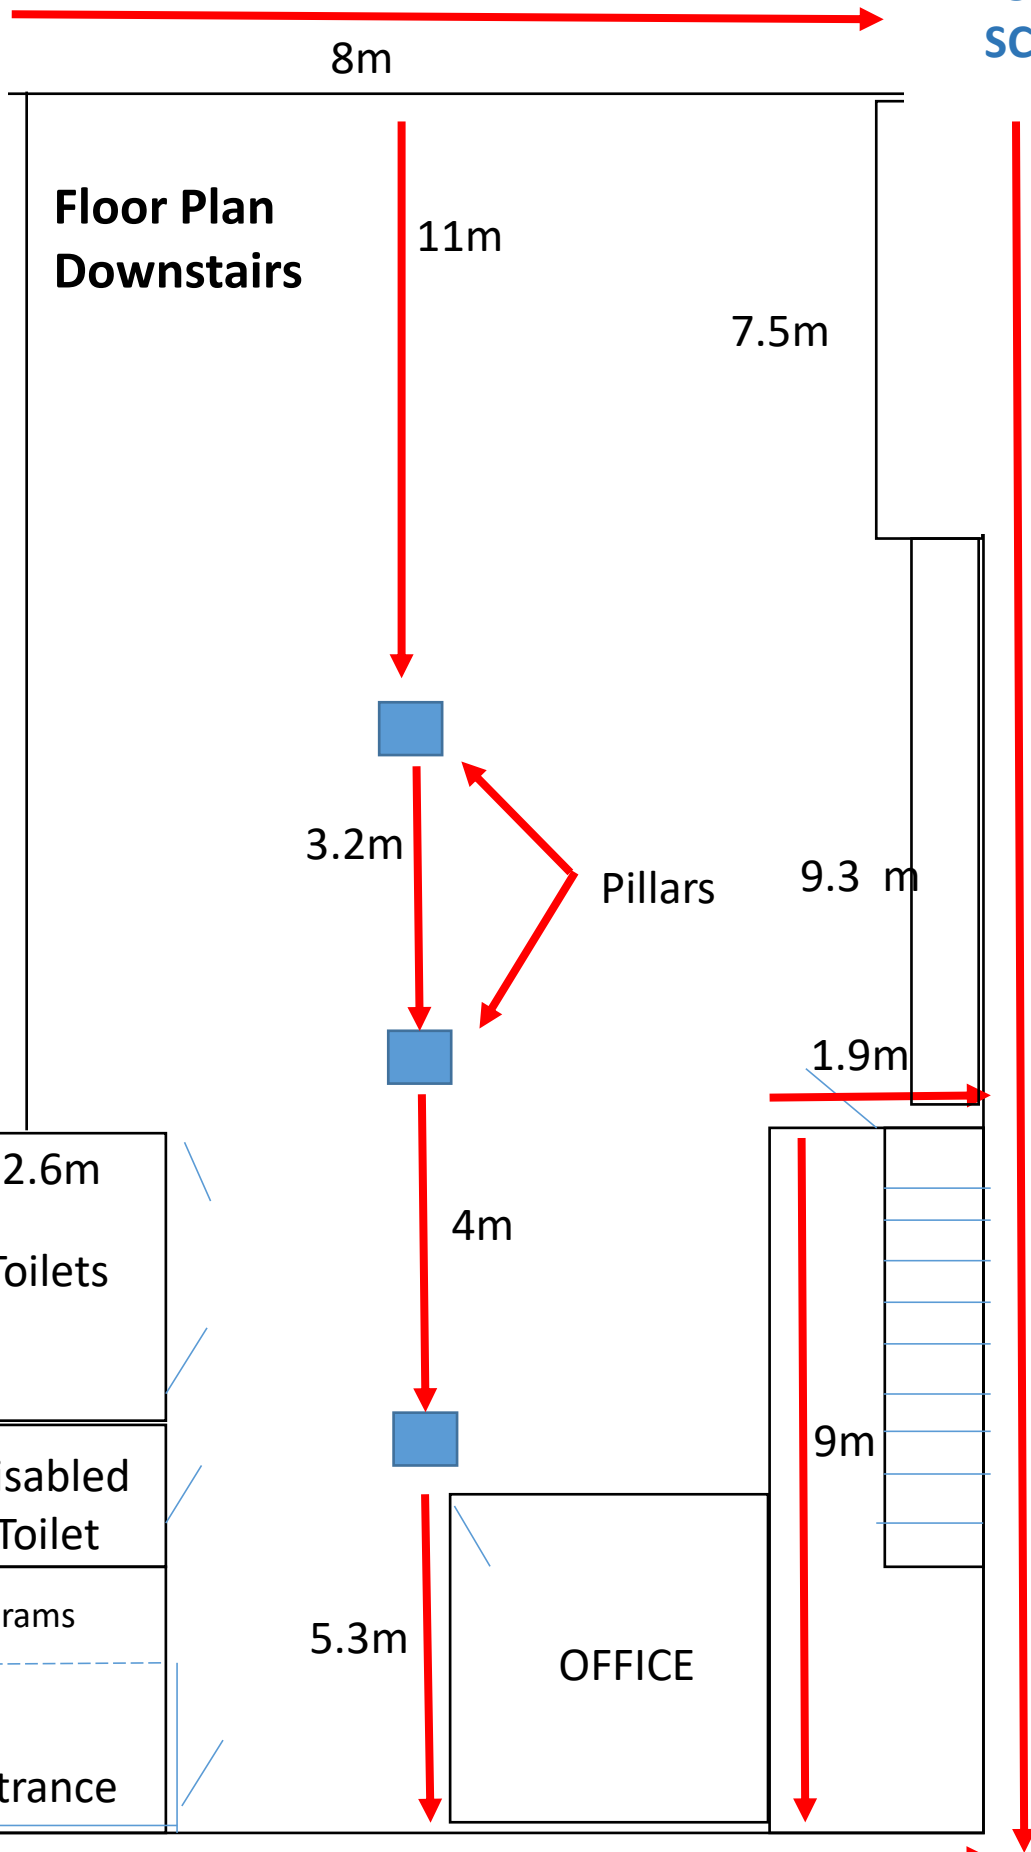

**SITE: Sweet Peas Nursery
Charleston House , 44-46 High Street, BARGOED , CF81 8RD**

**NOT TO
SCALE**

SIDE ALLY

SIDE ALLY

1.5 m

NOT TO SCALE

SIDE ALLY

SIDE ALLY

1.5 m

NOT TO SCALE

8m

Floor Plan
Downstairs

11m

7.5m

15.2m

3.2m

Pillars

9.3 m

25.8m

1.9m

2.6m

Toilets

4.1m

4m

Disabled
Toilet

1.5m

Prams

OFFICE

5.3m

9m

Entrance

3.5m