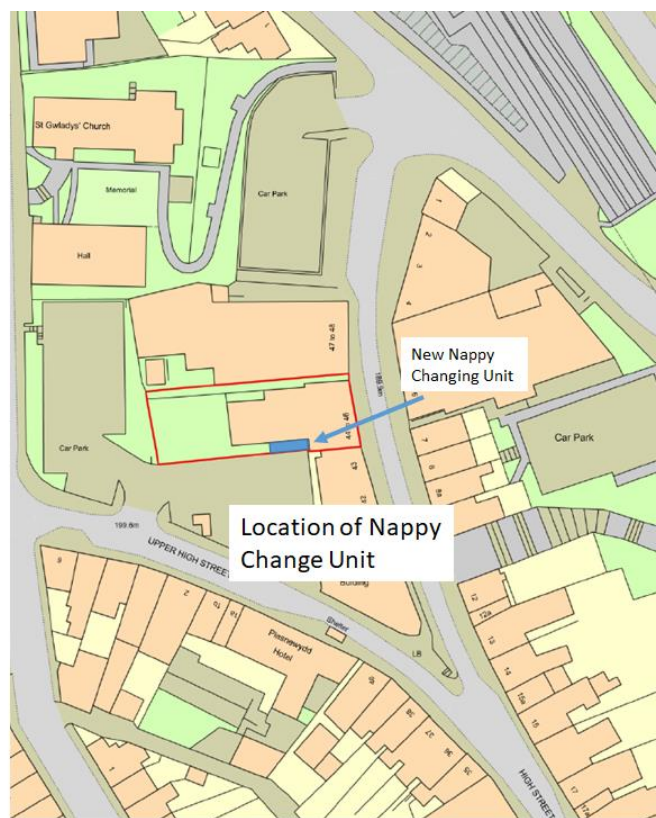

**SITE: Sweet Peas Nursery
Charleston House , 44-46 High Street, BARGOED , CF81 8RD**

**NOT TO
SCALE**

SIDE ALLY

SIDE ALLY

1.5 m

NOT TO SCALE

SIDE ALLY

SIDE ALLY

10m

FRONT

1 Current

2 Add Door

3 Block Off and Roof Wooden

Current

Location of Nappy Change Unit