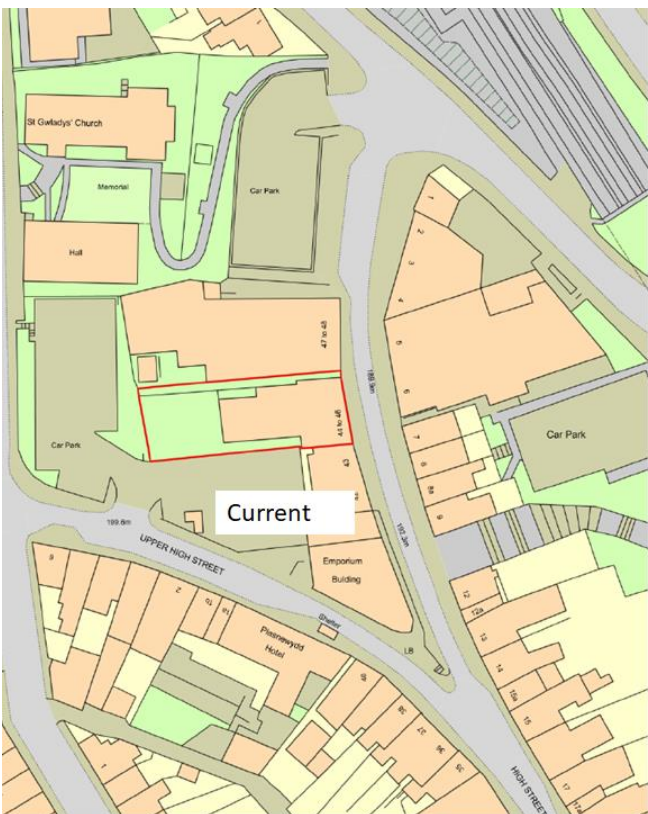

**SITE: Sweet Peas Nursery
Charleston House , 44-46 High Street, BARGOED , CF81 8RD**

**NOT TO
SCALE**

SIDE ALLY

SIDE ALLY

1.5 m

NOT TO SCALE

SIDE ALLY

SIDE ALLY