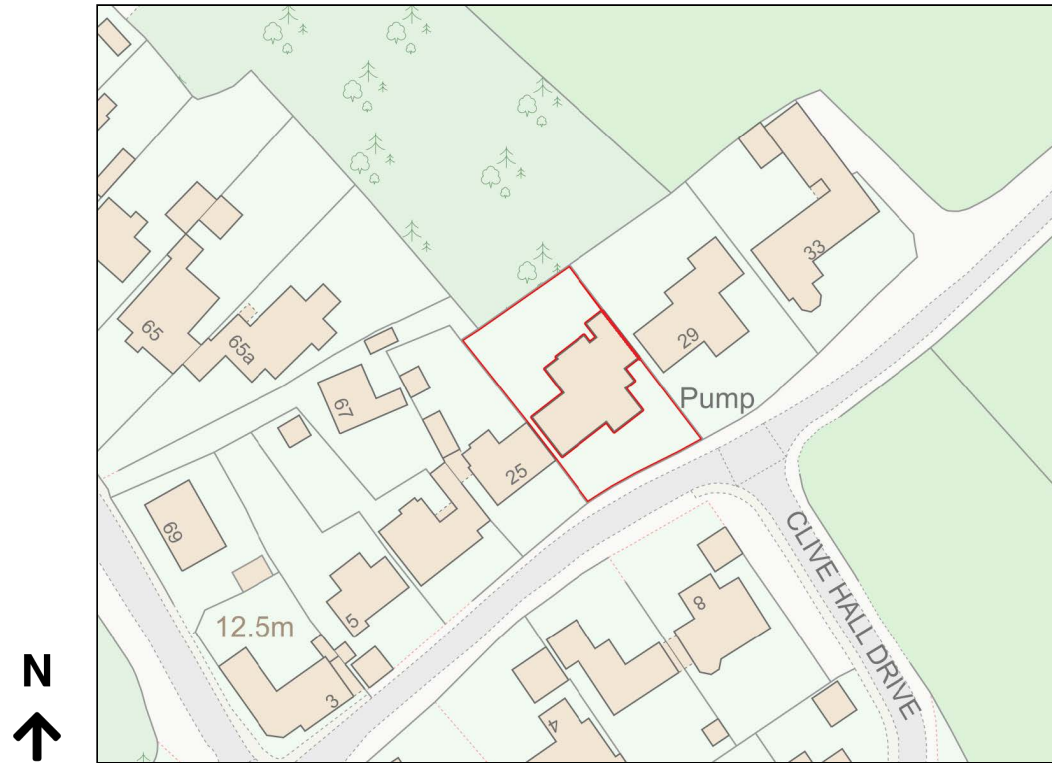

Location Plan

Site Address: 27, Mills Lane, Longstanton, CB24 3DG

Date Produced: 14-Jan-2024

Scale: 1:1250 @A4

Planning Portal Reference: PP-12730511v1