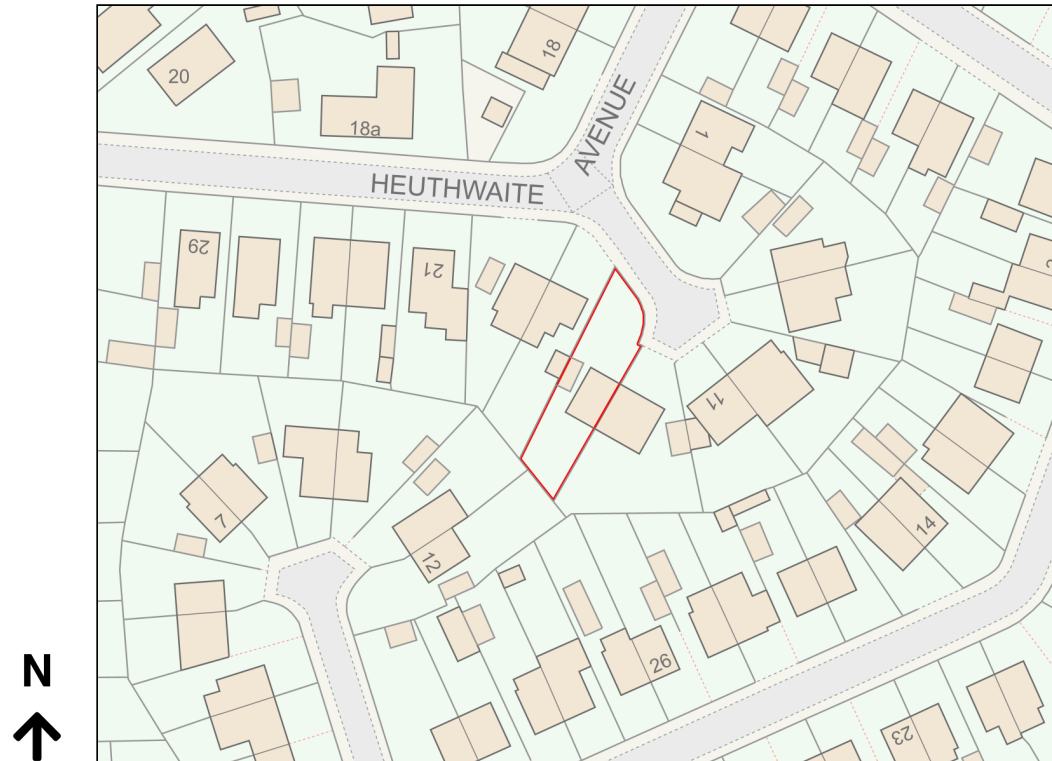

# Location Plan

Site Address: 15, Heuthwaite Avenue, Wetherby, LS22 6RR

Date Produced: 02-Jan-2024

Scale: 1:1250 @A4

Planning Portal Reference: PP-12705621v1