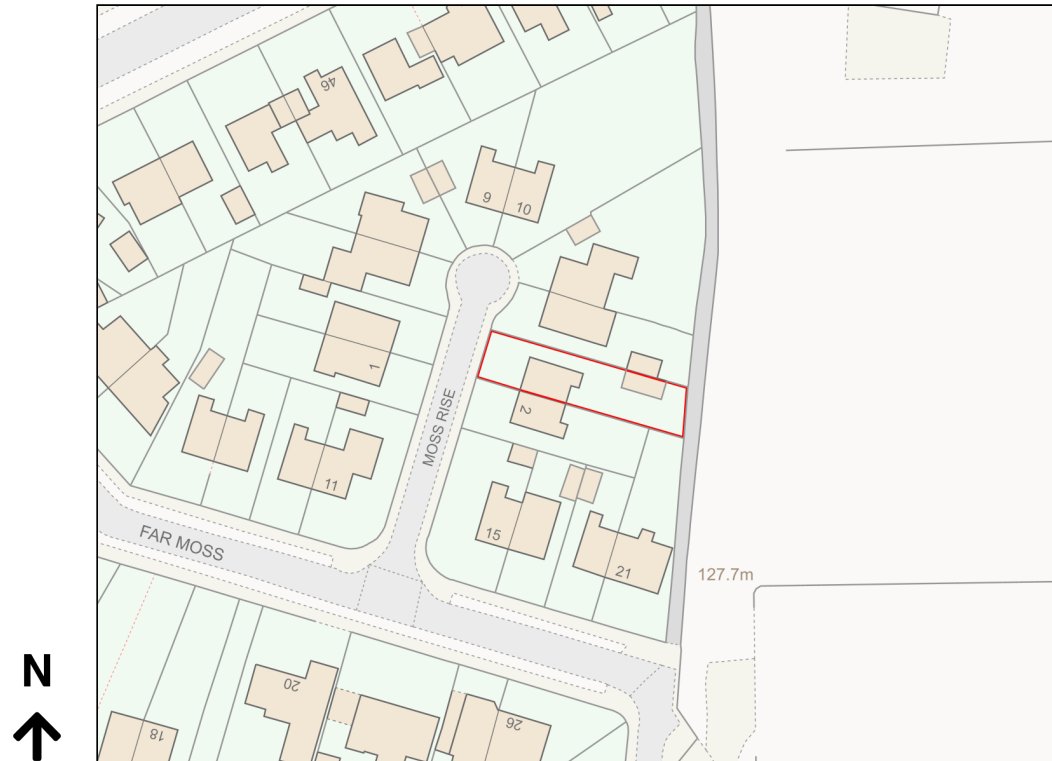

Location Plan

Site Address: 4, Moss Rise, Alwoodley, Leeds, LS17 7NX

Date Produced: 08-Jan-2024

Scale: 1:1250 @A4

Planning Portal Reference: PP-12716796v1