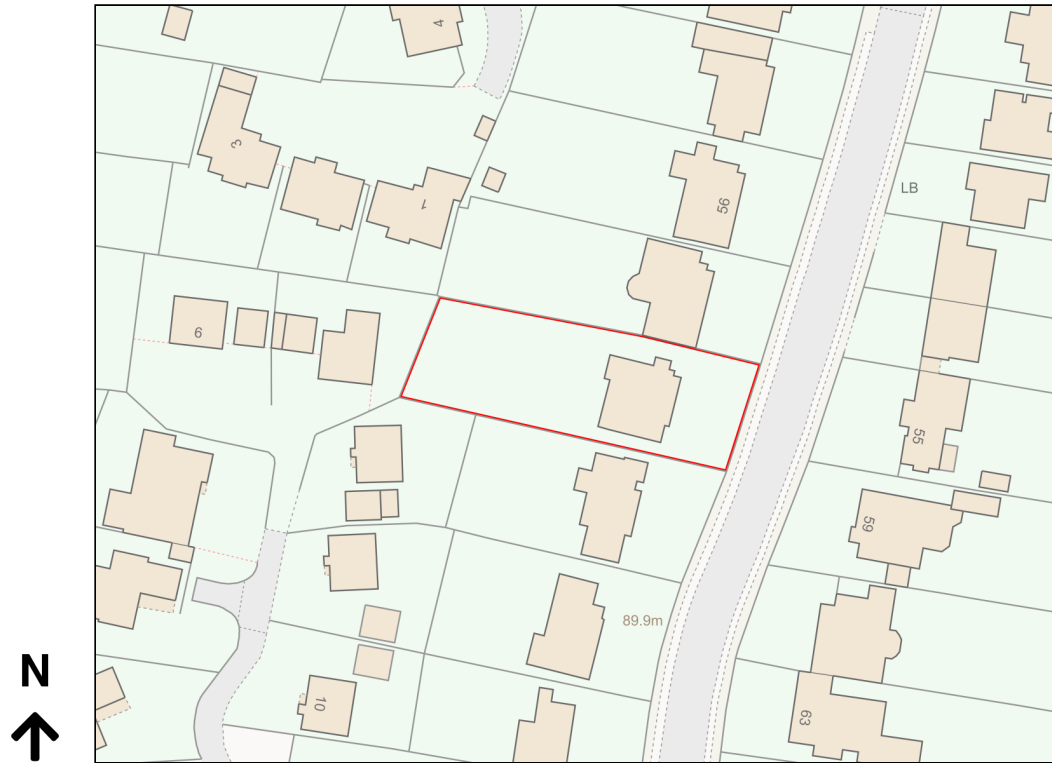

Location Plan

Site Address: 60, Buckingham Way, Wallington, SM6 9LT

Date Produced: 21-Dec-2023

Scale: 1:1250 @A4

Planning Portal Reference: PP-12657117v1