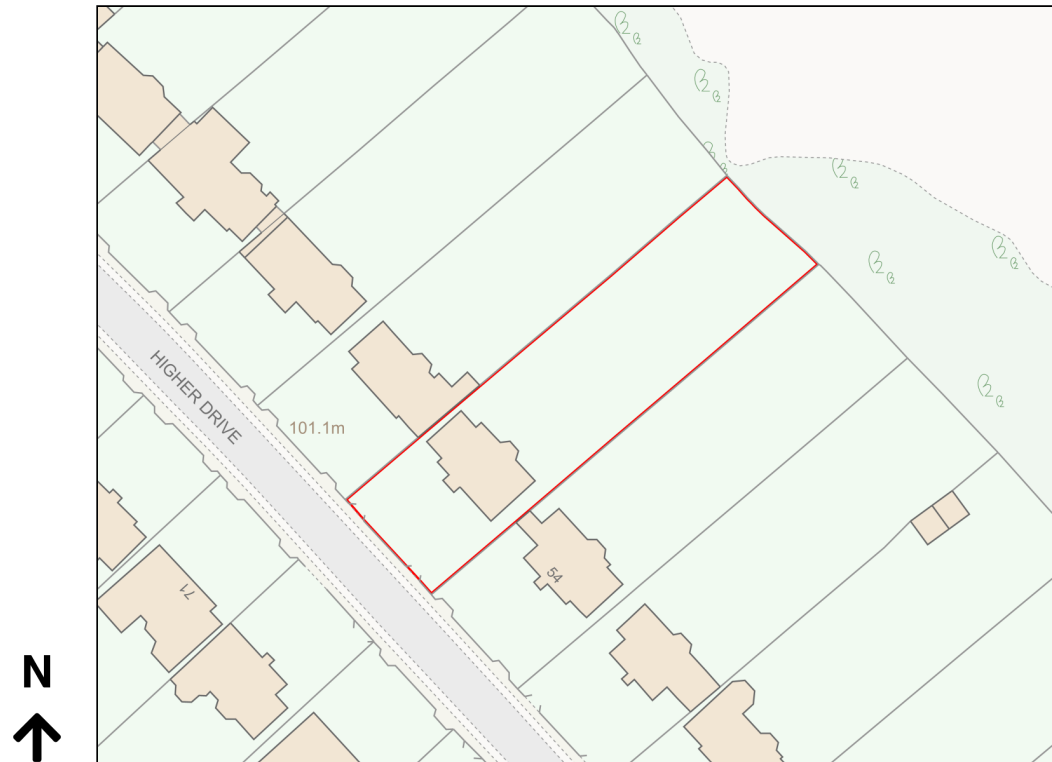

# Location Plan

Site Address: 56, Higher Drive, Banstead, SM7 1PQ

Date Produced: 17-Jan-2024

Scale: 1:1250 @A4

Planning Portal Reference: PP-12735621v1