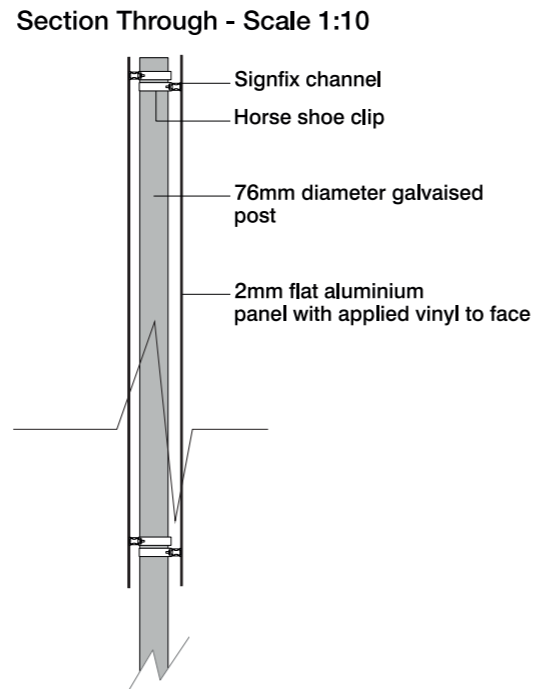

Sign 14 -NON-ILLUMINATED TWIN LEG SIGN POST 2No
 Flat aluminium panel finished PMS 201C to all sides,
 with digitally printed vinyl display to face and staggered
 signfix channel to rear. To be secured to 2No. new 76mm
 posts using horse shoe clips.
 Size: As Shown
 Scale: 1:50
 Height to the underside: 1400mm