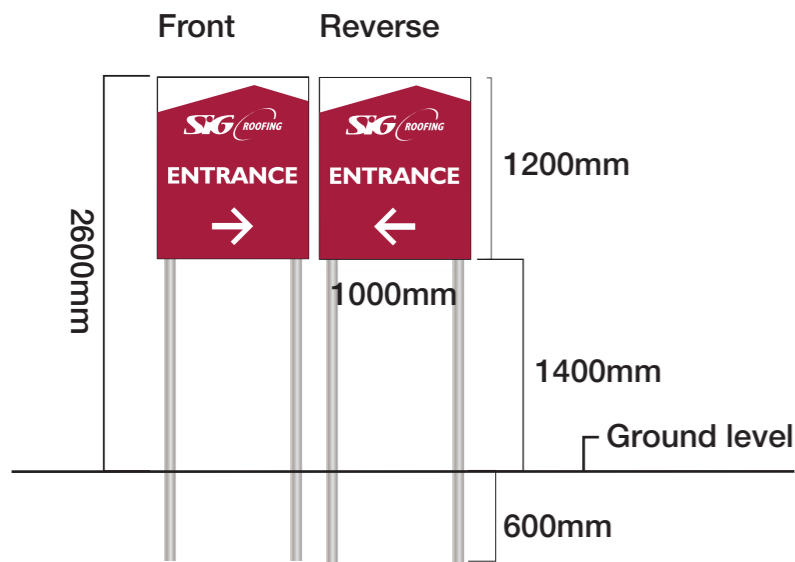

Sign 14 -NON-ILLUMINATED TWIN LEG SIGN POST 2No
 Flat aluminium panel finished PMS 201C to all sides,
 with digitally printed vinyl display to face and staggered
 signfix channel to rear. To be secured to 2No. new 76mm
 posts using horse shoe clips.
 Size: As Shown
 Scale: 1:50
 Height to the underside: 1400mm

Proposed

Existing

Site
 SIG
 Luton

Job Number
 138678A
 Page
 06
 Drawing Location
 U:\2024\2024 Drawings\SIG\

Scale
 as shown @ A3
 Issue / Rev
 Issue 14

Drawn by
 EJ
 Checked by
 PM

Sales Rep
 SG1
 Date
 01/06/2023