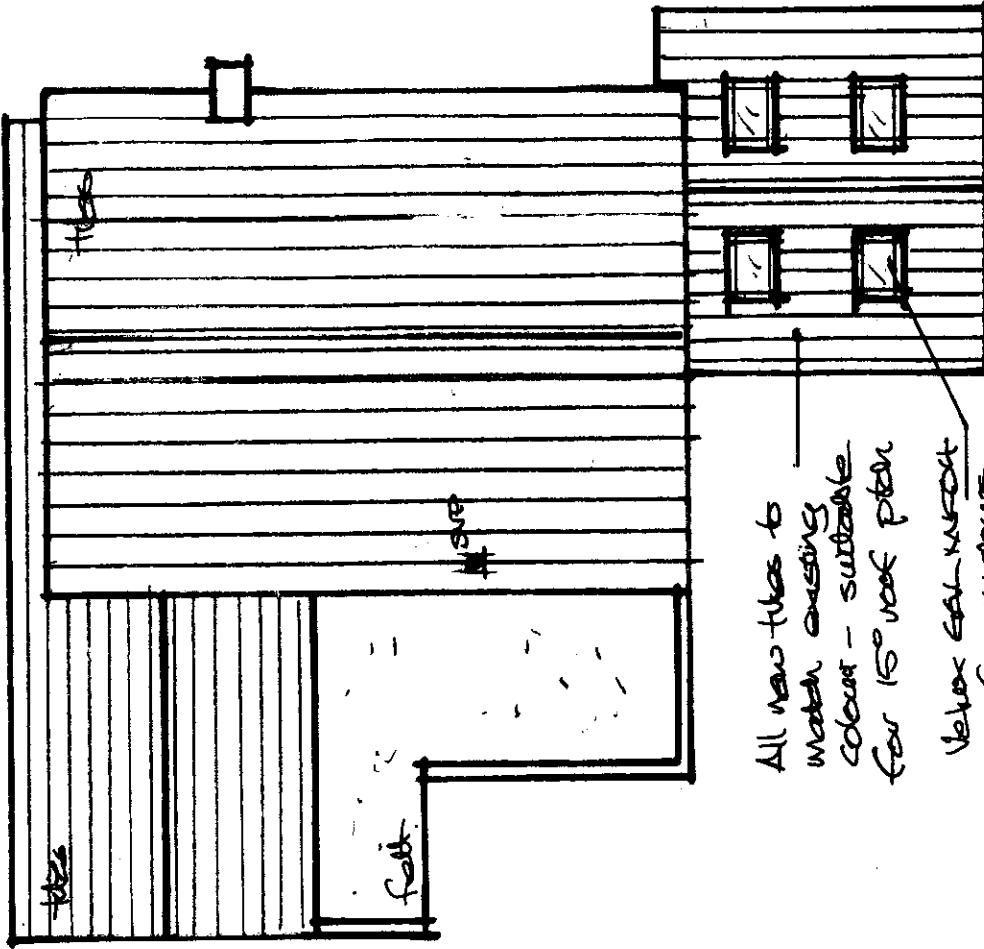

Polehaus roof

**EXISTING ROOF PLAN**

All new tiles to match existing colour - suitable for 15° roof pitch  
 Velux skylight roof windows

**PROPOSED ROOF PLAN**

METRIC 1:100

21 BERKANSFIELD CLOSE, HE 25 QUAY