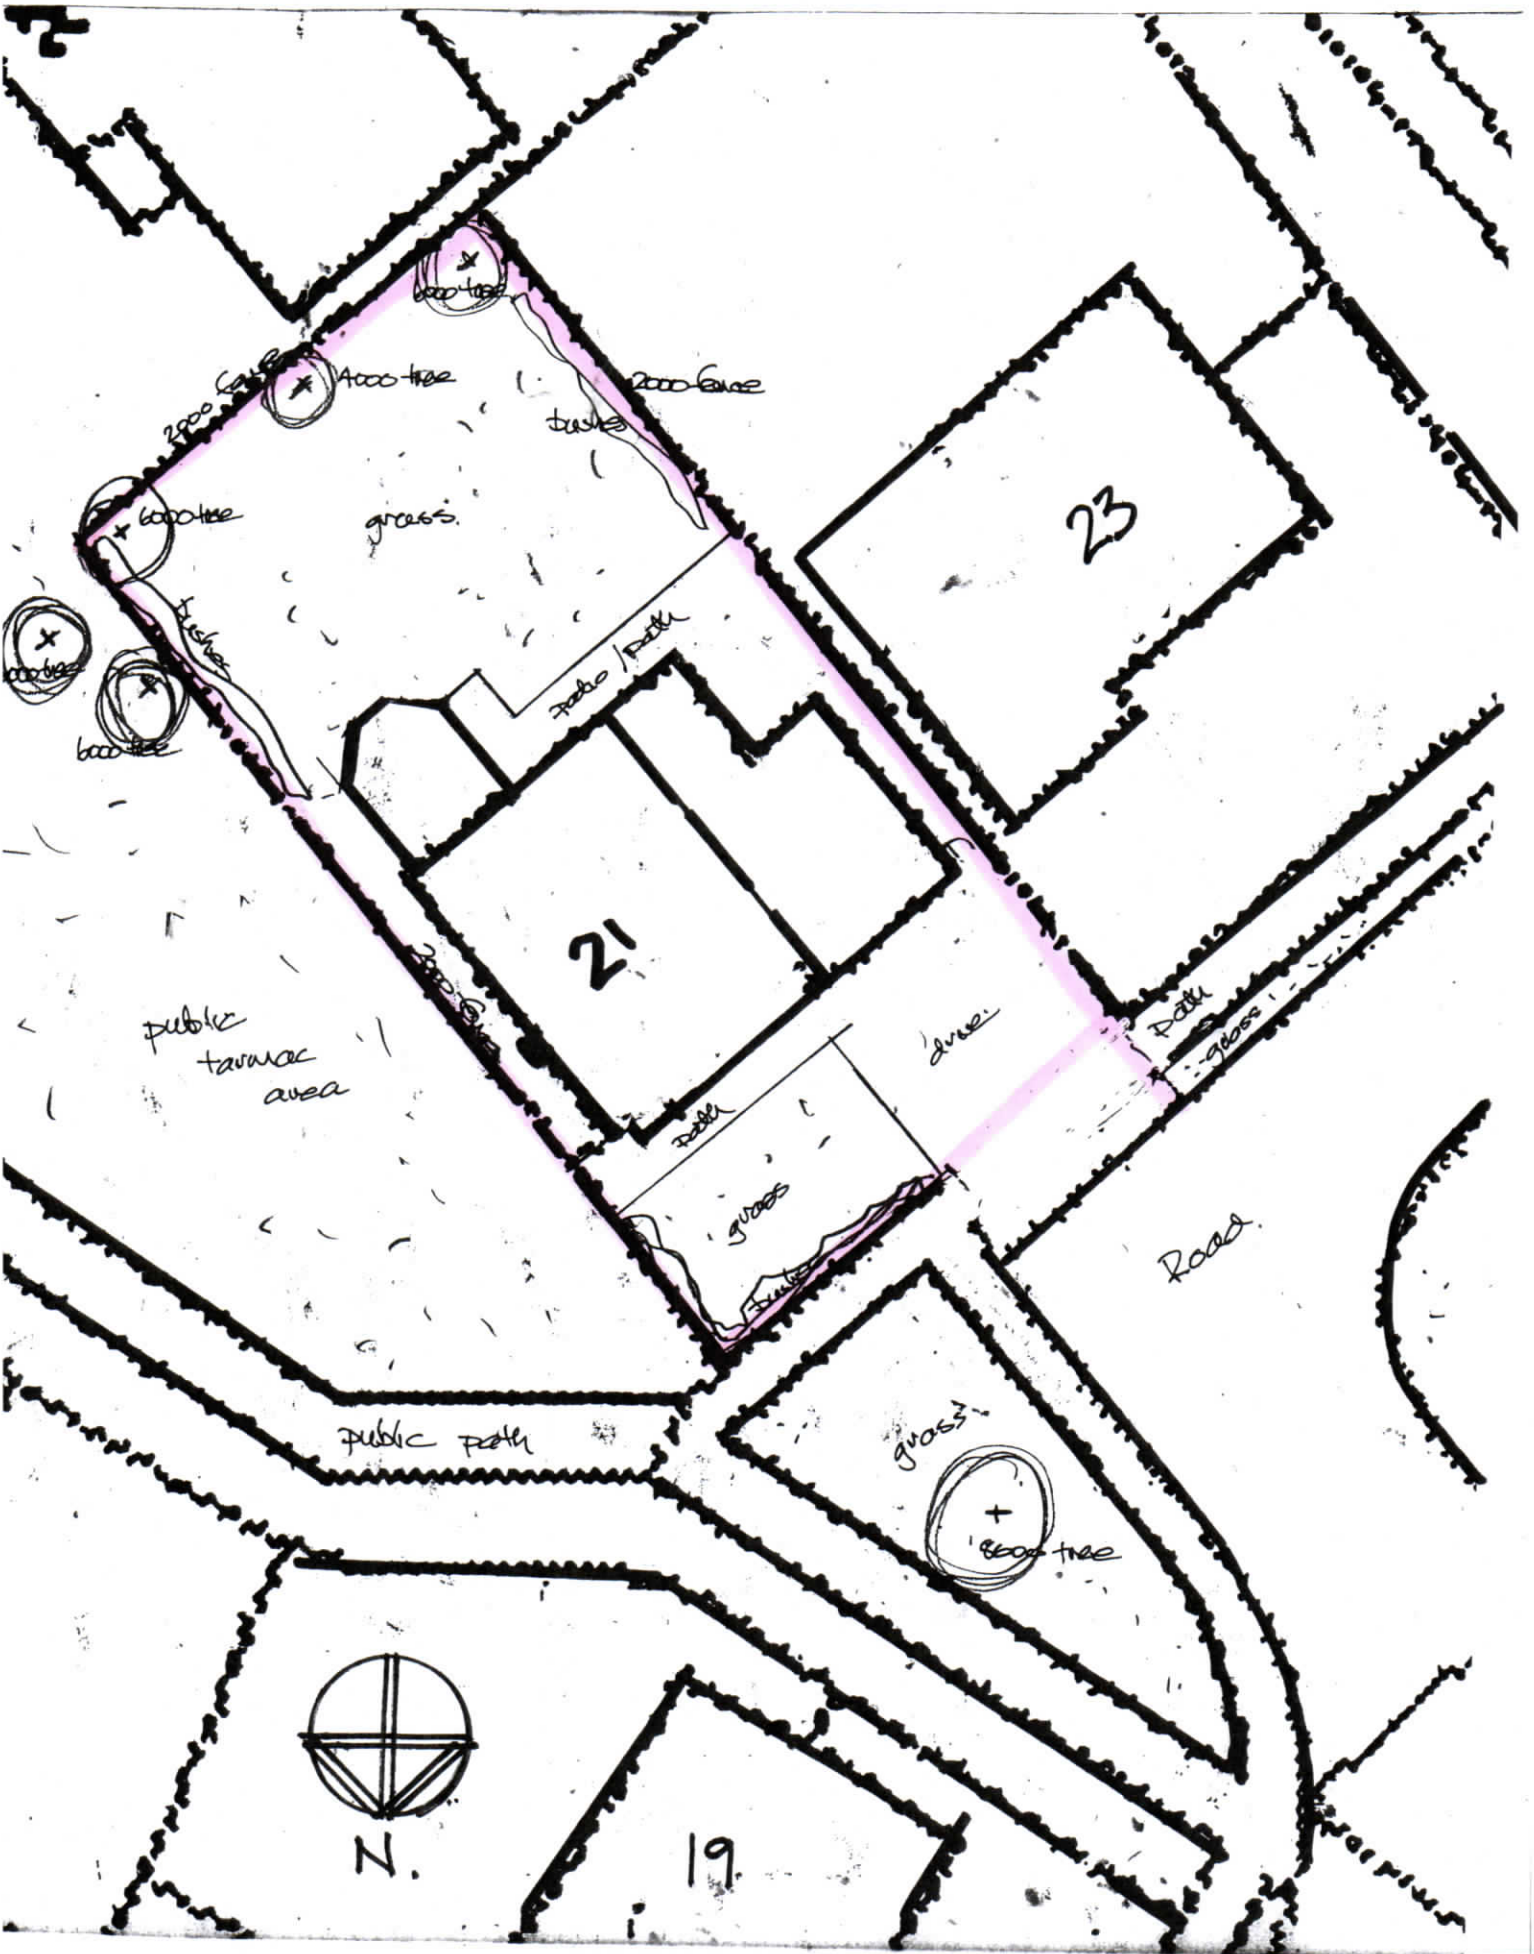

EXISTING SITE PLAN

1:200

21 BEACONSFIELD CLOSE, WHITLEY BAY, NEZS QUAY

PROPOSED SITE PLAN

1:200

21 BEACONSFIELD CLOSE, WHITLEY BAY, NE25 9UN