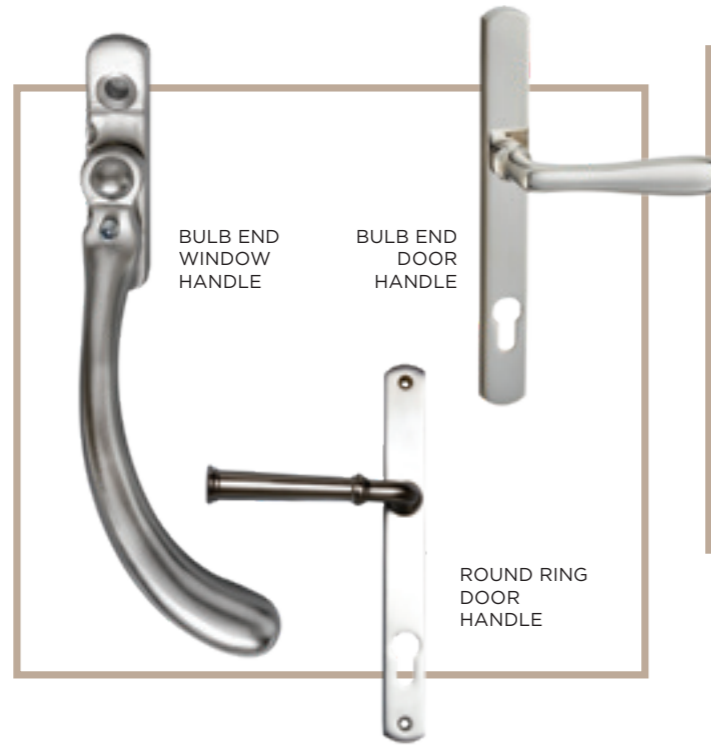

Aluco Steel

Manufactured in the UK

Aluco Steel

EXTERIOR STEEL LOOK FURNITURE

Traditional Range

The traditional range of window and door handles are available in a choice of Bulb and Round Ring designs and are all available in a range of 6 finishes. All furniture options are perfectly suited, so window and door options will match perfectly.

Aluco Steel Look Window Handle

Replicates the appearance of a traditional cockspur handle and perfectly compliments the steel look window design. Available in:

- SATIN CHROME
- GUNMETAL
- ANTIQUE BLACK
- DARK BRONZE