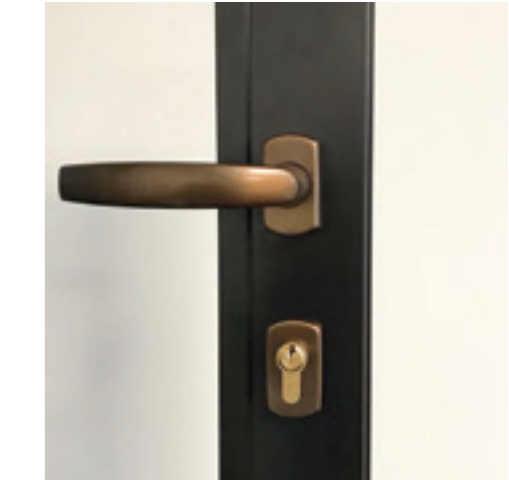

FLOATING LOCK NO BARS

If the minimalist look is your preferred choice then choosing no bars whatsoever is the option best for you. Seeing only the lock housing/s the rest is clear uncluttered glass.

BESPOKE FLOATING LOCK

SHOOTBOLT HANDLE

A slim neat design incorporated with all locking hinged opening doors. Available in:

- BLACK
- WHITE
- CHROME
- ANTHRACITE GREY

D HANDLE

Where a hinge opening requires an easy to close door, the D handle is neatly incorporated within the centre hinge. Available in:

- BLACK
- WHITE
- CHROME
- ANTHRACITE GREY

STEEL LOOK DOOR HANDLE

This separate lever handle and escutcheon is an option which provides a more authentic alternative to the standard lever and all in one backplate. Available in 4 colours to suite with the Steel Look casement window handle.