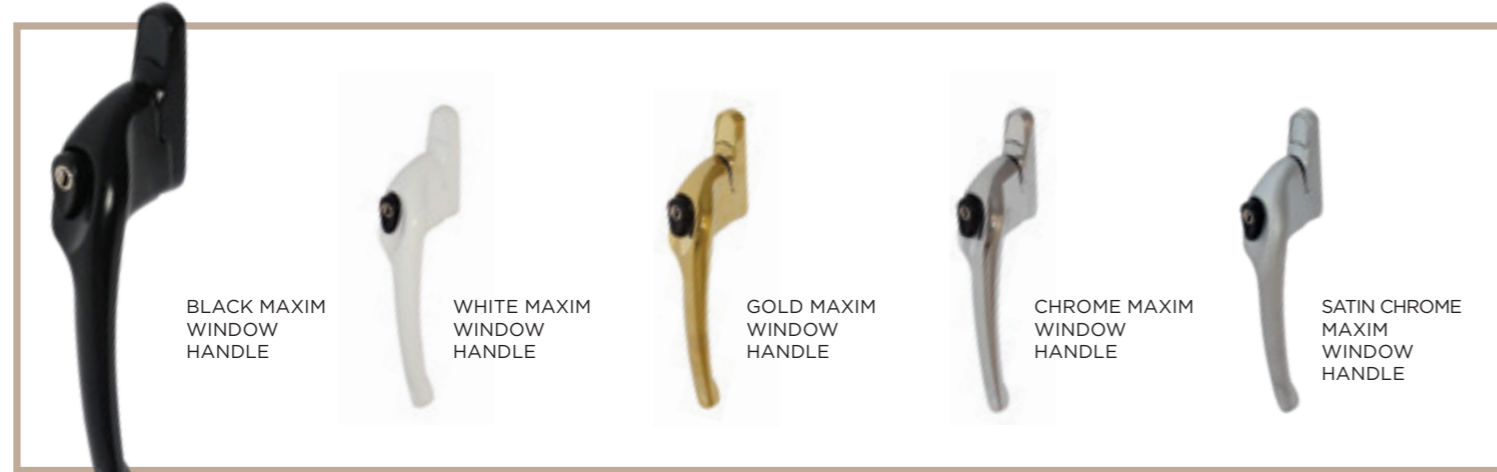

Aluco Steel

Manufactured in the UK

Aluco Steel

EXTERIOR STEEL LOOK FURNITURE

Traditional Range

The traditional range of window and door handles are available in a choice of Bulb and Round Ring designs and are all available in a range of 6 finishes. All furniture options are perfectly suited, so window and door options will match perfectly.

Aluco Steel Look Window Handle

Replicates the appearance of a traditional cockspur handle and perfectly compliments the steel look window design. Available in:

- SATIN CHROME
- GUNMETAL
- ANTIQUE BLACK
- DARK BRONZE

Ventiss Range

The Ventiss range of window handles offers a multitude of contemporary handle designs and colour combinations, the 360 and Teardrop designs.

360

TEARDROP

Art Deco Range

For that truly Art Deco look, this range of suited window and door handles are available in black and solid brass for a spectacular finish to your windows and doors.

EXTERIOR COLLECTION FURNITURE

Window & Door Range

The range of standard window and door handles are both available in colour matched white, black, gold and chrome finishes. Standard on all Exterior steel look window and doors.