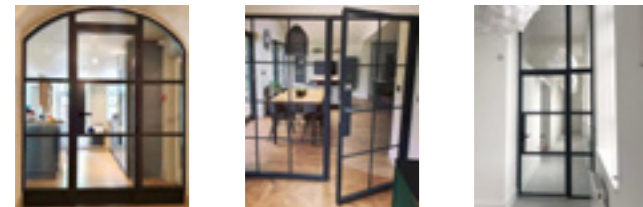

alühome

Inspired | Refined | Bespoke

INTERIOR STEEL LOOK SINGLE DOORS

With classic details like handle back plates, slim horizontal and vertical glazing bars, bottom kick plates, rose back plate handles as well as the bespoke Floating Lock.