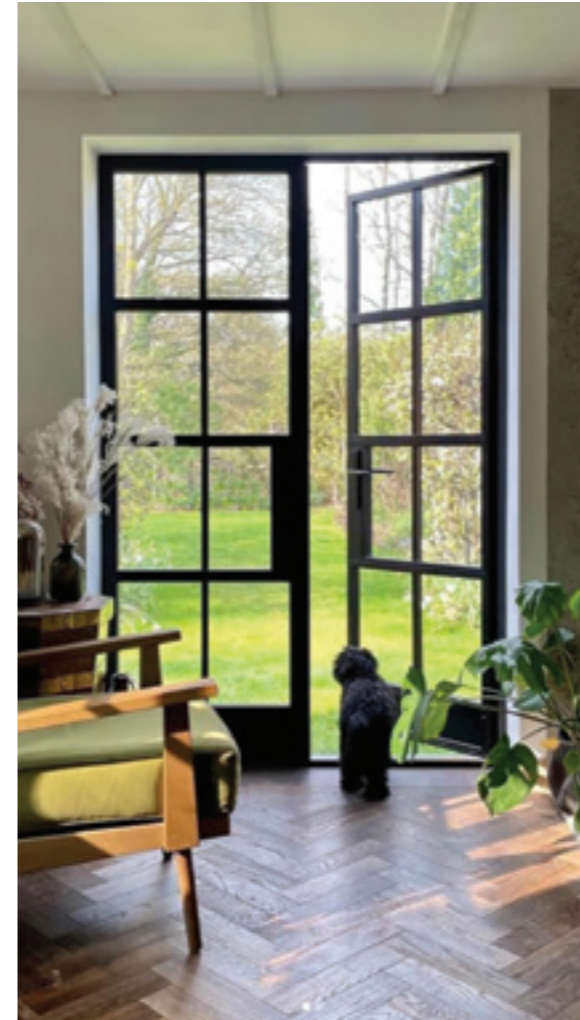

ALUCO™ EXTERIOR STEEL LOOK COLLECTION

The Aluco steel look system uses modern high performing materials to create traditional steel look style doors, screens, partitions and windows. Delivering classic industrial finish products with slim sightlines, to provide maximum natural light whilst delivering thermal, security and weathering performance.

Key Features

- Fully crimped and glued corner joints for strength and weather sealing
- Range of shapes, raked and arched windows, doors and screens
- Very slim sightlines to maximise glass area and light
- Powder coated paint for durability and quality. Available in a range of smooth and textured finishes
- 28mm warm edge, argon filled double glazed units to all products. Doors and side screens toughened safety glass as standard
- Security multi-point locking to all windows and doors, designed specifically for steel look products
- Thermally broken profiles for enhanced energy performance
- Bespoke hand crafted manufacturing of all products in the UK

Check List

Thermal broken powder coated steel look frames

Aluco ☒ Steel ☐

28mm double glazed and single glazed options

Aluco ☒ Steel ☒

Multi-point security locking to all windows and doors

Aluco ☒ Steel ☒

Comprehensive shaped frame options

Aluco ☒ Steel ☒

Interior and exterior door, screen, partition and window configurations

Aluco ☒ Steel ☒

Equal glass sightlines for all products

Aluco ☒ Steel ☒

Range of furniture styles and options

Aluco ☒ Steel ☒

Air, water and wind resistant thanks to a dual seal system

Aluco ☒ Steel ☒

Manufactured in the UK

Aluco ☒ Steel ☒