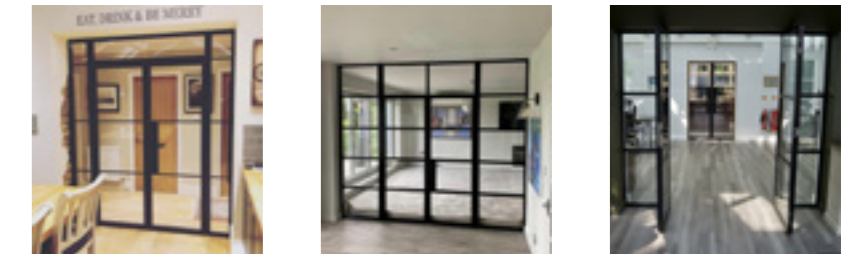

INTERIOR STEEL LOOK DOUBLE DOORS

Interior double doors have the same features as the single door. The door meeting stile is a one-piece design for added strength and is provided with a range of finger-bolts available in a range of lengths for easier operation and reach.