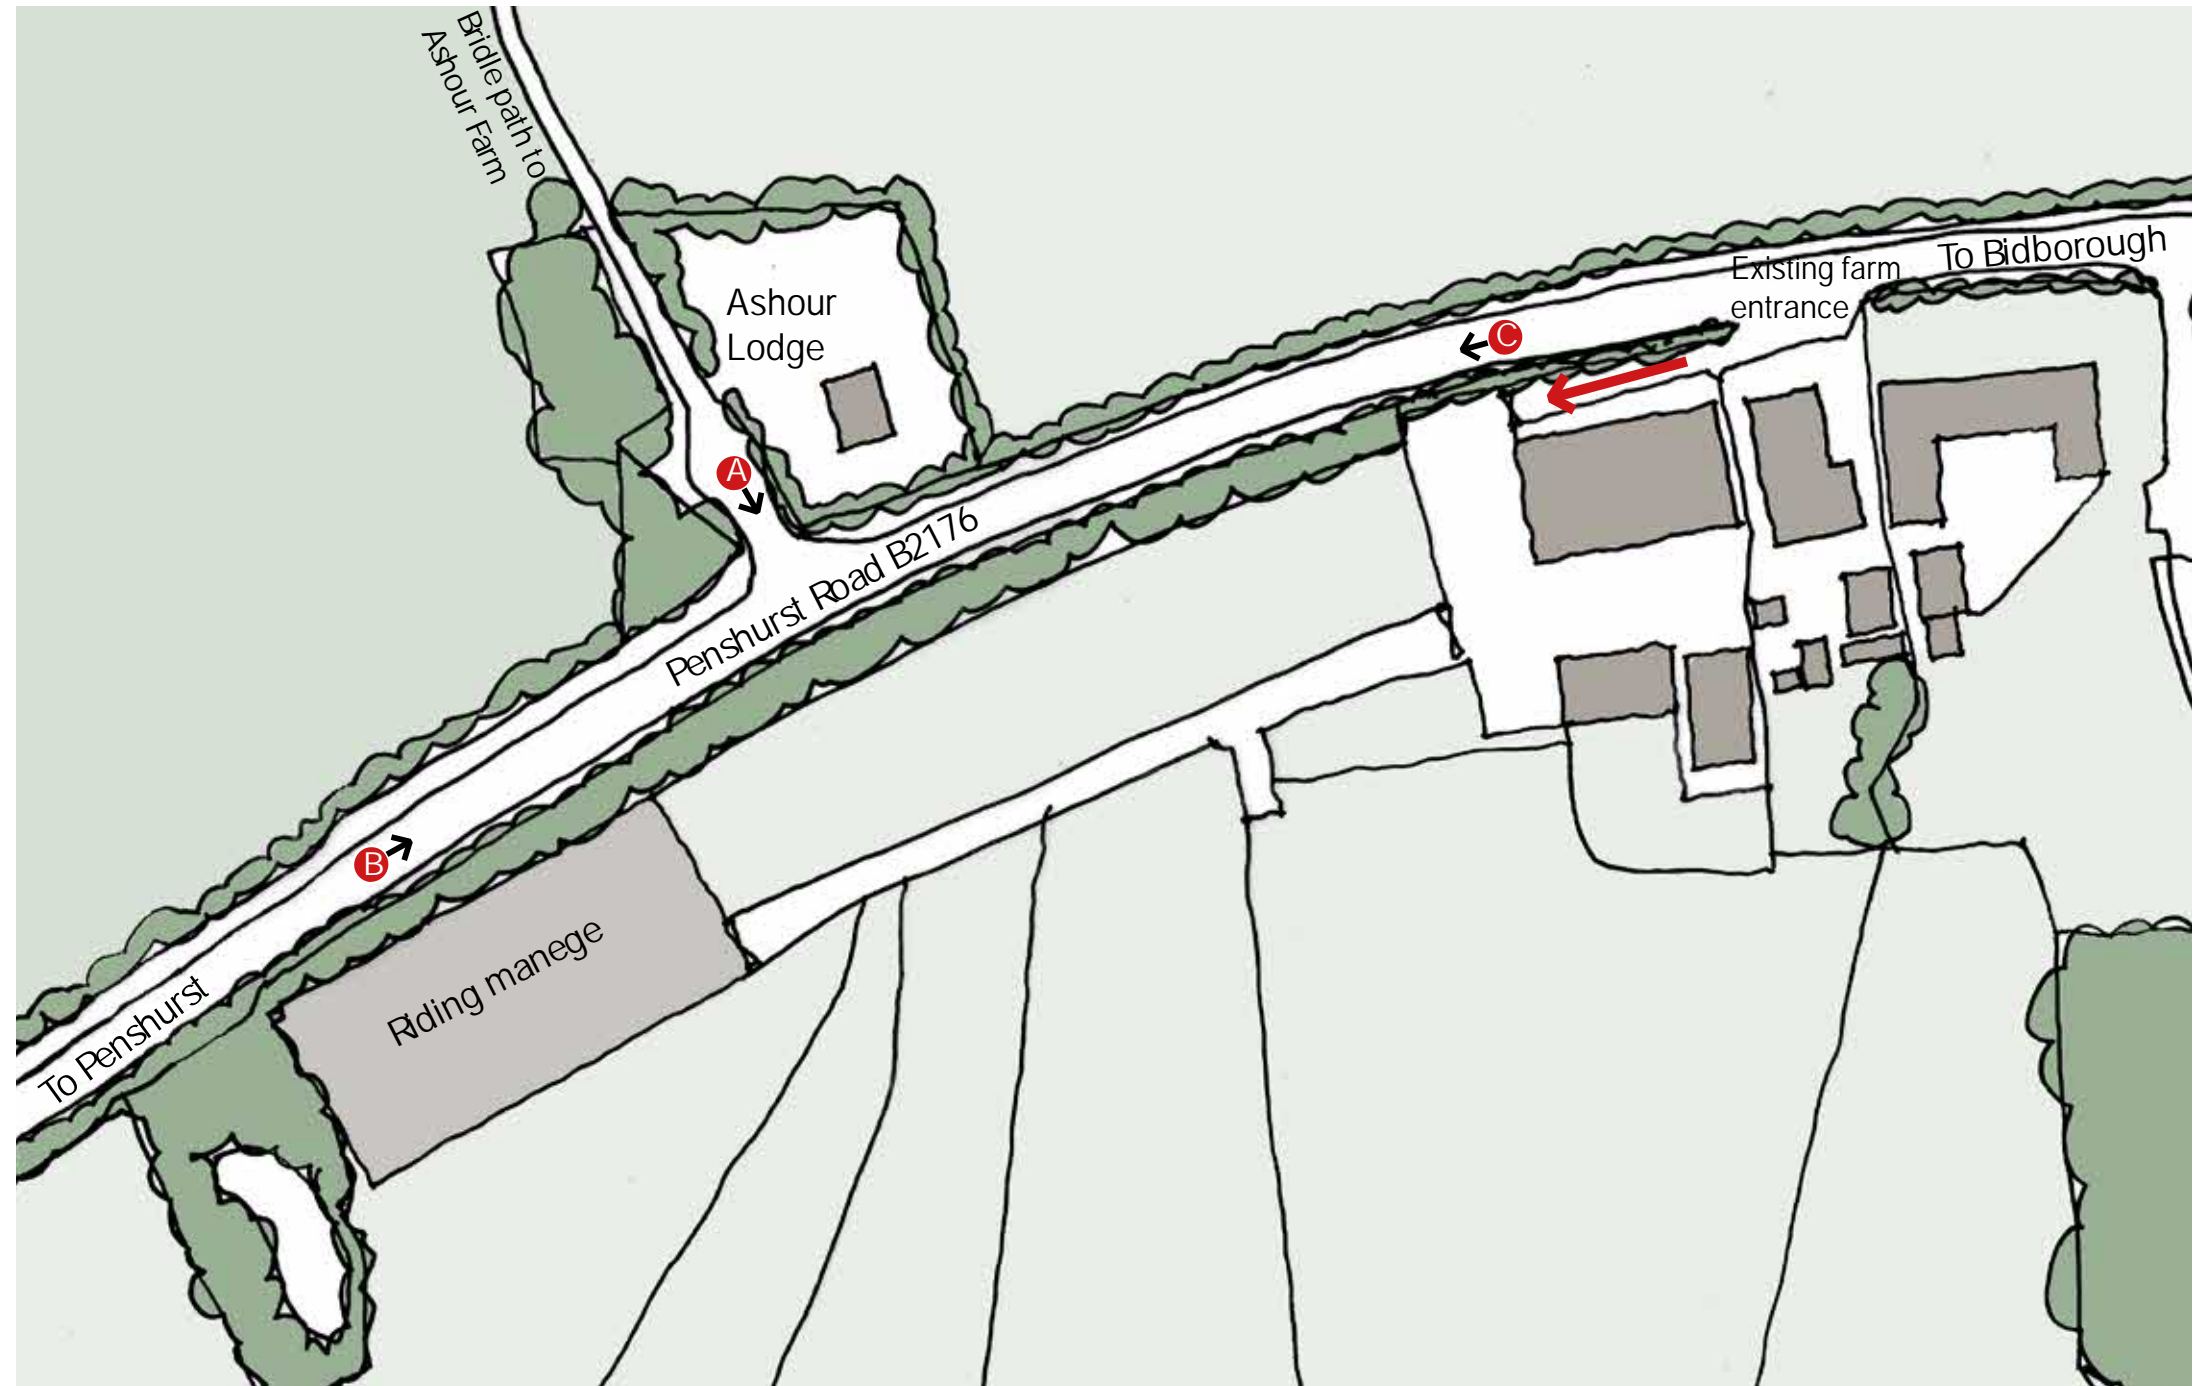

Clock House Farm, Penshurst Road, Bidborough, Kent, TN3 0LW

Existing Site Plan and Photographs 1 November 2023

408-02

Scale 1:1000 (A3)

View A Looking south along bridlepath

View B Looking northeast along Penshurst Road

View C Looking southwest along Penshurst Road

0 25 50 100m

Louise Hooper Landscape Architect

a: Latterhams Penshurst Tonbridge Kent TN11 8DL

LHLA

w: louisehooper.co.uk i: @louisehooperlandscapearchitect