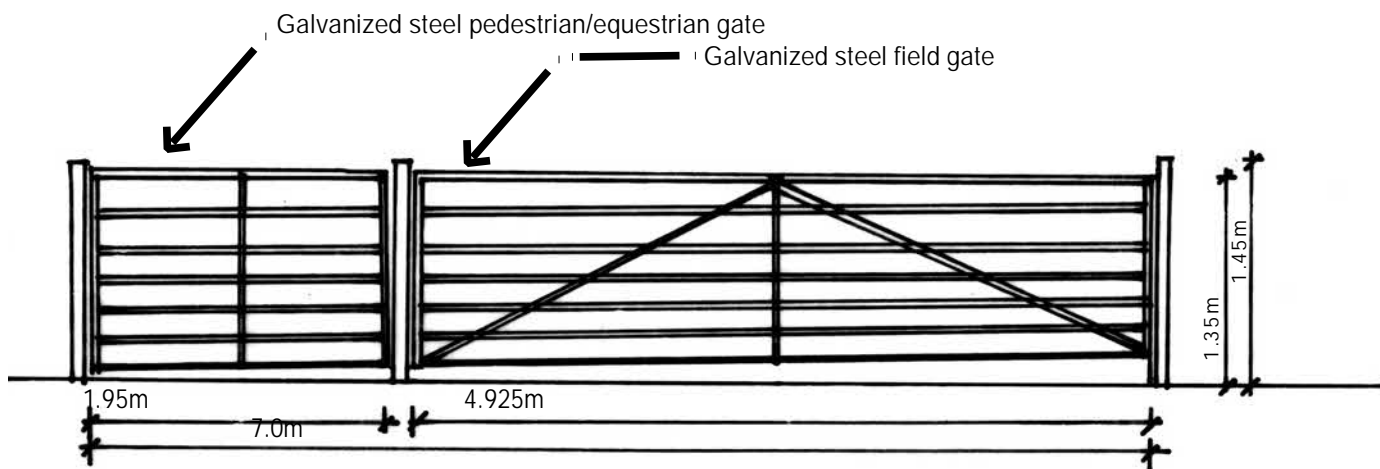

Clock House Farm, Penshurst Road, Bidborough, Kent, TN3 0LW Existing & Proposed Elevations

December 2023 408-07 Scale 1:50 (A4)

Existing elevation

Proposed elevation

Scale 1:50 (A4)

Louise Hooper Landscape Architect