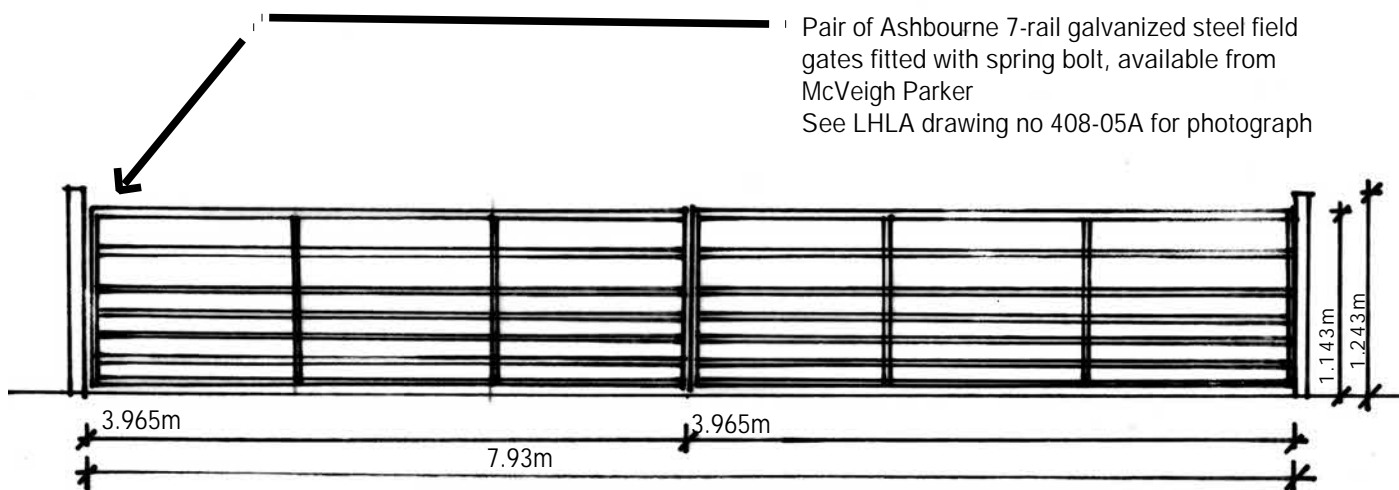

Clock House Farm, Penshurst Road, Bidborough, Kent, TN3 0LW Existing & Proposed Elevations

December 2023 408-07 Scale 1:50 (A4)

Existing elevation

Proposed elevation

Scale 1:50 (A4)

Louise Hooper Landscape Architect