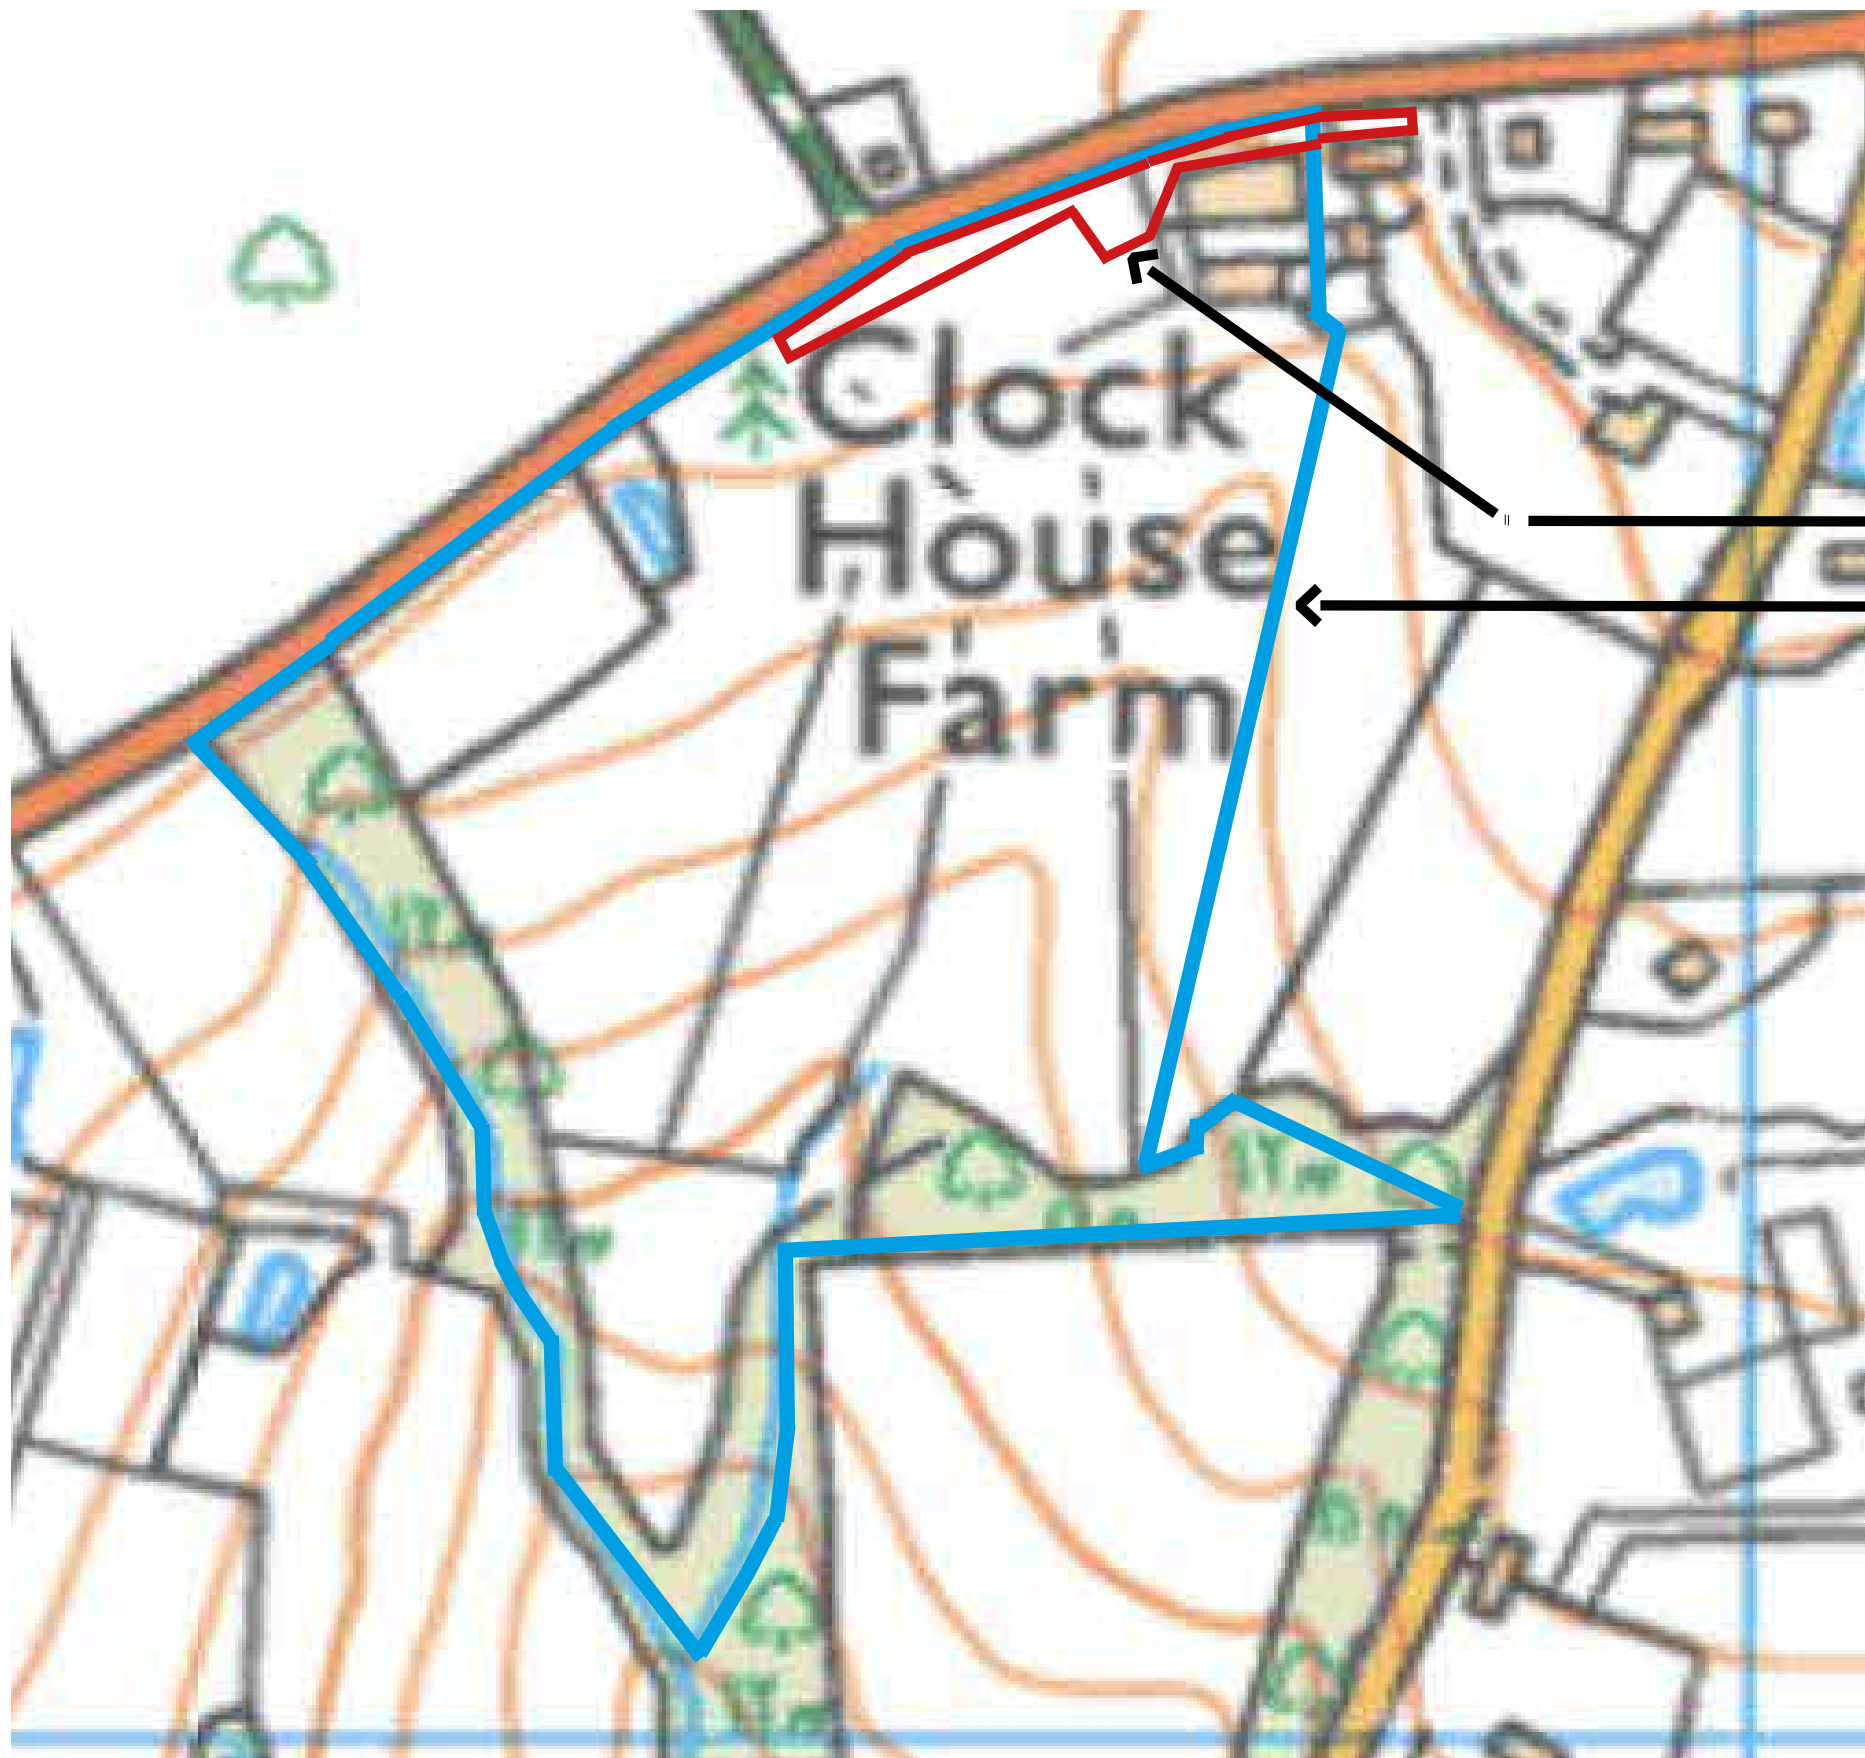

Clock House Farm, Penshurst Road,  
Bidborough, Kent, TN3 0LW

Location Plan

Scale 1:2500 (A3)

November 2023

408-01B

Site boundary outlined in red

Ownership boundary outlined in blue

Rev A 30.11.23 Site boundary adjusted

Rev B 14.01.24 Site boundary adjusted to include existing entrance to be closed off

Scale 1:2500 (A3)

0 50 100 150 200 250 metres

L H L A

Louise Hooper Landscape Architect

a: Latterhams Penshurst Tonbridge Kent TN11 8DL