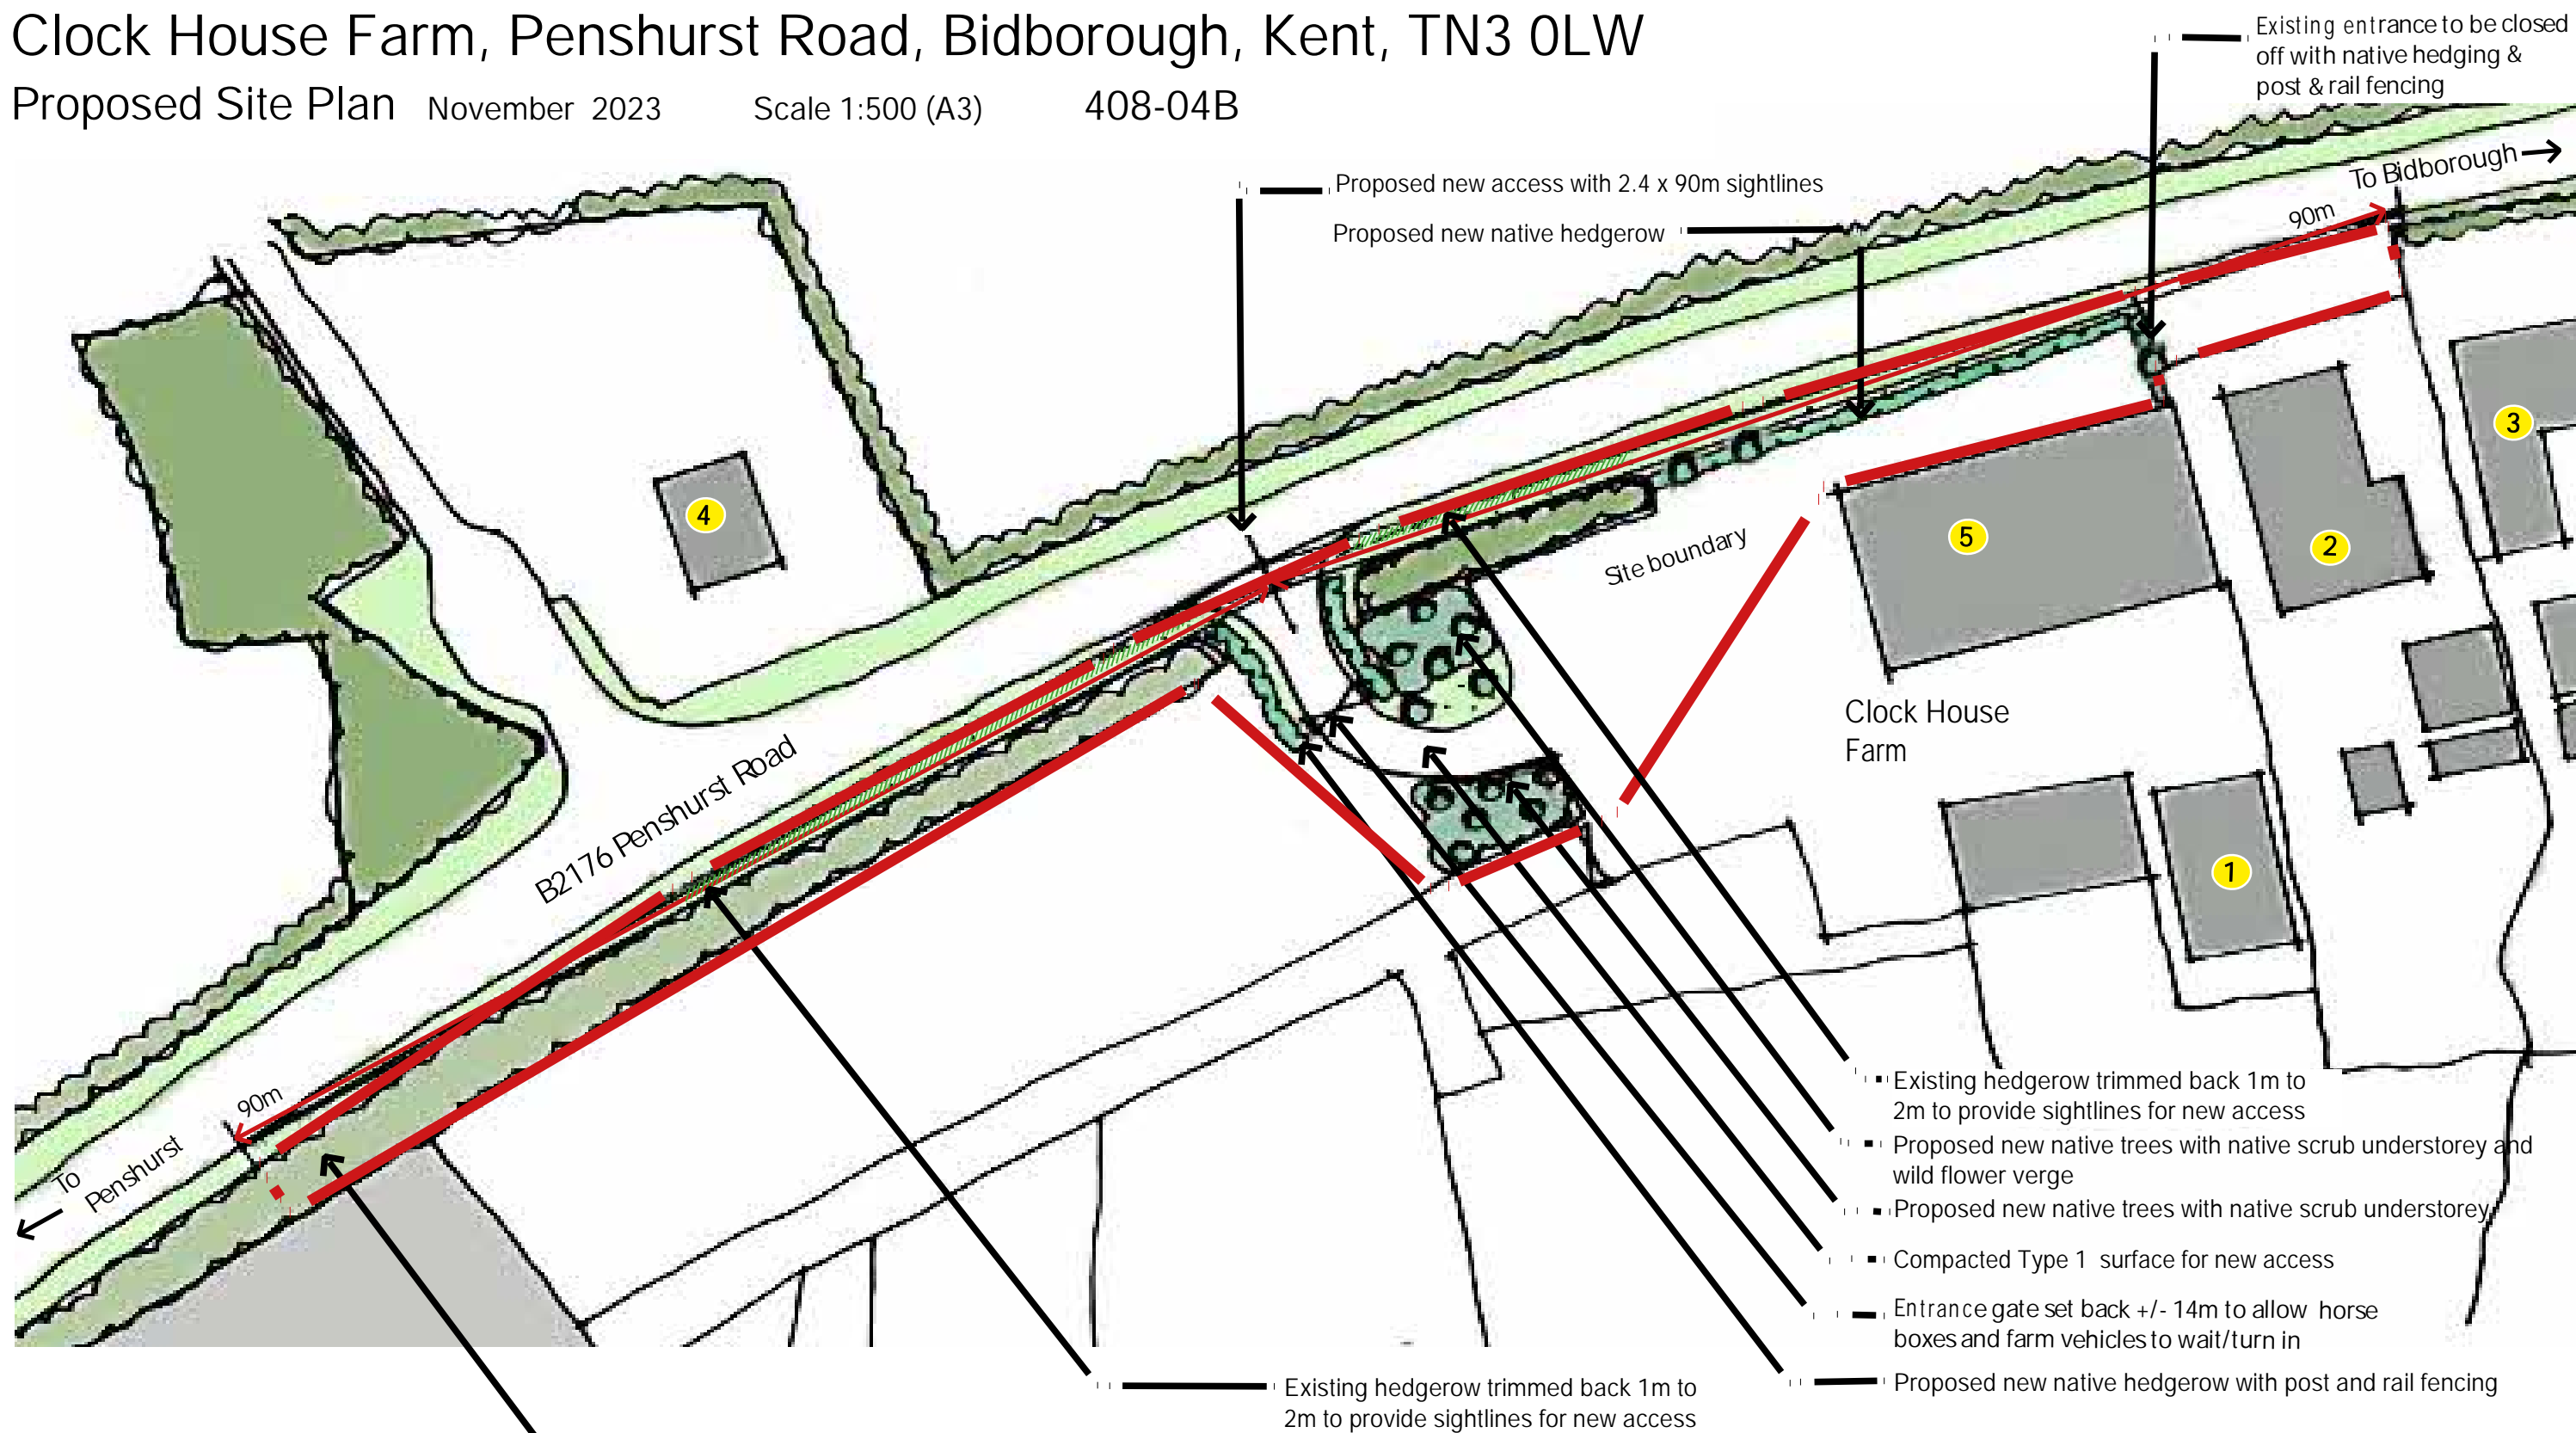

Clock House Farm, Penshurst Road, Bidborough, Kent, TN3 0LW

Proposed Site Plan November 2023

Scale 1:500 (A3)

408-04B

- 1 The Studio Clock House Farm
- 2 Stable Cottage
- 3 The Clockhouse
- 4 Ashour Lodge
- 5 Stable Barn

Rev A 30.11.23 Site boundary adjusted
 Rev B 14.01.24 Site boundary adjusted to include existing entrance to be closed off

Existing tree line retained

Scale 1:500 (A3)

LHLA

Louise Hooper Landscape Architect