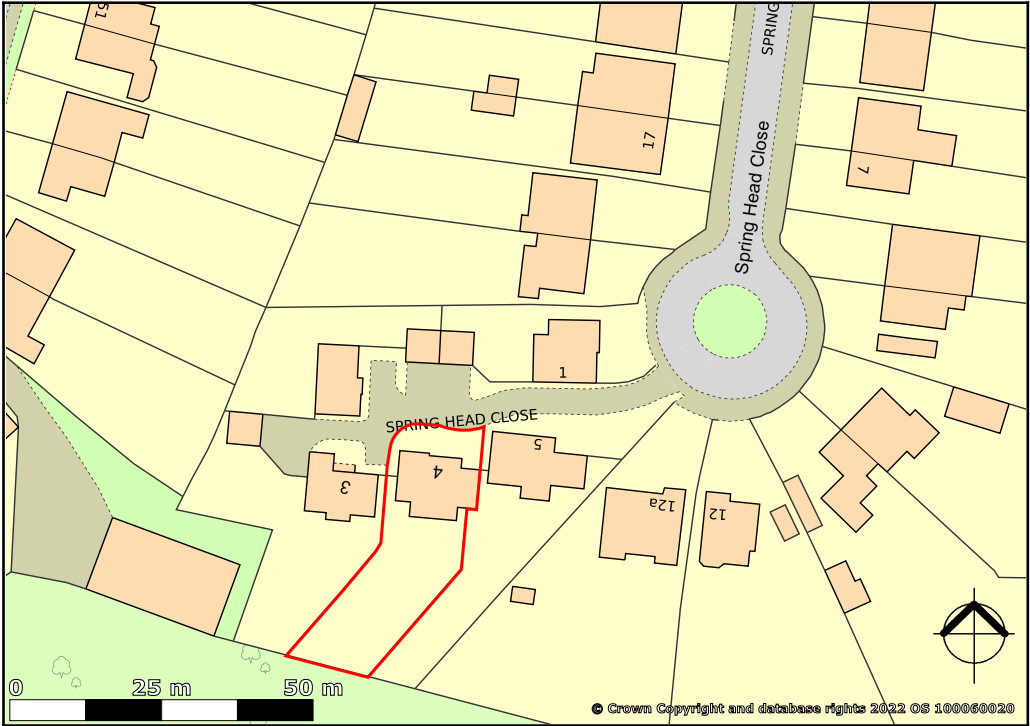

4 Spring Head Close, Kemsing, Sevenoaks, TN15 6FE

created on edozo

Plotted Scale - 1:1,250