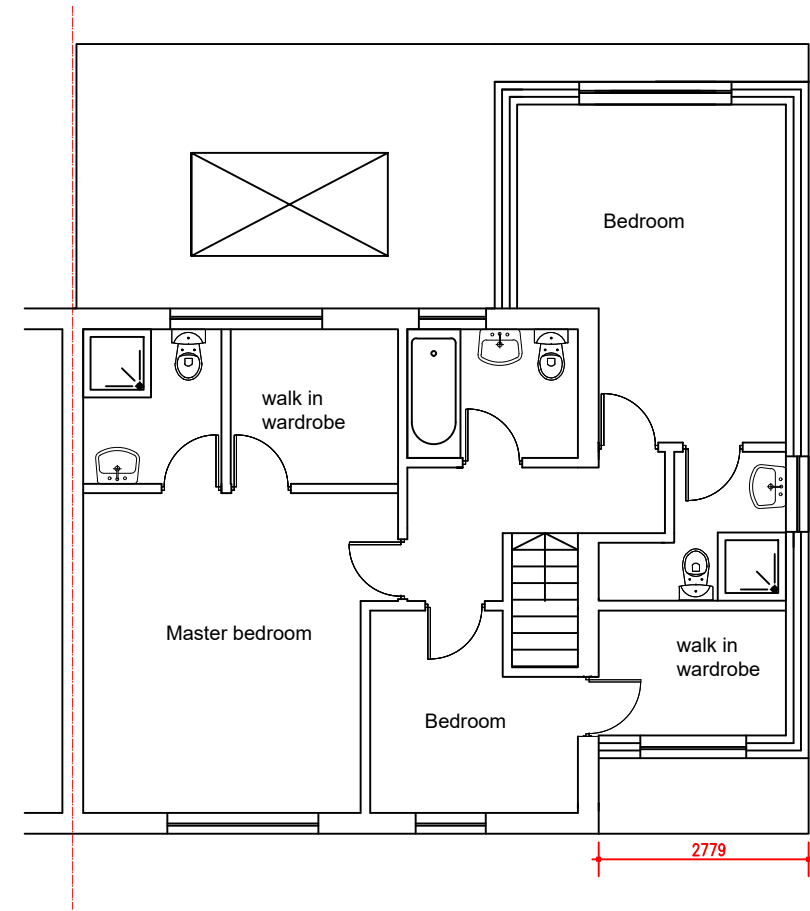

SCALE - 1 : 100.

APPROVED FIRST FLOOR PLAN

PROPOSED FIRST FLOOR PLAN

M C S DESIGN Architectural Services Millennium Creative Services Design 53 Westmead, Windsor, SL4 3NN mob: 07989319224 tel: 01753 869117 fax: 01753 869117 www.mcsdesignservices.co.uk email: info@mcsdesignservices.co.uk	client MR. AHMAD KHAN	site 46 NEWNHAM GARDENS, NORTHOLT, UB5 4LN	project 2 STOREY SIDE AND PART REAR EXTENSION	title APPROVED AND PROPOSED FIRST PLANS	status: Variation of approved application ref: 223935HH	scale 1:100 @ A3	drawn Kaleem Janjua B.Arch.
					drawing number: AK/PLAN/004	date 17th January 2024	revision