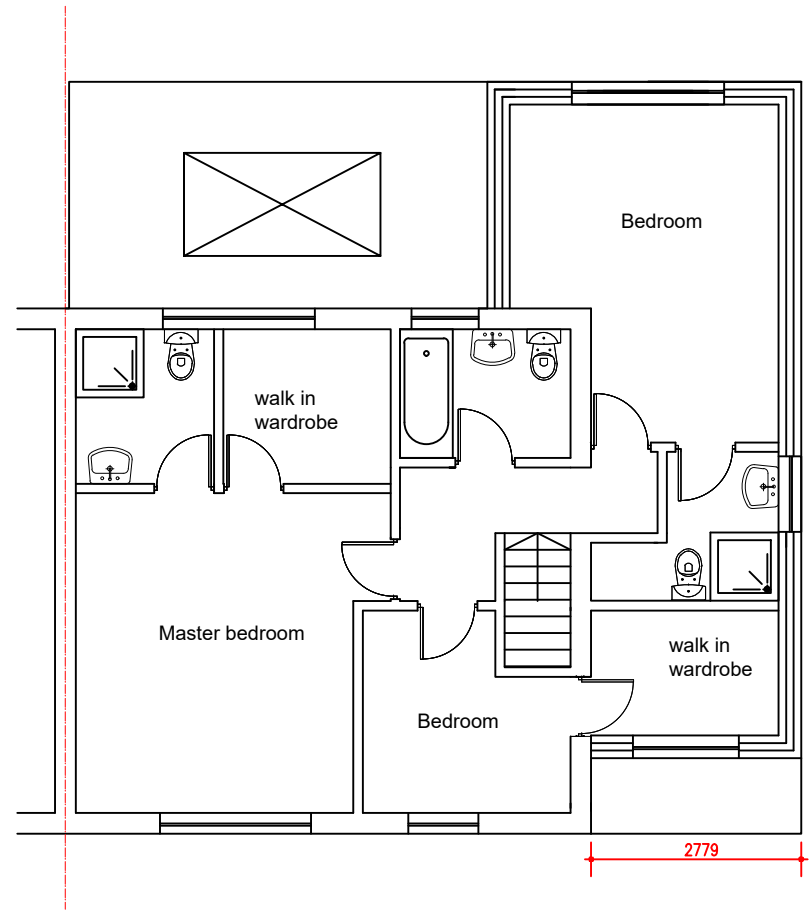

SCALE - 1 : 100.

APPROVED FIRST FLOOR PLAN

PROPOSED FIRST FLOOR PLAN

M C S DESIGN Architectural Services Millennium Creative Services Design 53 Westmead, Windsor, SL4 3NN mob: 07989319224 tel: 01753 869117 fax: 01753 869117 www.mcsdesignservices.co.uk email: info@mcsdesignservices.co.uk	client MR. AHMAD KHAN	site 46 NEWNHAM GARDENS, NORTHOLT, UB5 4LN	project 2 STOREY SIDE AND PART REAR EXTENSION	title APPROVED AND PROPOSED FIRST PLANS	status: Variation of approved application ref: 223935HH	scale 1:100 @ A3	drawn Kaleem Janjua B.Arch.
					drawing number: AK/PLAN/004	date 17th January 2024	revision