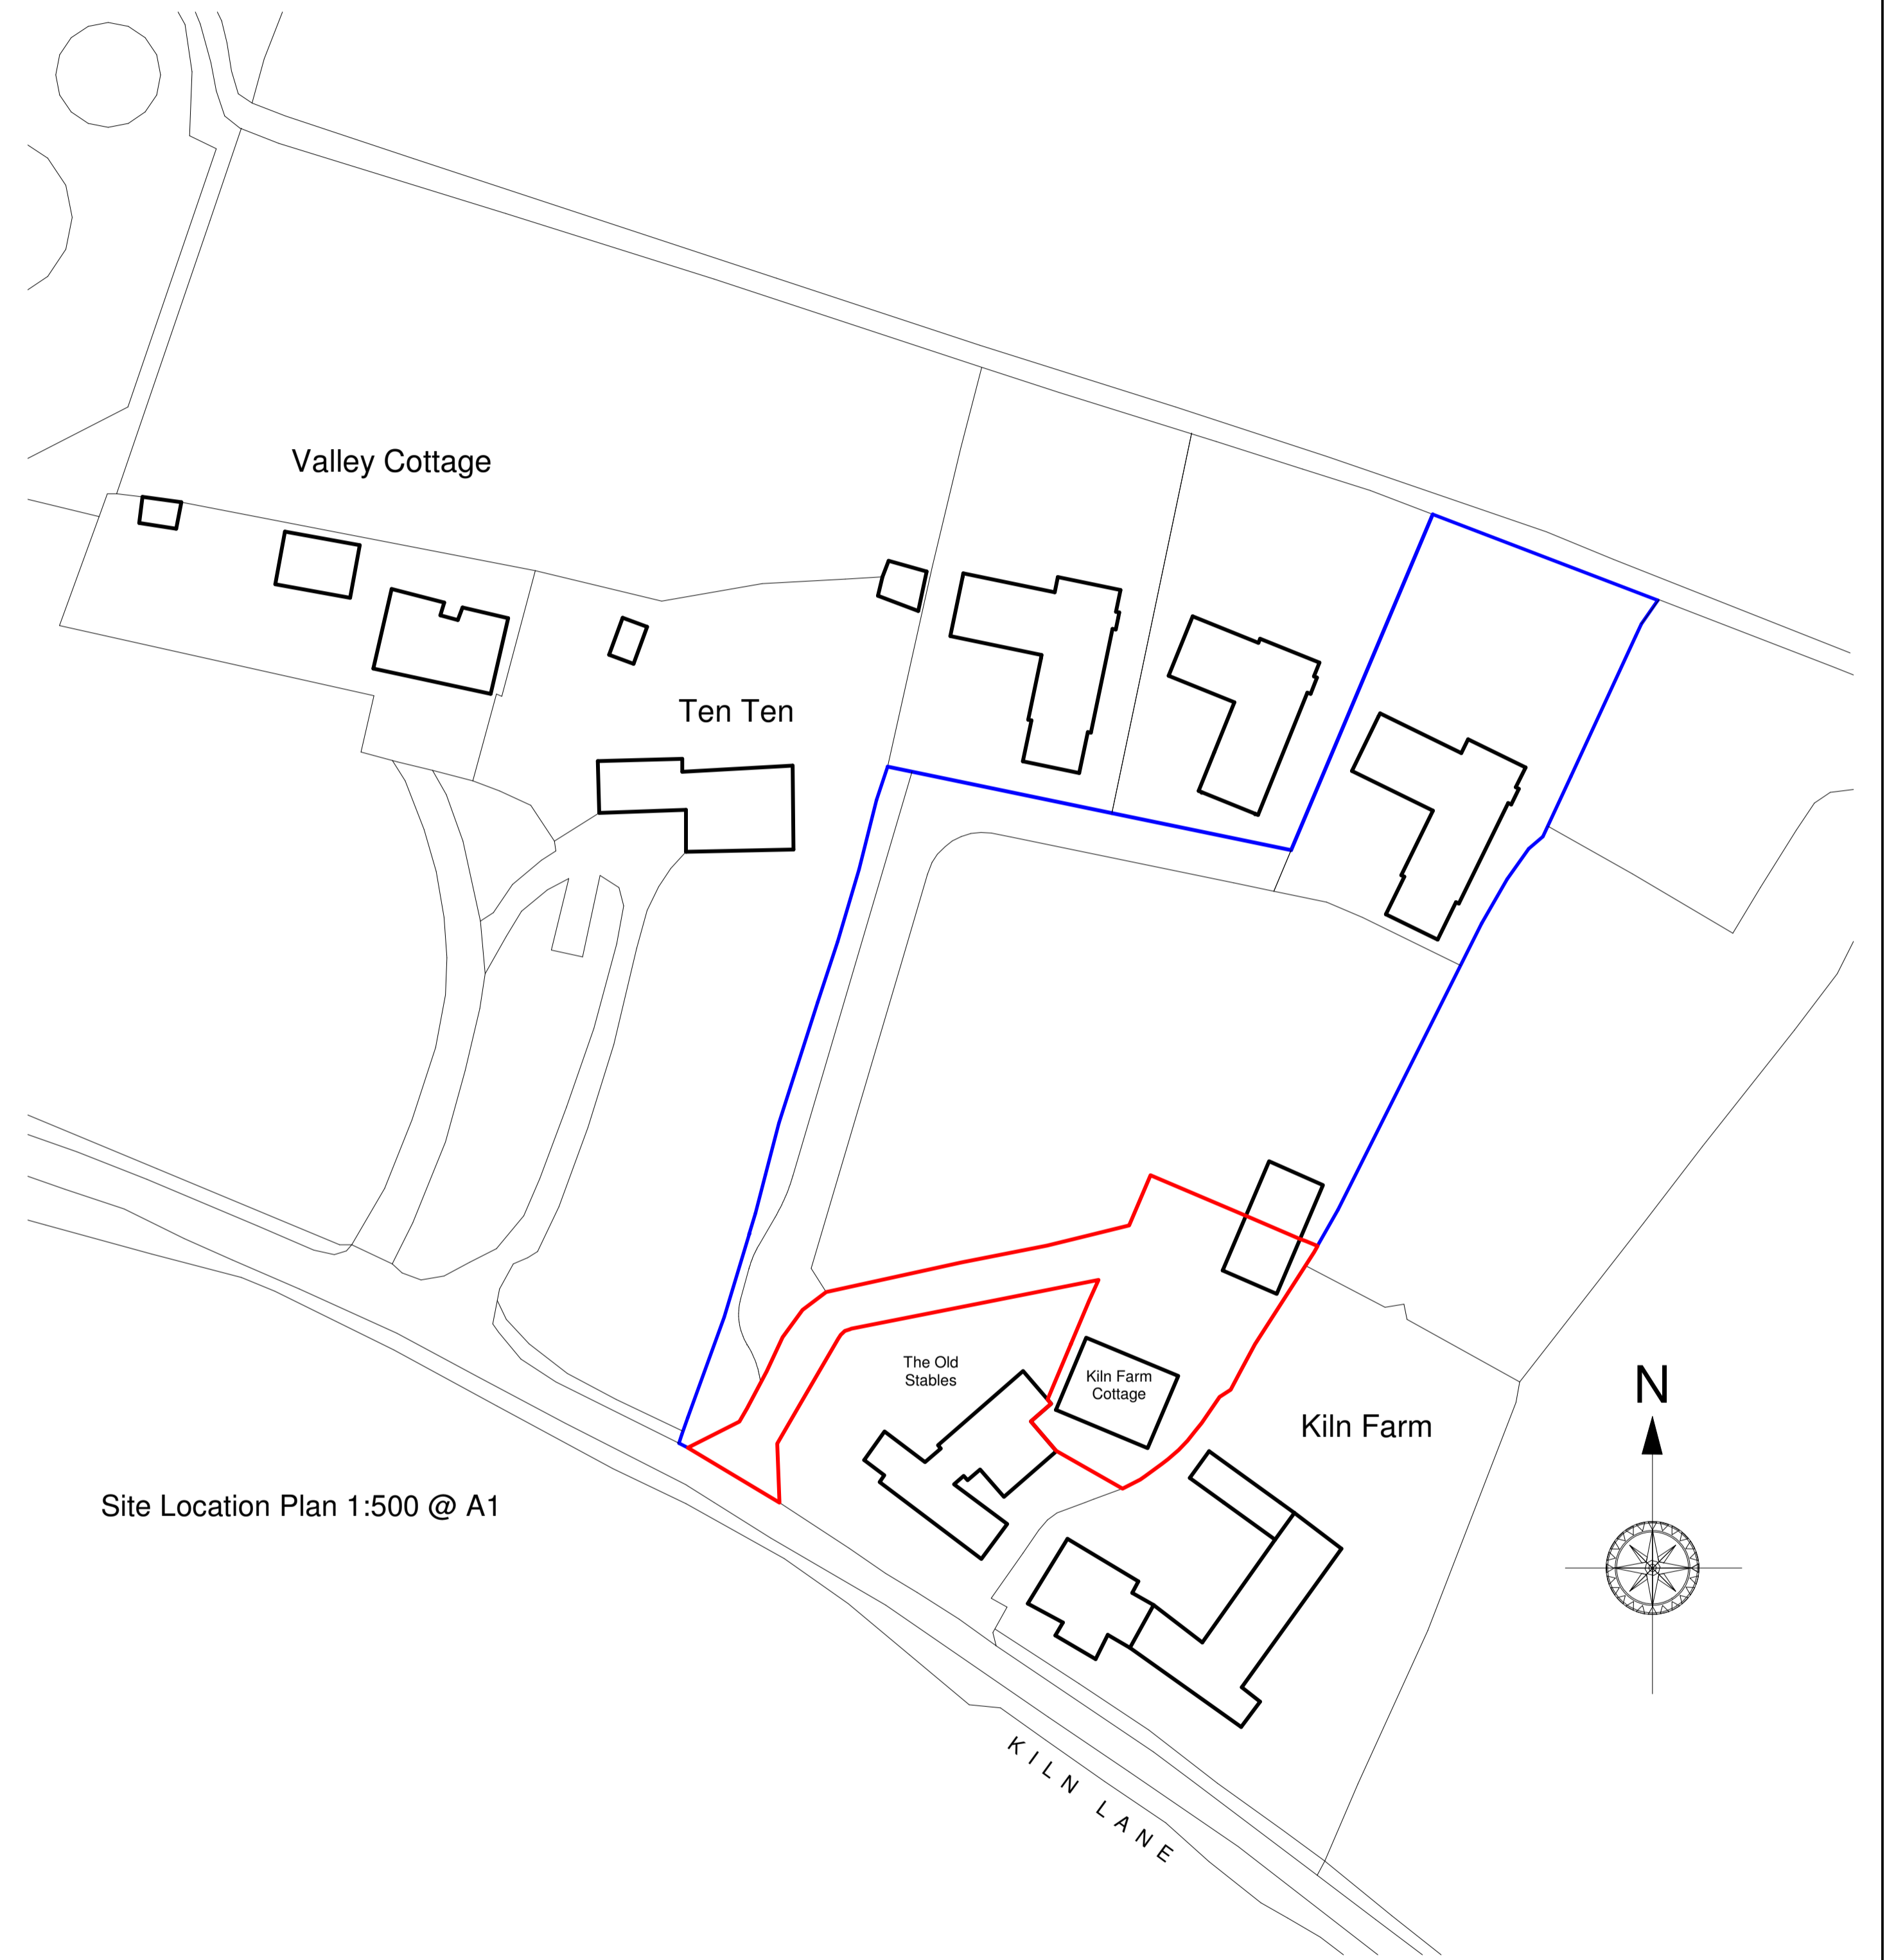

Site Location Plan 1:500 @ A1

Anglia Design

architects . surveyors

KILN FARM COTTAGE, KILN LANE, ELMSWELL, SUFFOLK.

PROPOSED SITE PLAN

Proposed Extensions to Kiln Farm Cottage,
Kiln Lane, Elmswell, Bury St. Edmunds,
Suffolk, IP30 9QR.

For Mr. J. Tuzinkiewicz

Date: Jan. 2024 Scale: 1:100 Dwg No. TL-4211-24-1A

Proposed Site Plan