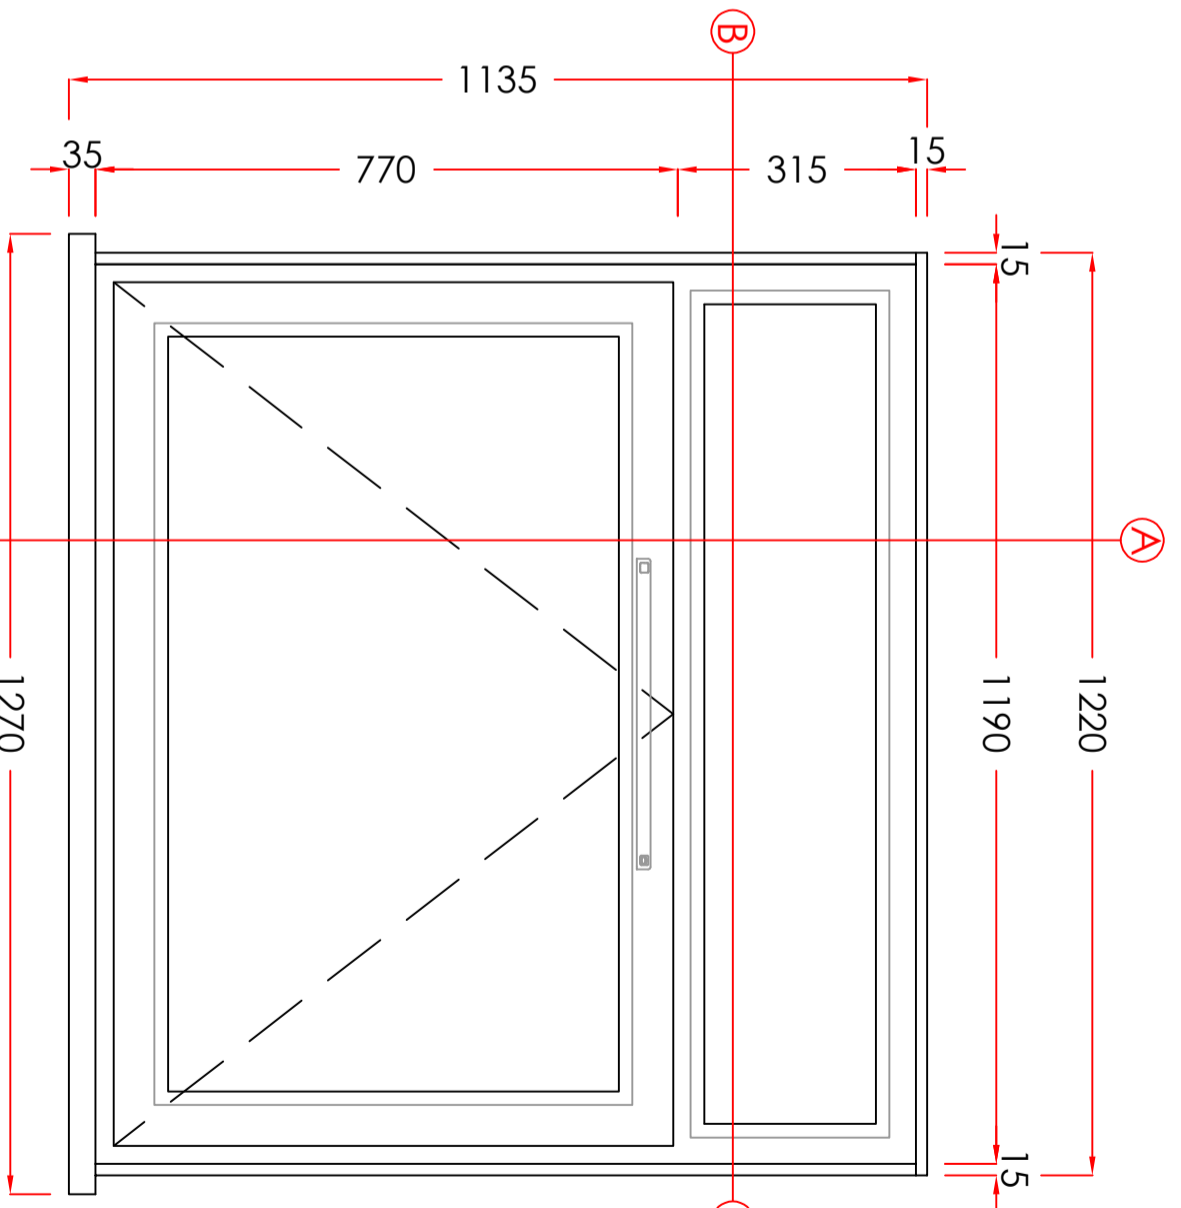

0 100 200 300 400 500 600 700 800 900 1000 1100 1200 1300 1400 1500

100 200 300 400 500 600 700 800 900 1000 1100 1200 1300 1400 1500

Scale Bar
1:10 (mm)

THESE DRAWINGS ARE THE PROPERTY OF ANGLIAN HOME IMPROVEMENTS AND MUST NOT BE USED, DISTRIBUTED, LOANED OR COPIED WITHOUT THE EXPRESS PERMISSION OF ANGLIAN HOME IMPROVEMENTS.

VIEWED EXTERNALLY

MATERIAL - PVCU
INTERNAL & EXTERNAL COLOUR - WHITE
GLAZING - 24MM SEALED UNITS

5. BEDROOM

6. BEDROOM

MATERIAL - PVCU
INTERNAL & EXTERNAL COLOUR - WHITE
GLAZING - 24MM SEALED UNITS

CONTRACT No.: 30397234

date: 03/01/2024

PROPOSED: WINDOW REPLACEMENT
AT: 3 BEACON COTTAGES
TALATON
EXETER
DEVON, EX5 2SA

Scale - 1:10
(Produced on A3 Paper)
Sheet 3 Of 4

Drawers Initials
SF