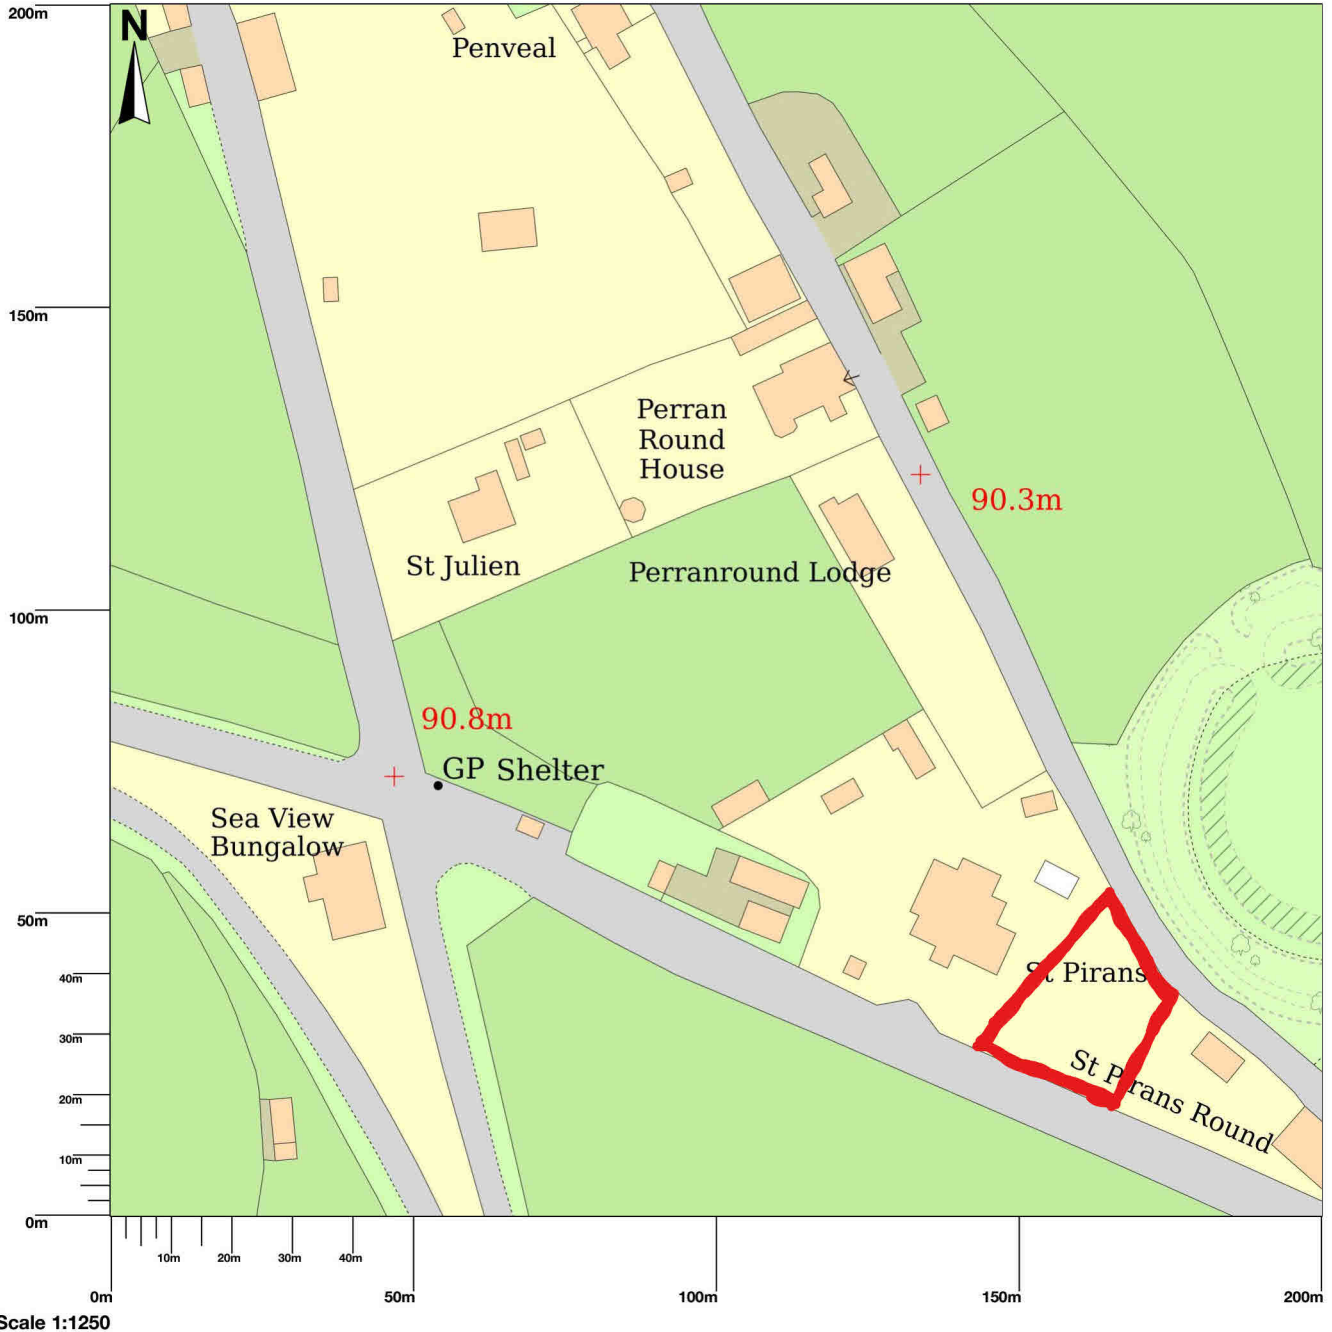

St. Pirans, Rose, Truro, TR4 9PF

© Crown copyright and database rights 2023 OS 100054135. Map area bounded by: 177686,54411 177886,54611.
Produced on 05 December 2023 from the OS National Geographic Database. Supplied by UKPlanningMaps.com.
Unique plan reference: p4e/uk/1033992/1393758