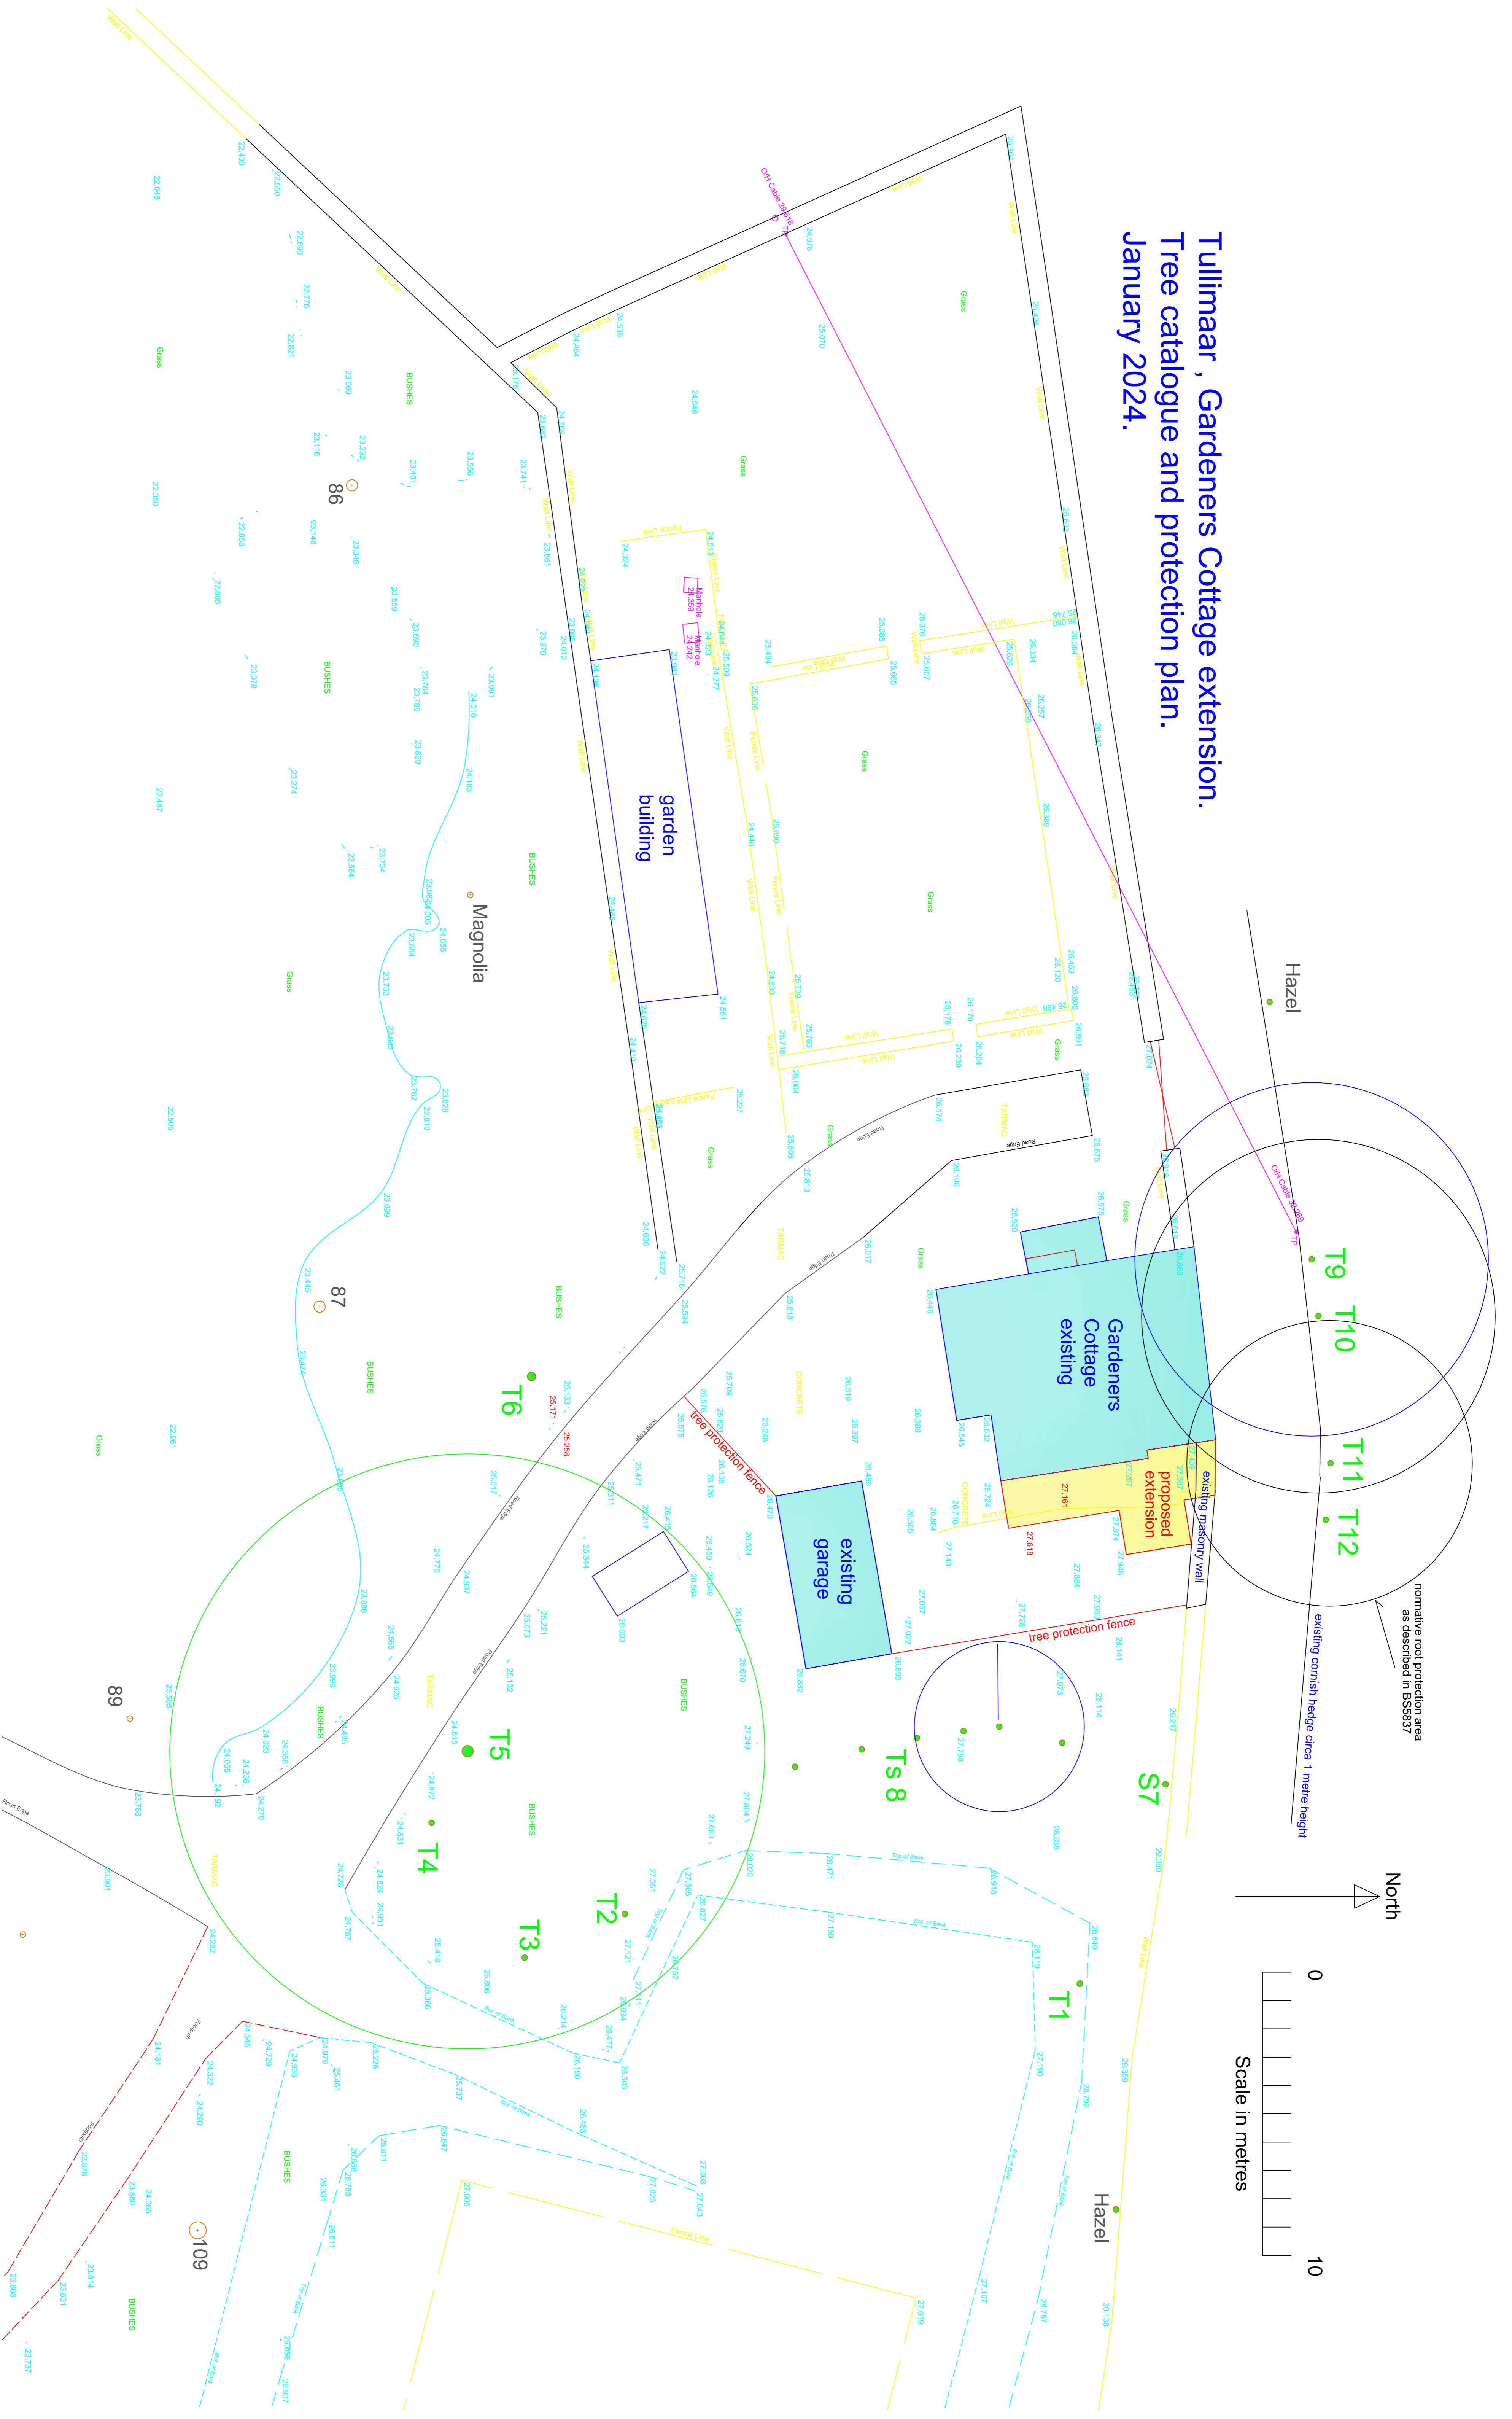

Tullimar, Gardeners Cottage extension. Tree catalogue and protection plan. January 2024.

normative root protection area as described in BS5837

existing cornish hedge circa 1 metre height

North