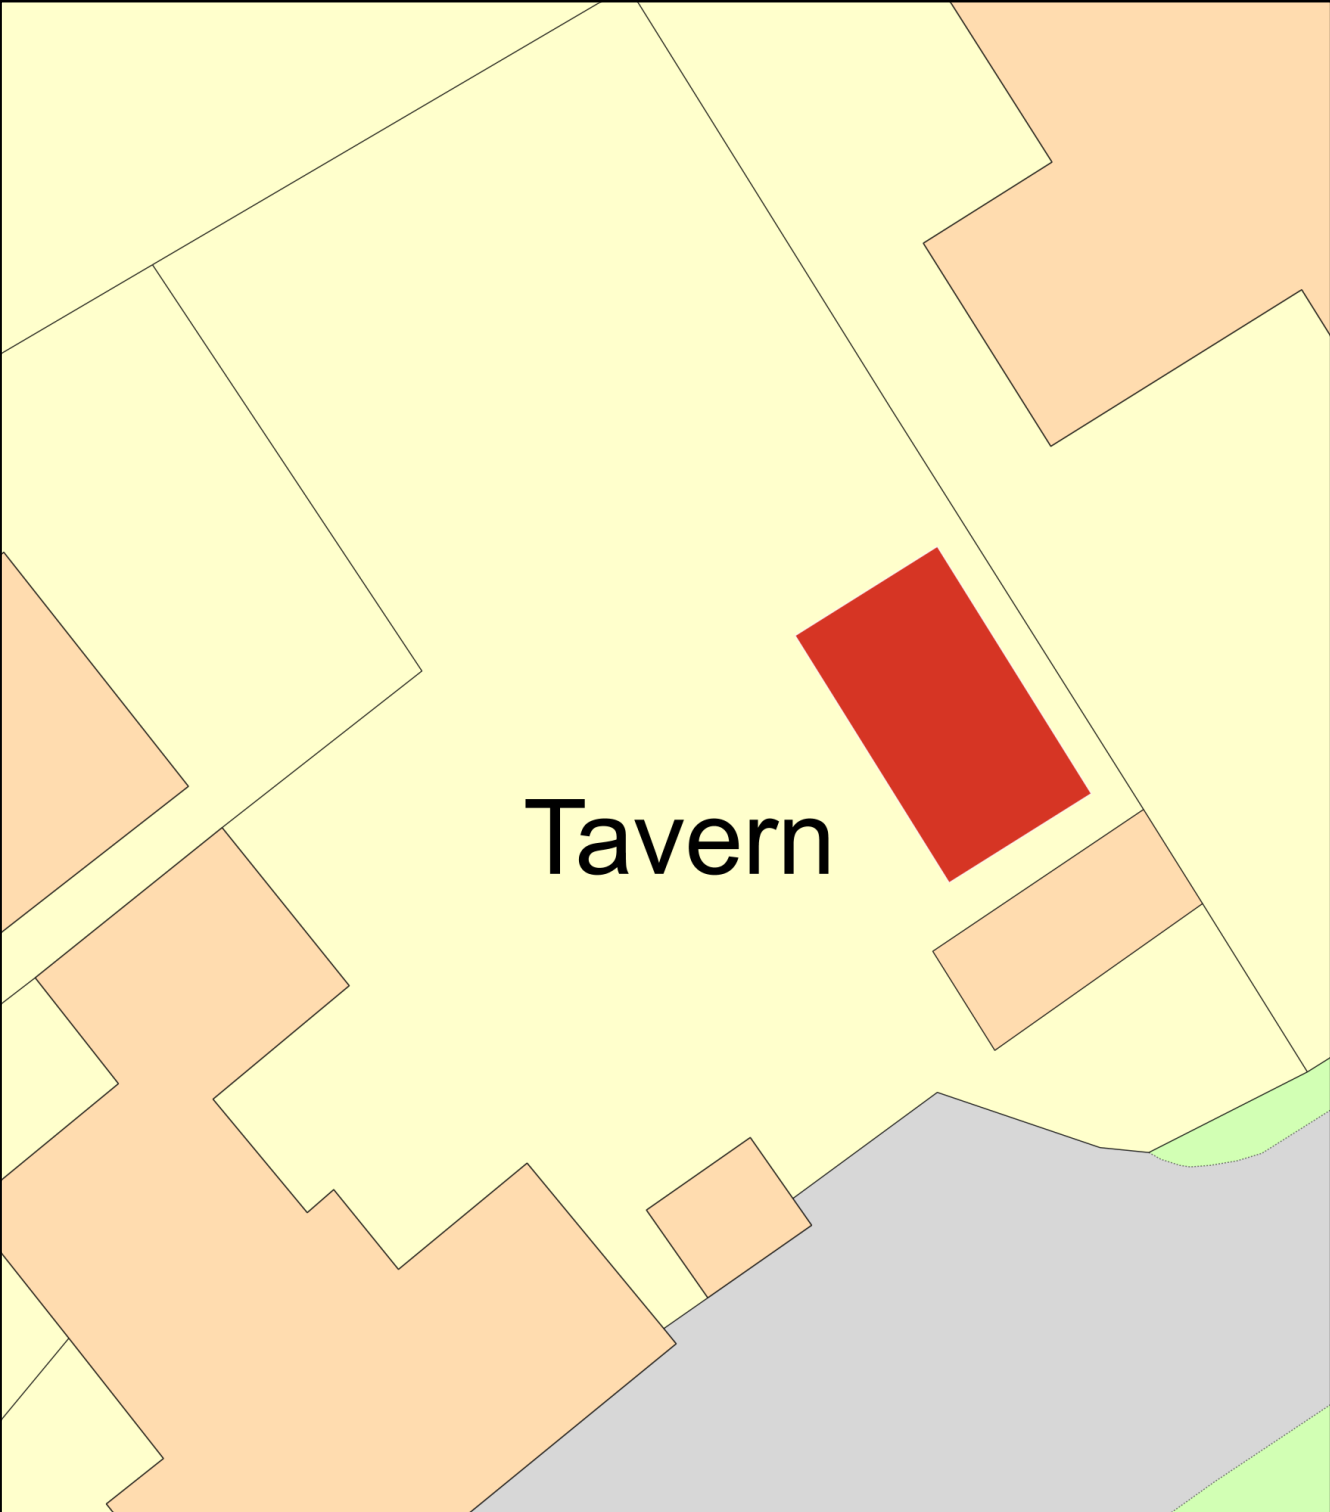

# Site Plan

Tavern

Plan Produced for: Carolynne Rowe

Date Produced: 14 Jan 2024

Plan Reference Number: TQRQM24014144659804

Scale: 1:200 @ A4