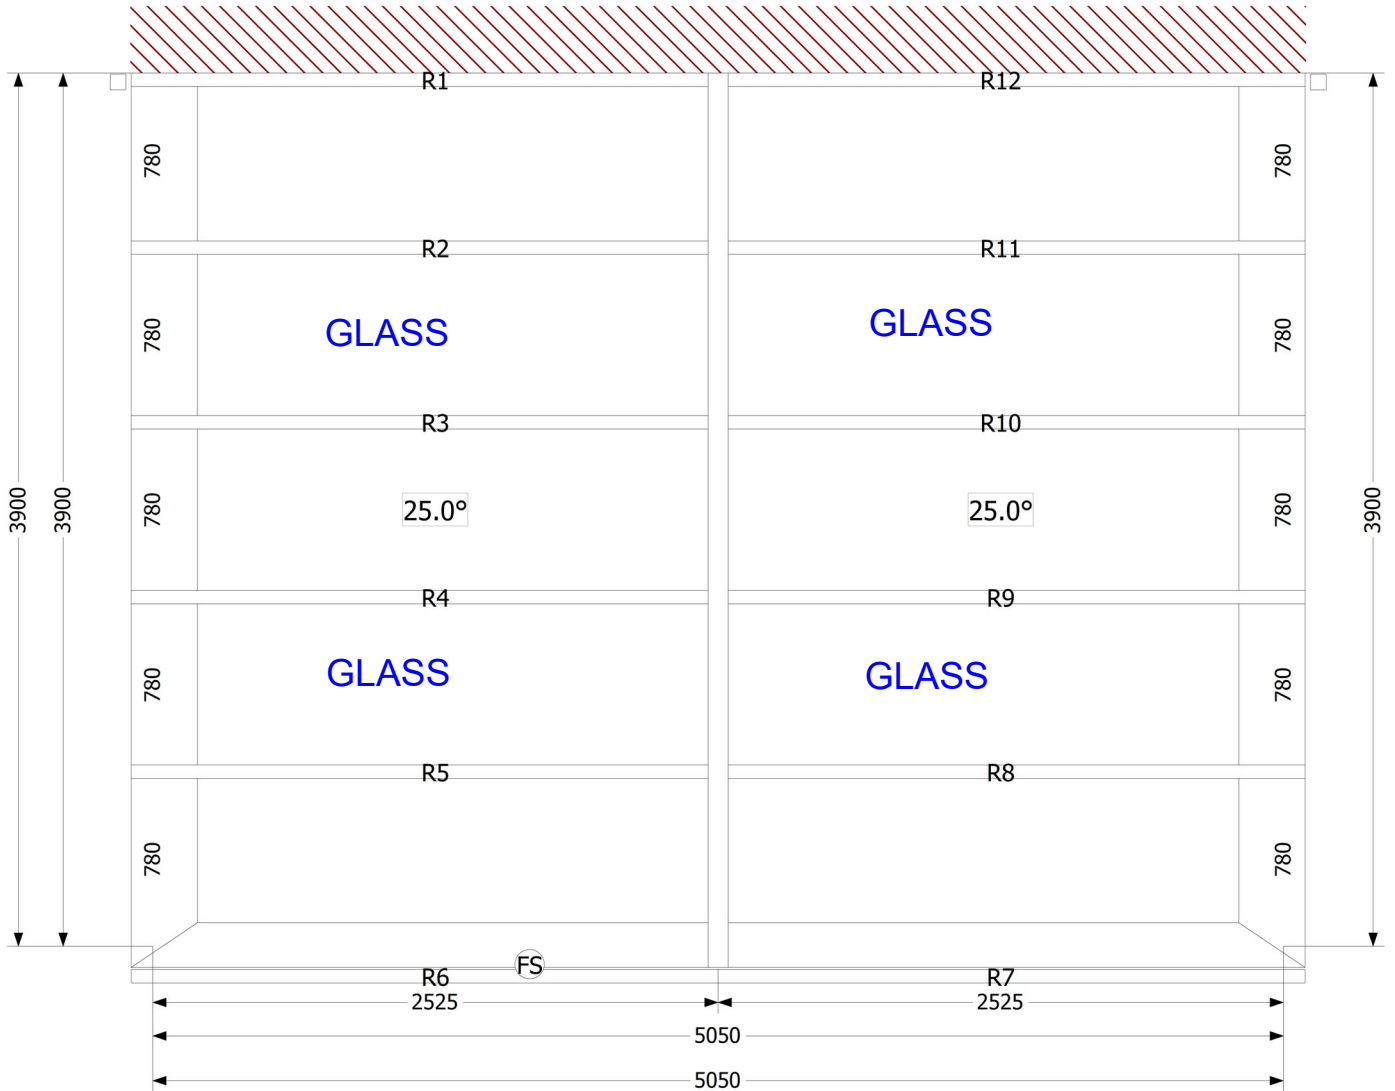

Internal Roof Sizes

01473 467171

for

Mr and Mrs Sturgeon

Technical Data

Roof Spec:
Carbon Grey Composite Tile
White Fascia, Soffit, Guttering and Downpipe

Pitches in (degrees) 25.0°, 0.0°, 25.0°