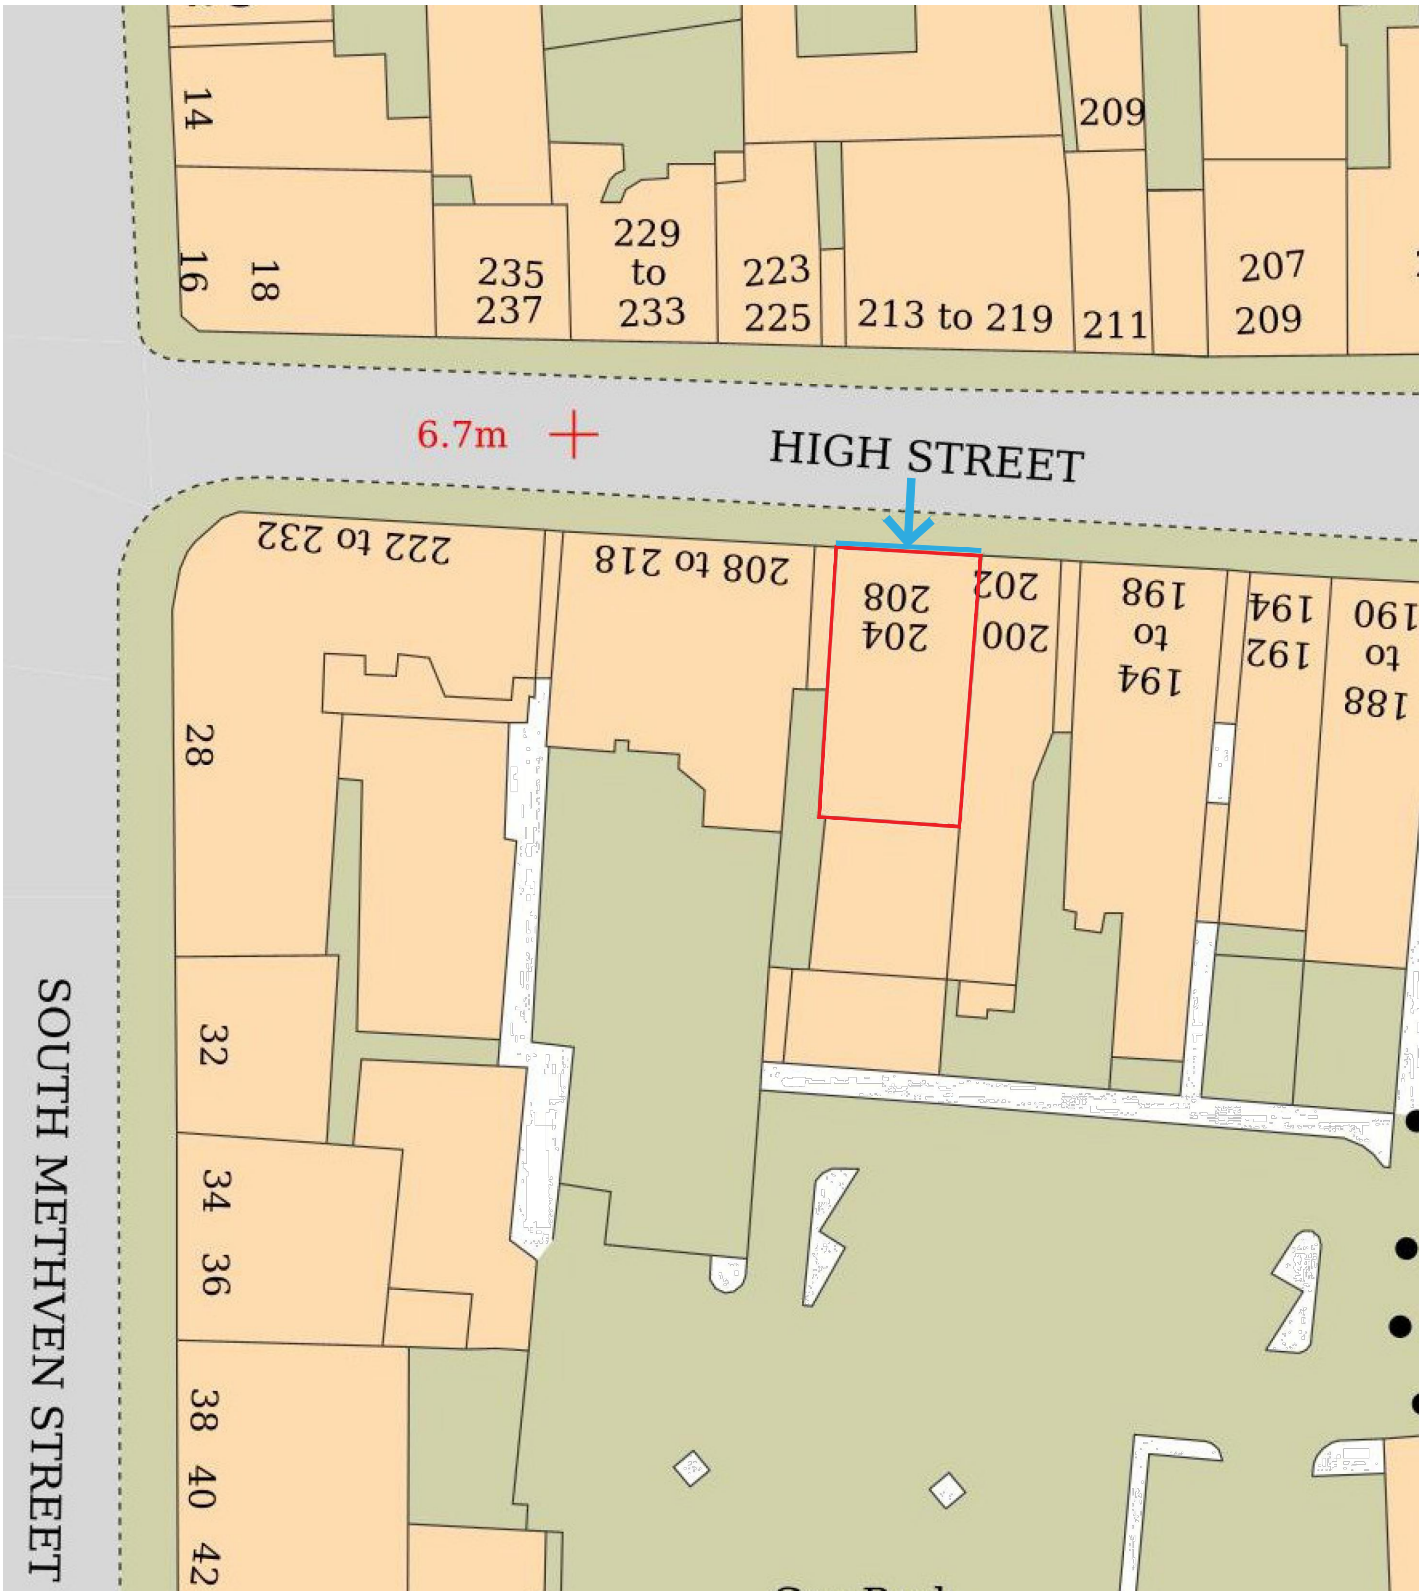

Nationwide Building Society  
204 High Street, Perth, PH1 5PZ  
Site Plan 1:500 @ A4

Scale - metres

Key:

-  Demise Boundary
-  Ad Location