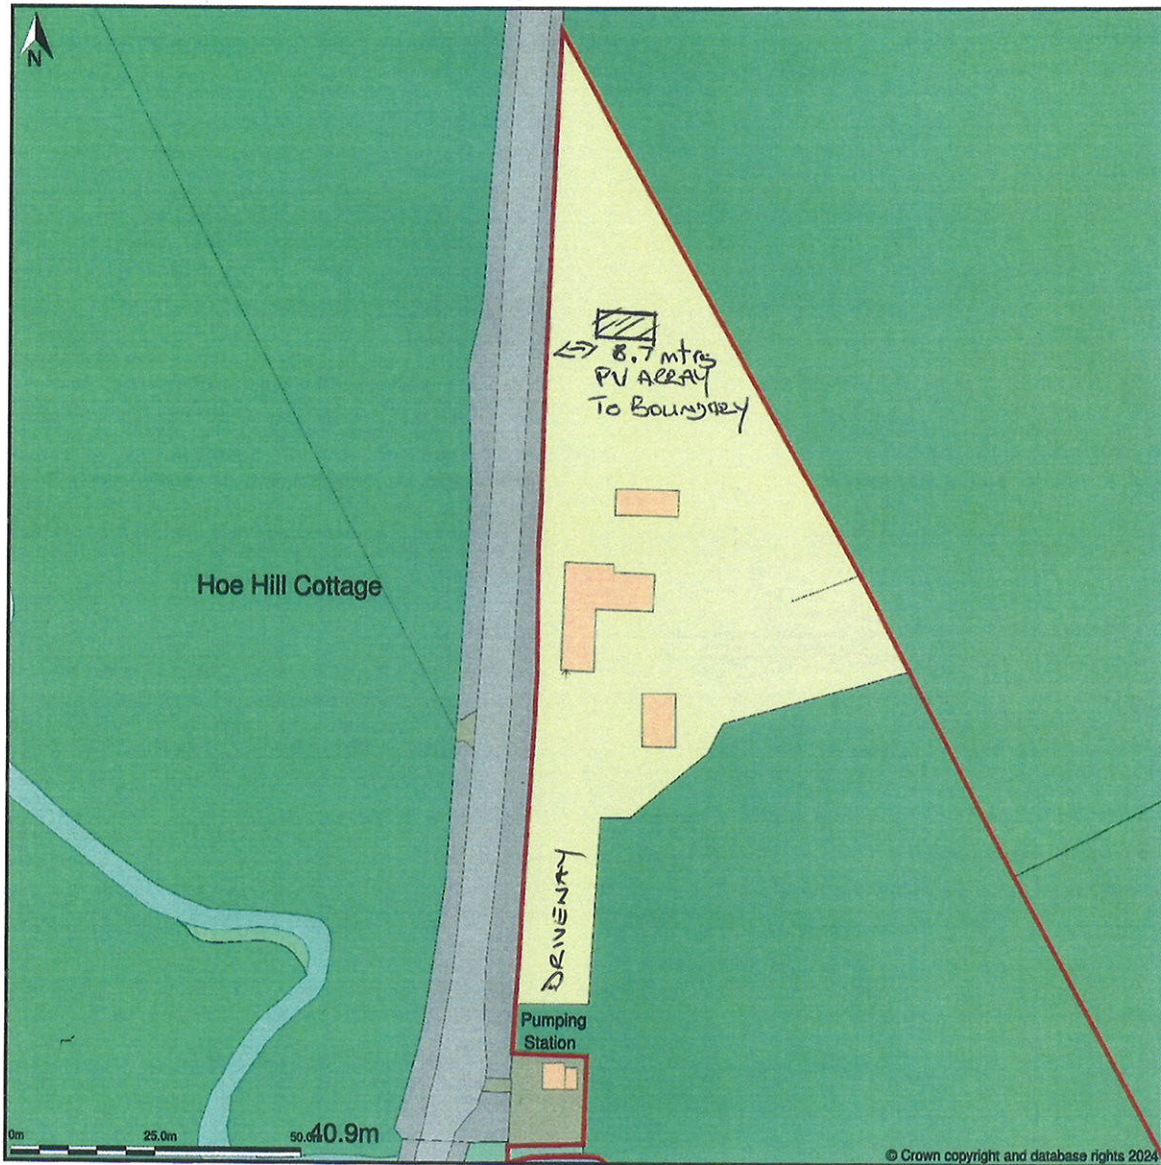

Hoe Hill Cottage, Cotgrave Road, Normanton On The Wolds, Nottinghamshire, NG12 5NY

Location Plan shows area bounded by: 461892.97, 333512.11 462092.97, 333712.11 (at a scale of 1:1250), OSGridRef: SK61993361. The representation of a road, track or path is no evidence of a right of way. The representation of features as lines is no evidence of a property boundary.

Produced on 11th Jan 2024 from the Ordnance Survey National Geographic Database and incorporating surveyed revision available at this date. Reproduction in whole or part is prohibited without the prior permission of Ordnance Survey. © Crown copyright 2024. Supplied by www.buyaplan.co.uk a licensed Ordnance Survey partner (100053143). Unique plan reference: #00871002-CAC084.