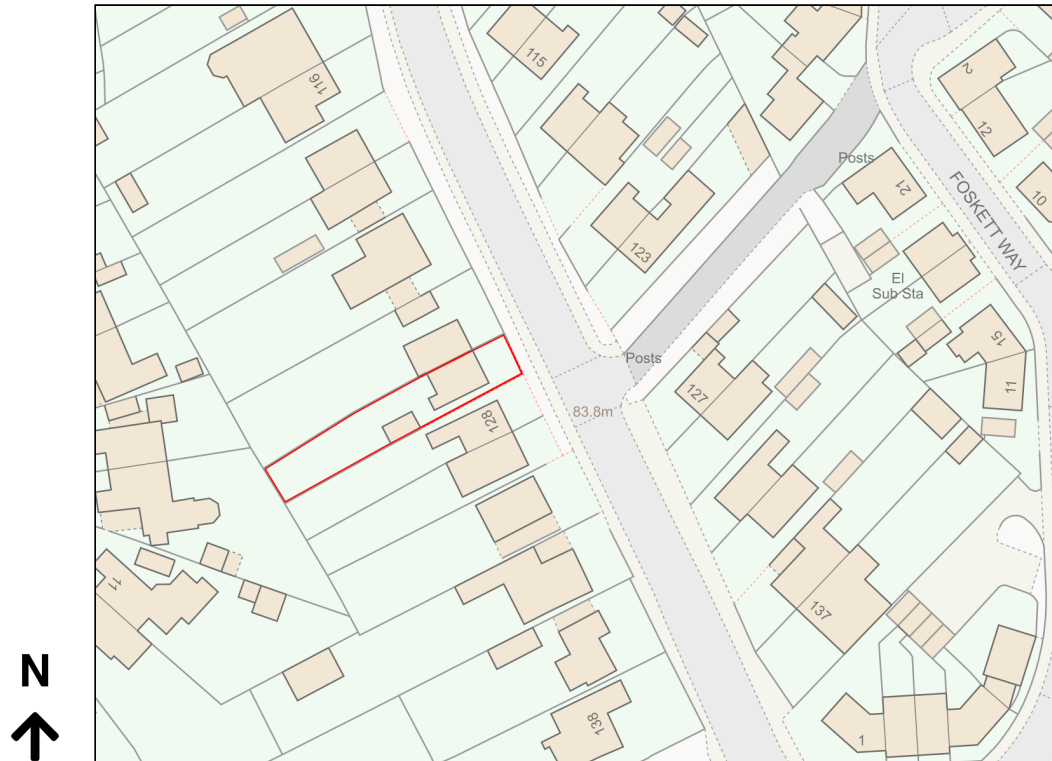

# Location Plan

Site Address: 126, Mandeville Road, Aylesbury, HP21 8AJ

Date Produced: 17-Jan-2024

Scale: 1:1250 @A4

Planning Portal Reference: PP-12739657v1