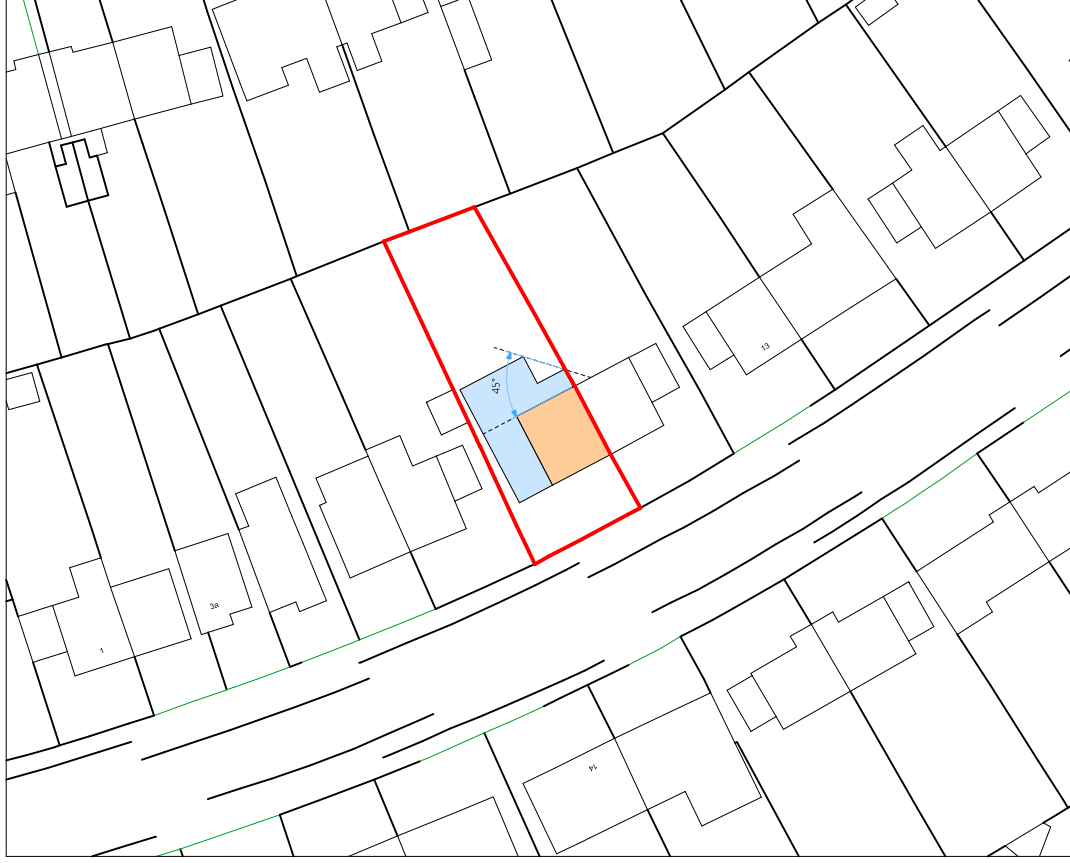

Proposed Site Layout 1:500