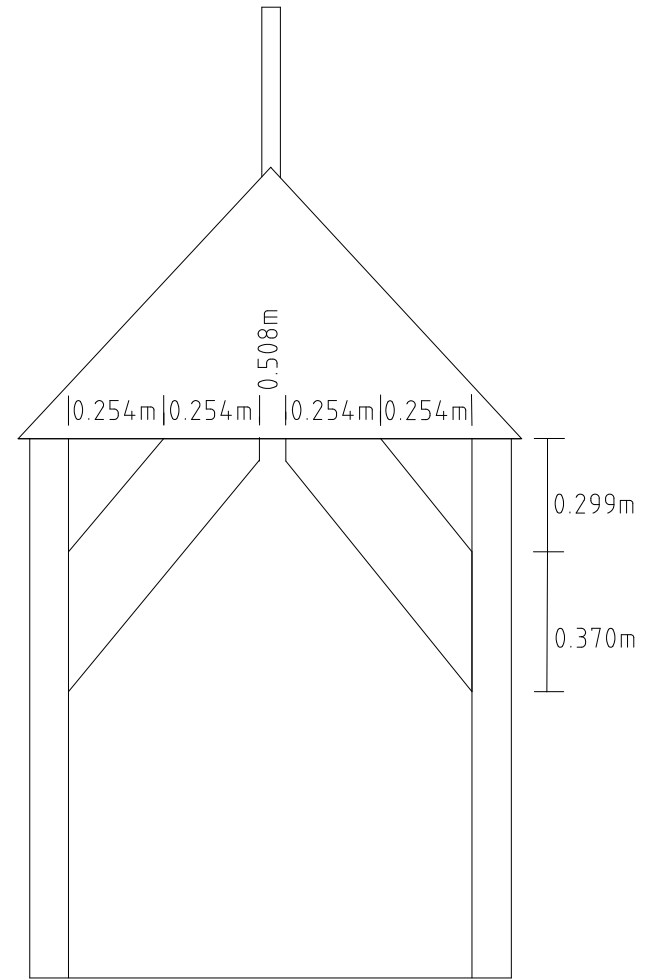

LBH belltower Front Elevation

Drawing scale 10mm:0.1m
Printed 1: 2 scale