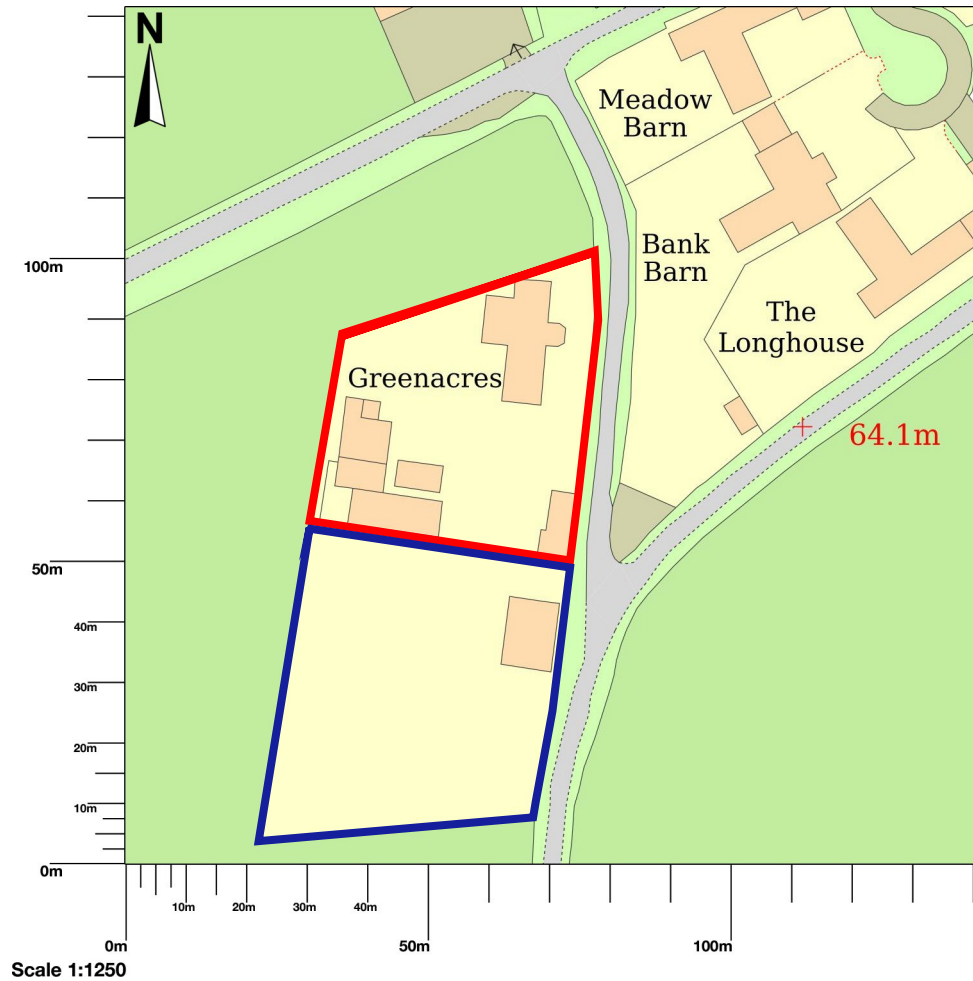

## Greenacres, Woolverton, Bath, BA2 7QU

Site Location Plan  
Drawing Reference: 23090/001  
Red Line Extent: 0.18ha